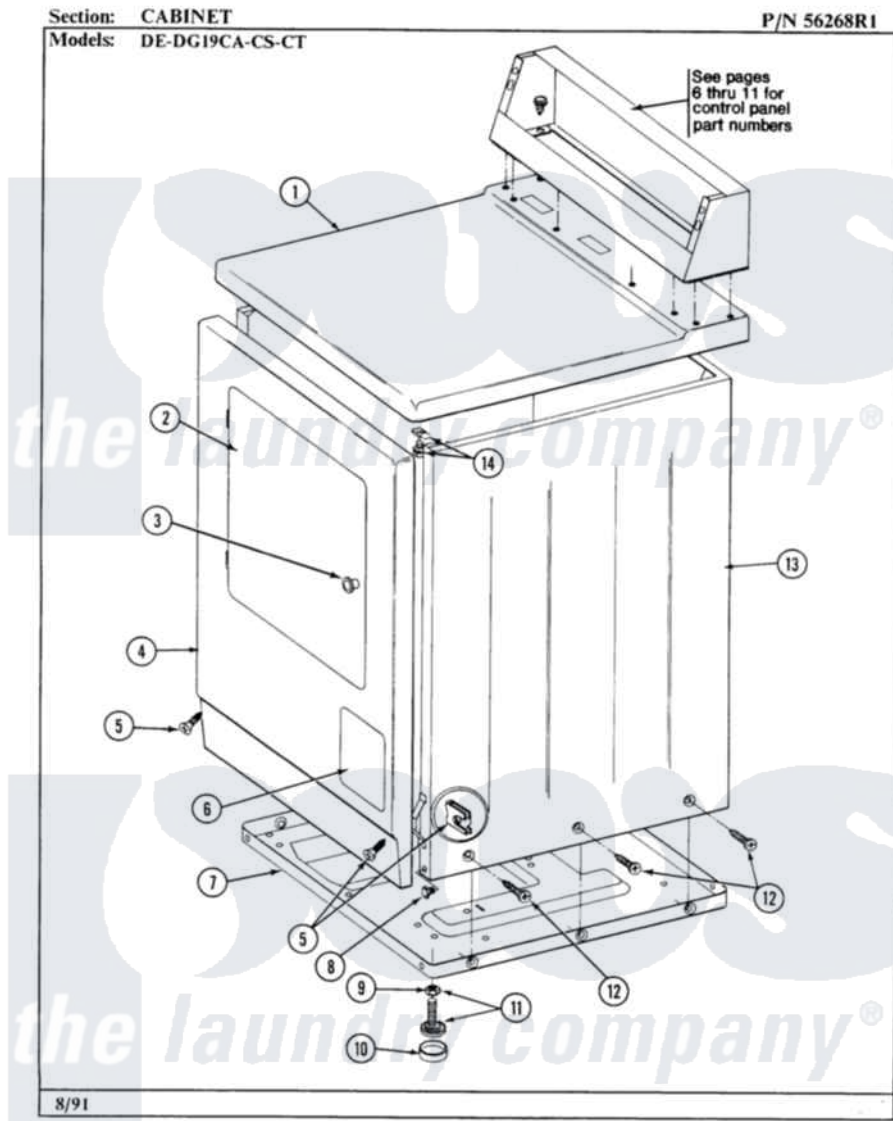

Maytag GDE19CA 01 - CABINET-FRONT

Maytag Residential Maytag GDE19CA Dryer Parts Parts Diagram 01 - CABINET-FRONT
Click on the part number to view part

Item	Original Part Number	Replaced By	Status	Part Description
001	NLA		Not Available	(ALM)
"	Y305190	307104		Top Cover Assembly
002	Y313908			DOOR PANEL-WHITE
"	NLA		Not Available	(ALM)
"	Y304579			DOOR (WHT)
003	NLA		Not Available	KNOB & SCREW
004	NLA		Not Available	FRONT PANEL (WHT)
005	204439			Screw And Fstner Assembly
006	NLA		Not Available	PART NOT USED
007	Y303361		Not Available	BASE ASSY. (UPPER & LOWER)
008	Y310632	1163839		Screw
009	Y052740	62739		Nut, Lock
010	Y314137			Foot, Rubber
011	Y305086			Adjustable Leg And Nut
012	213007			Xfor Cabinet See Cabinet, Back