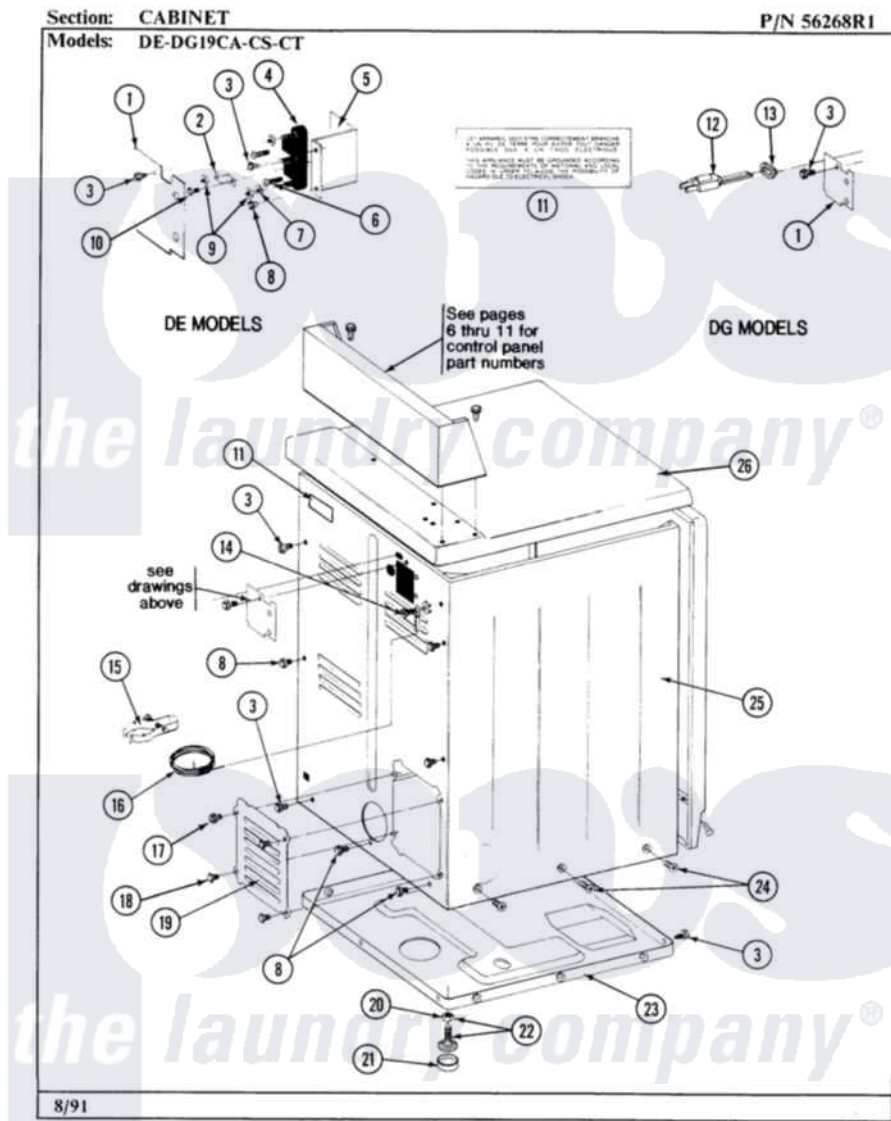

Maytag GDE19CA 02 - CABINET-REAR

4

Maytag [Residential Maytag GDE19CA Dryer Parts](#) Parts Diagram 02 - CABINET-REAR
Click on the part number to view part

Item	Original Part Number	Replaced By	Status	Part Description
001	Y312905		Not Available	COVER, TERMINAL
002	Y312184			Strap, Grounding
003	Y313561			Screw---NA
004	400008			Block, Terminal
005	Y312904			Bracket, Terminal Block
006	Y312209	W10001200		Screw
007	Y311270			Washer, Terminal Block
008	Y310632	1163839		Screw
009	311484	112432		Nut
010	Y311423	489483		Screw 10-32 X 1/2
011	214519			LABEL, ELECTRICAL INSTR. PART NOT USED-GAS MODELS ONLY
012	302521		Not Available	CORD, POWER PART NOT USED-GAS MODELS ONLY
013	211881			Grommet, Cord Part Not Used-Gas Models Only
014	NLA		Not Available	SCREW & WASHER ASSY.

015	301548		Clamp, Ground Wire
016	311155		Ground Wire And Clamp
017	Y313559		Screw
018	211294	90767	Screw, 8A X 3/8 HeX Washer Head Tapping
019	Y312951	Not Available	ACCESS COVER, BACK
020	Y052740	62739	Nut, Lock
021	Y314137		Foot, Rubber
022	Y305086		Adjustable Leg And Nut
023	Y303361	Not Available	BASE ASSY. (UPPER & LOWER)
024	213007		Xfor Cabinet See Cabinet, Back
025	NLA	Not Available	CABINET (WHT)
026	NLA	Not Available	(ALM)
"	Y305190	307104	Top Cover Assembly