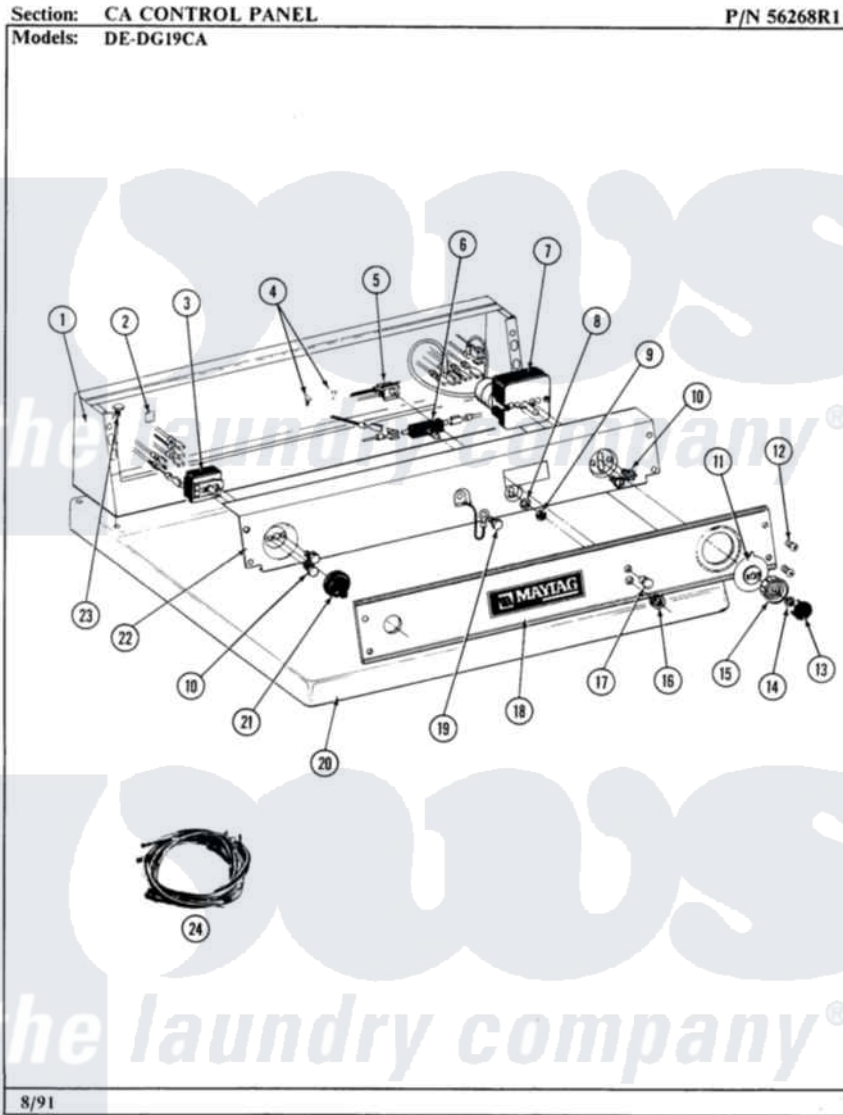

Maytag GDE19CA 03 - CONTROL PANEL

Maytag Residential Maytag GDE19CA Dryer Parts Parts Diagram 03 - CONTROL PANEL
 Click on the part number to view part

Item	Original Part Number	Replaced By	Status	Part Description
001	NLA		Not Available	CONSOLE (WHT)
002	215003			Fastener, Panel And Bracket
003	Y303420		Not Available	SELECTOR SWITCH
004	211294	90767		Screw, 8A X 3/8 HeX Washer Head Tapping
"	Y314322	211251		Screw, Transformer
005	Y305396		Not Available	LAMP, INDICATOR
006	Y303204			Start Switch With Nuts
007	305214			Timer
"	305215	305214		Timer
"	Y304585			Timer Motor RPR For 305214 Timer Only
008	312751			Lockwasher, Start Switch
009	Y312706	422617		Nut
010	Y313588	488234		Screw 8-32 X 1/4
011	NLA		Not Available	TIMER DIAL INDICATOR
012	212277			Screw, No.8 X 1/2 Inch

013	214806		Not Available	CAP FOR TIMER KNOB
014	312273			Nut, Control Knob
015	NLA		Not Available	SELECTOR KNOB
016	Y312702			Knurled Nut, Start Switch
017	213099			Lens For Control Panel
018	NLA		Not Available	CONTROL PANEL
019	211252			Screw, Ground Wire
020	NLA		Not Available	(ALM)
"	Y305190	307104		Top Cover Assembly
021	205663			Knob For Selector Switch
022	NLA		Not Available	BACK UP PLATE (WHT)
023	212276	W10116760		Screw
024	NLA		Not Available	MAIN WIRE HARNESS