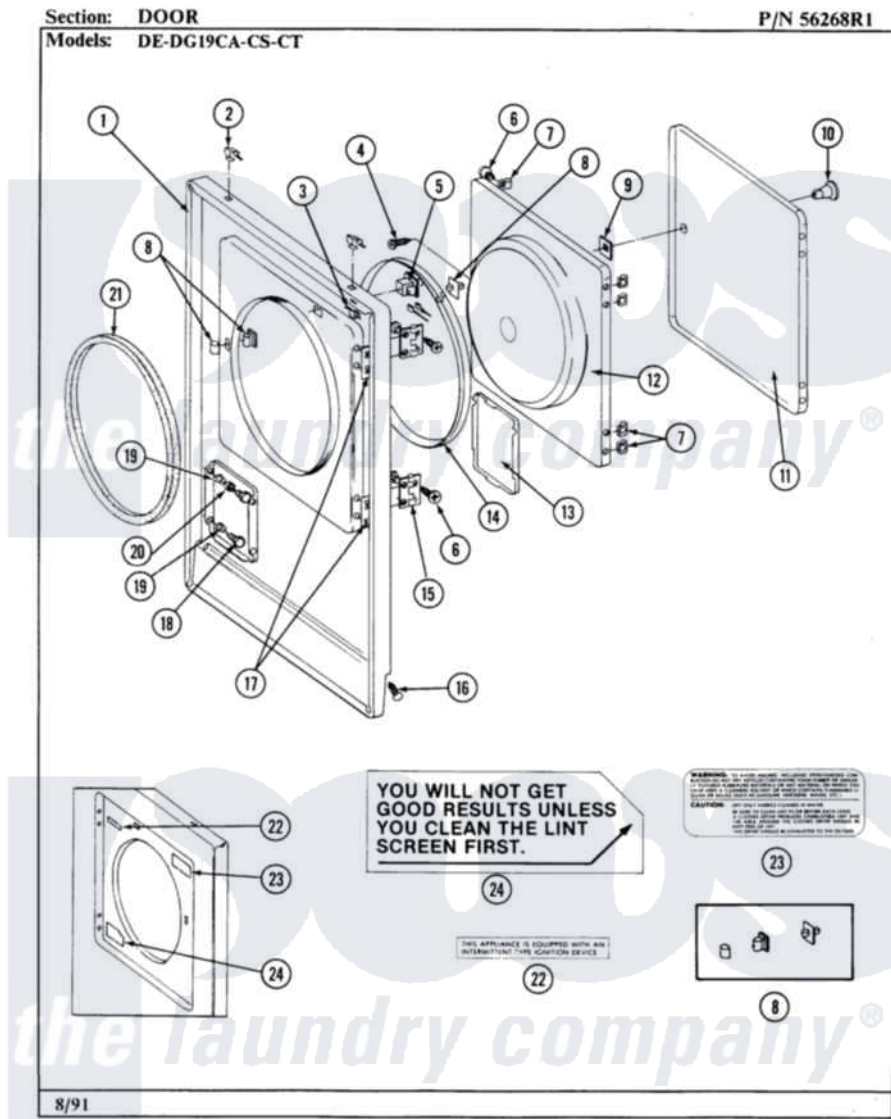

Maytag GDE19CA 04 - DOOR

24

Maytag [Residential Maytag GDE19CA Dryer Parts](#) Parts Diagram 04 - DOOR
Click on the part number to view part

Item	Original Part Number	Replaced By	Status	Part Description
001	NLA		Not Available	FRONT PANEL (WHT)
002	212982	22001650		Fastener, Spring
003	Y310376			Clip, Door Switch Harness
004	NLA		Not Available	SCREW, DOOR KNOB
005	Y304575	W10169313		Switch-Dor
"	Y305753	W10169313		Switch-Dor
006	Y314062			Screw, Door Hinge And Panel
007	Y313910			Clip, Door Liner To Outer Panel
008	306436			Door Latch Kit--W
009	Y313911			Door Strike Retainer
010	NLA		Not Available	KNOB & SCREW
011	NLA		Not Available	(ALM)
"	Y306668			DOOR (WHT)
012	NLA		Not Available	INNER DOOR W/KNOB
013	NLA		Not Available	PART NOT USED
014	314077			Door Seal

015	Y304577	33001230	Hinge, Door
016	204439		Screw And Fstner Assembly
017	Y313907		Fastener, Twin
018	212949	22001866	Screw, Relay
019	NLA	Not Available	BUSHING, ACCESS STUD
020	312369		Sleeve, Access Panel Stud Part Not Used
021	314286		Seal For Front Panel
022	NLA	Not Available	GAS IGNITION LABEL
023	Y313927		INSTRUCTION LABEL
024	Y313340		LABEL, LINT SCREEN INSTRUCTION