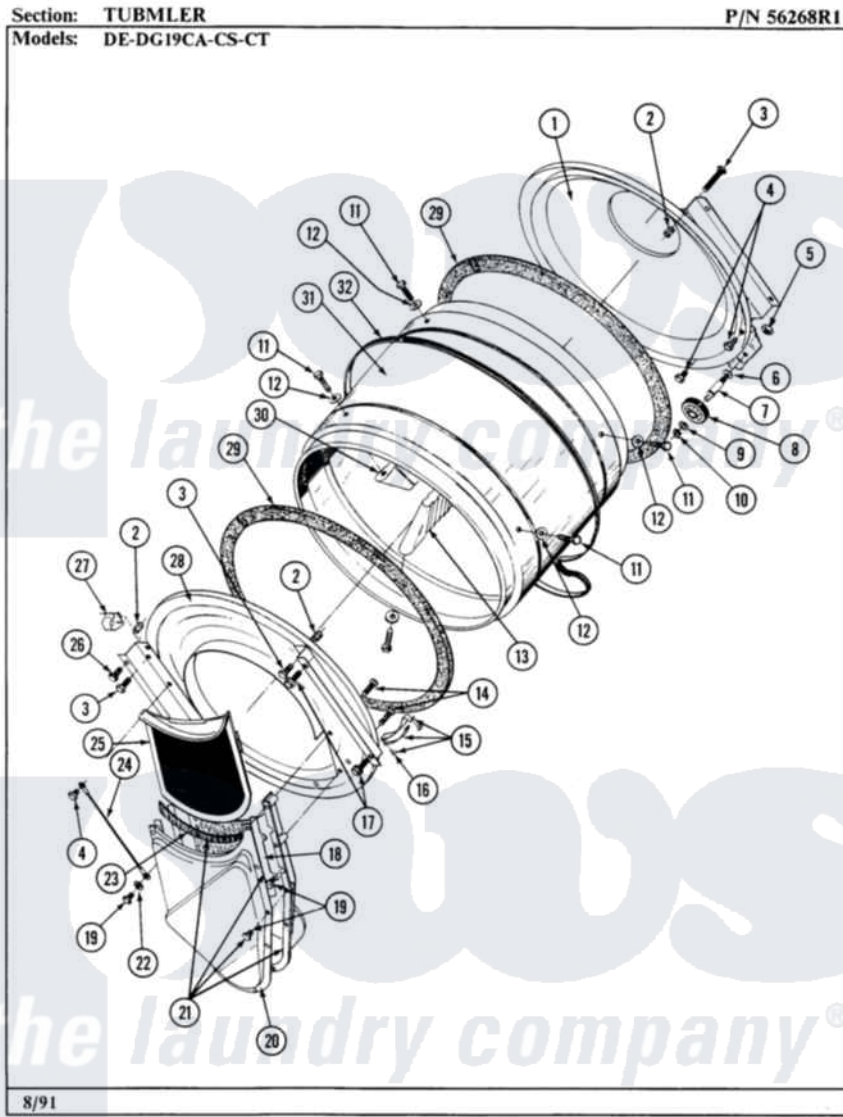

Maytag GDE19CA 05 - TUMBLER

26

Maytag [Residential Maytag GDE19CA Dryer Parts](#) Parts Diagram 05 - TUMBLER
Click on the part number to view part

Item	Original Part Number	Replaced By	Status	Part Description
001	Y306660	33001106		Back, Tumbler
002	NLA		Not Available	COVER, THREAD
003	NLA		Not Available	SCREW
004	211294	90767		Screw, 8A X 3/8 HeX Washer Head Tapping
005	312538	33001443		Nut, Hex
006	Y313347	312535		Washer, Vault Mounting Brk.
007	Y312948	6-3129480		Shaft- Tumbler
008	Y303373	12001541		Drum Roller/Washer Assembly--W
009	312535			Washer, Vault Mounting Brk.
010	410233	9703438		Ring-Retrn
011	Y310759			Screw, Tumbler Baffles
012	314158			Washer, Baffle To Tumbler
013	314155	33001004		Baffle, Tall
"	314804	33001004		Baffle, Tall
014	Y314110	33002917		Screw, No.10-16

015	306508		Tumbler Bearing Kit ----W
016	210720		Rivet, Bearing To Tumbler Fmt
017	Y310632	1163839	Screw
018	Y313795		Guide For Lint Screen
019	Y312961	W10116751	Screw
020	Y312964	Not Available	OUTLET DUCT - OUTER HALF
021	306657	Not Available	OUTLET DUCT & GRID
022	310557		Washer
023	Y313796		Lint Seal
024	NLA	Not Available	TICKETS (1000) 2-14146
025	Y306665	33001003	Screen, Lint
026	Y313561		Screw----NA
027	Y310376		Clip, Door Switch Harness
028	NLA	Not Available	TUMBLER FRONT----NA
029	314820		Seal, Tumbler
"	Y055978		Rubber Adhesive, 2 Oz Tube
"	Y313541	33313541	Seal- Tumbler
030	314803	33001012	Baffle
"	NLA	Not Available	TUMBLER BAFFLE - SHORT
031	305187	Not Available	TUMBLER W/BAFFLES
"	306663	Not Available	TUMBLER W/BAFFLES
032	Y312959		Poly "V" Belt For Tumbler