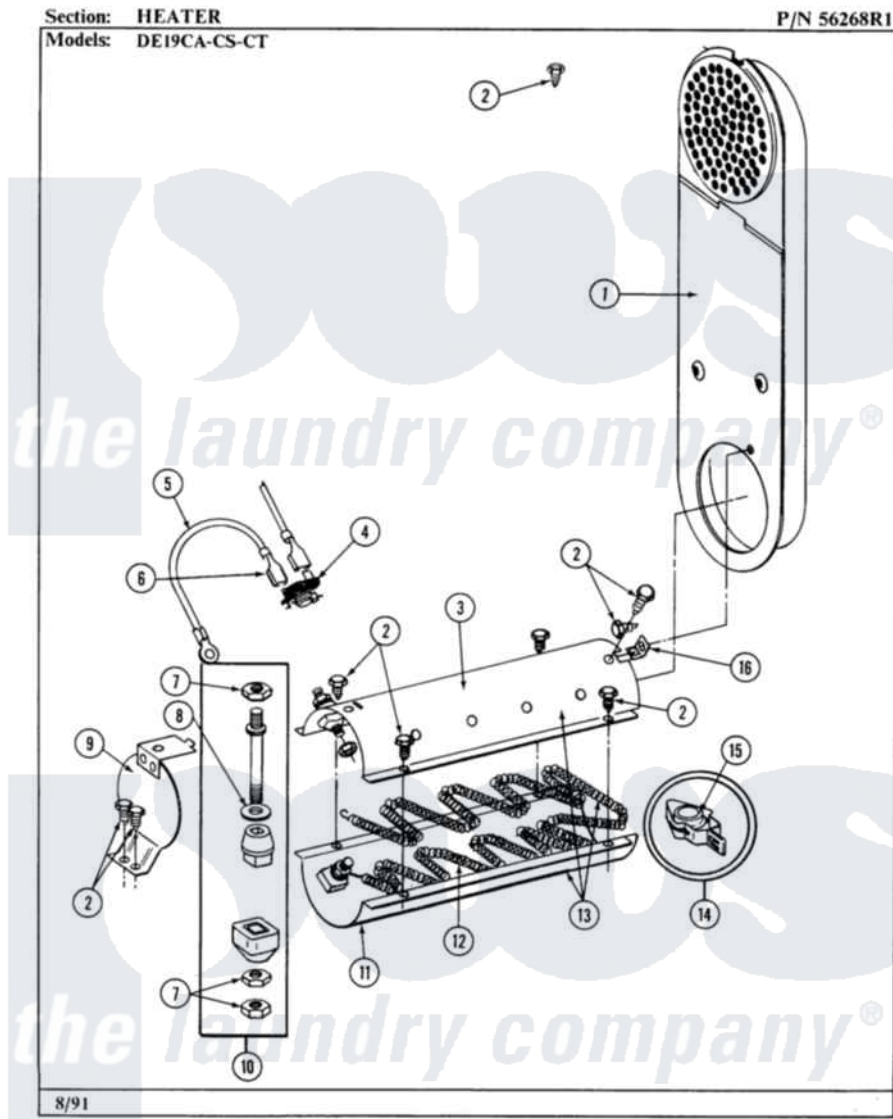

Maytag GDE19CA 06 - HEATER

28

Maytag [Residential Maytag GDE19CA Dryer Parts](#) Parts Diagram 06 - HEATER
Click on the part number to view part

Item	Original Part Number	Replaced By	Status	Part Description
001	Y303362			Inlet Duct Assembly - DE
002	211294	90767		Screw, 8A X 3/8 HeX Washer Head Tapping
003	Y313575		Not Available	HEATER CHAMBER, TOP
004	303396			Thermostat, Hi-Limit
"	303896			Hi-Limit Thermostat-Canada
005	Y304693			Jumper Wire
006	210745			Wire Terminal
007	311484	112432		Nut
008	311093			Washer, Terminal Connection
009	304124		Not Available	HEATER SHIELD
010	Y304596			Terminal Insulator Assembly
011	Y313576			Heater Chamber, Bottom
012	Y304837	W10116793		Element
"	Y313537			Heater Element 240 Volt
013	Y303778			Heater Assembly Complete
				HEATER ASSY COMPLETE

"	Y303856	Not Available	HEATER ASST. COMPLETE (208V)
014	Y303881		Clip And Insulator Assembly
015	Y313270		Insulator For Heater Elemen
016	Y312890		Retainer, Heater Chamber