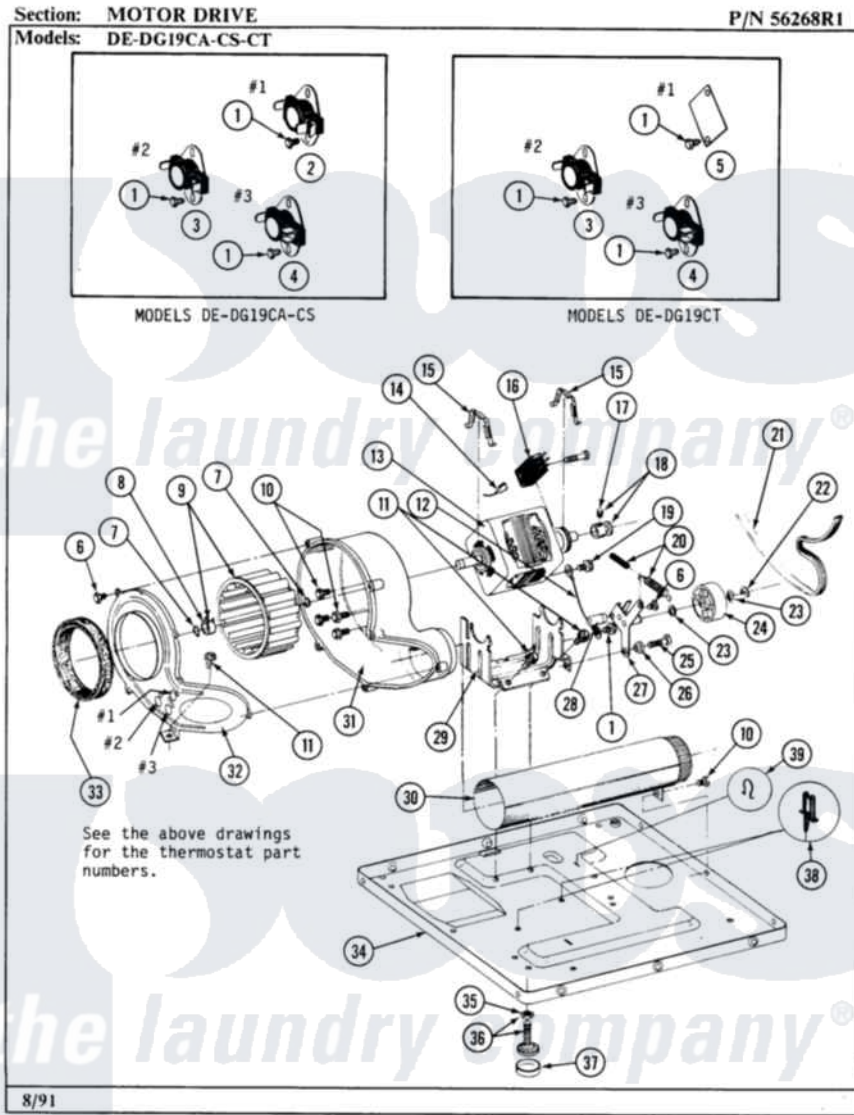

Maytag GDE19CA 07 - MOTOR DRIVE

32

Maytag Residential Maytag GDE19CA Dryer Parts Parts Diagram 07 - MOTOR DRIVE
 Click on the part number to view part

Item	Original Part Number	Replaced By	Status	Part Description
001	211294	90767		Screw, 8A X 3/8 HeX Washer Head Tapping
002	Y303225			Thermostat, Permanent Press
003	303392			Thermostat, Cycling
004	Y303391	33303391		Thermostat, Cycling
005	Y312853			Cover For Thermostat Openin
006	Y312961	W10116751		Screw
007	410233	9703438		Ring-Retrn
008	312967			Clamp, Blower Housing
009	Y303836			Blower Wheel Assembly And Clamp
010	Y310632	1163839		Screw
011	Y313561			Screw---NA
012	901220			Ground Wire
013	Y303358	W10410999		Motor-Drive
014	NLA		Not Available	WIRE
015	Y015825			Clip, Motor To Motor Support

016	306207		Not Available	(PROD. No.303358-8 & No.303358-9)
"	NLA		Not Available	SWITCH, MOTOR START
"	Y303877		Not Available	SWITCH, MOTOR EXTERNAL START No.303358-2, No.303358-4, 303358-7
"	Y303879			Switch, Motor External Start
017	Y053241			Set Screw, Motor Pulley
018	Y305185	6-3051850		Pulley- MO
019	910343	488234		Screw 8-32 X 1/4
020	Y303945			IDLER SPRING ASSY. W/PLUG
021	Y312959			Poly "V" Belt For Tumbler
022	312958	354987		Ring, Retaining
023	Y312527			Washer, Idler Shaft
024	Y303705	6-3037050		Pulley- ID
025	Y014874			Screw, Idler Arm And Sleeve
026	Y312894	315772		Sleeve, Idler Arm
027	Y303363	6-3033630		Idler Arm
028	Y313582	W10116756		Spacer
029	NLA		Not Available	SUPPORT, MOTOR
030	Y303442			EXHAUST DUCT ASSEMBLY
031	Y312893			Housing, Blower
032	Y313770			COVER FOR BLOWER HOUSING
033	Y312901			Seal, Housing Cover
034	Y303361		Not Available	BASE ASSY. (UPPER & LOWER)
035	Y052740	62739		Nut, Lock
036	Y305086			Adjustable Leg And Nut
037	Y314137			Foot, Rubber
038	Y313262	W10116752		Retainer-
039	410490			Spring, Retainer Wire Harness