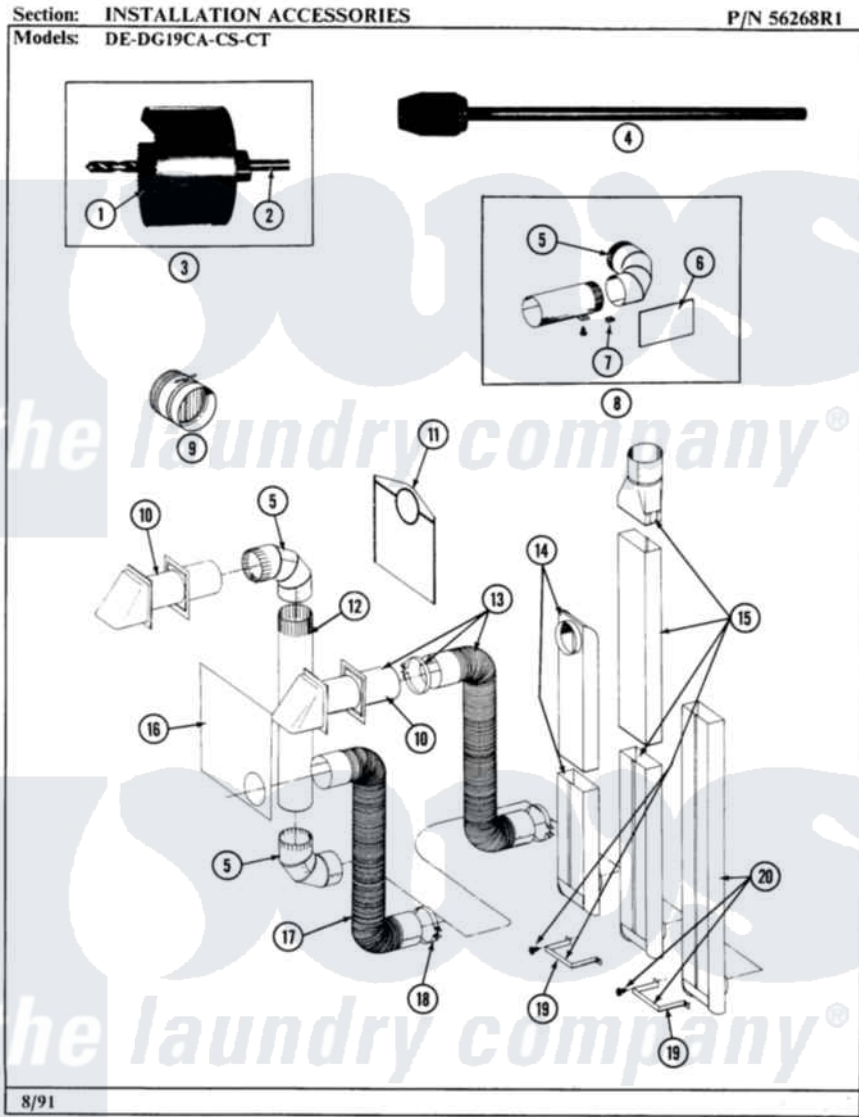

Maytag GDE19CA 08 - INSTALLATION ACCESSORIES

34

Maytag [Residential Maytag GDE19CA Dryer Parts](#) Parts Diagram 08 - INSTALLATION ACCESSORIES
 Click on the part number to view part

Item	Original Part Number	Replaced By	Status	Part Description
001	NLA		Not Available	BLADE, SAW
002	NLA		Not Available	REPLACEMENT DRILL
003	NLA		Not Available	HOLE SAW W/DRILL BIT
004	NLA		Not Available	EXTENSION CHUCK, DRILL
005	Y059131			Elbow, Venting
006	312302			Insulation, Exhaust Duct Kit
007	213323			Fastener, Exhaust Duct Kit
008	211294	90767		Screw, 8A X 3/8 HeX Washer Head Tapping
"	Y304652			Exhaust Duct Kit
009	NLA		Not Available	DAMPER, BACK DRAFT
010	Y059129	4396007RW		Vent Hood
011	311353		Not Available	BAG, LINT (DACRON)
012	Y059130			Pipe, Venting
013	Y059143			Flexible Vent Kit
014	Y059135			Vent Duct Assembly
015	NLA		Not Available	RECTANGULAR VENT KIT

016	Y059134		PLATE, ALUM. WINDOW (15``X20``)
017	Y304353	4396010RP	6ft Scvent
018	Y304630		Clamp, Flexible Duct
019	211294	90767	Screw, 8A X 3/8 HeX Washer Head Tapping
"	NLA	Not Available	BRACKET, EXHAUST DEFLECTOR
020	NLA	Not Available	EXHAUST DEFLECTOR KIT