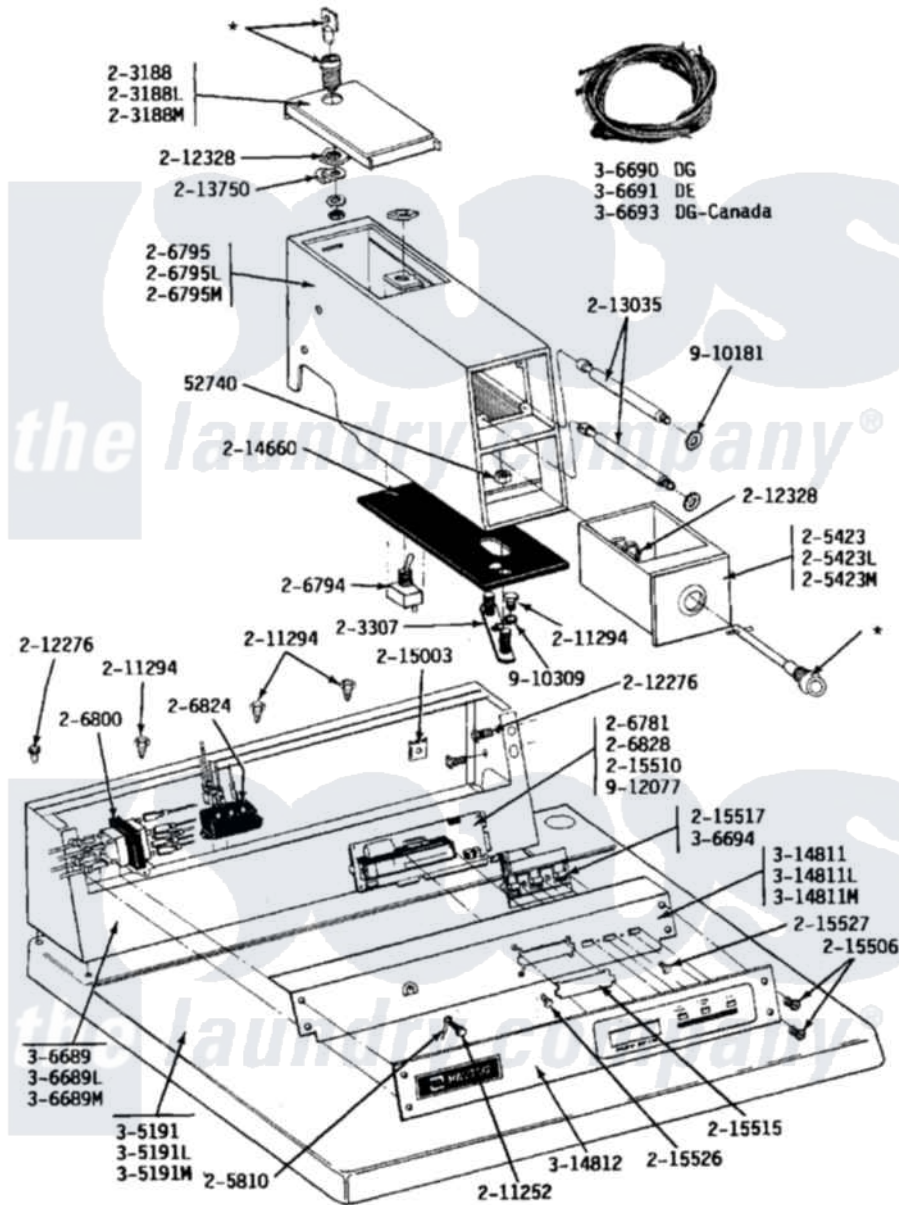

Maytag GDE19CD 01 - CD CONTROL PANEL & CONTROL CENTER

Maytag Residential Maytag GDE19CD Dryer Parts Parts Diagram 01 - CD CONTROL PANEL & CONTROL CENTER
 Click on the part number to view part

Item	Original Part Number	Replaced By	Status	Part Description
001	Y052740	62739		Nut, Lock
NI	203188		Not Available	TIMER ACCESS DOOR (WHT)
"	203188L		Not Available	ACCESS DOOR-ALMOND
"	203188M		Not Available	ACCESS DOOR-HARVEST WHEAT
"	NLA		Not Available	MTG. STRAP---NA
006	205423	208883		Coin Box K
007	205423L	208883		Coin Box K
008	205423M	208883		Coin Box K
009	205810			Wire, Ground
NI	NLA		Not Available	CIRCUIT BOARD ASSY
011	206794		Not Available	SWITCH (W/NUT)
NI	206795		Not Available	COIN DROP METER ASSY
"	206795L		Not Available	COIN DROP METER ASSY
"	NLA		Not Available	COIN DROP METER ASSY
015	Y206800	207766		Transformer