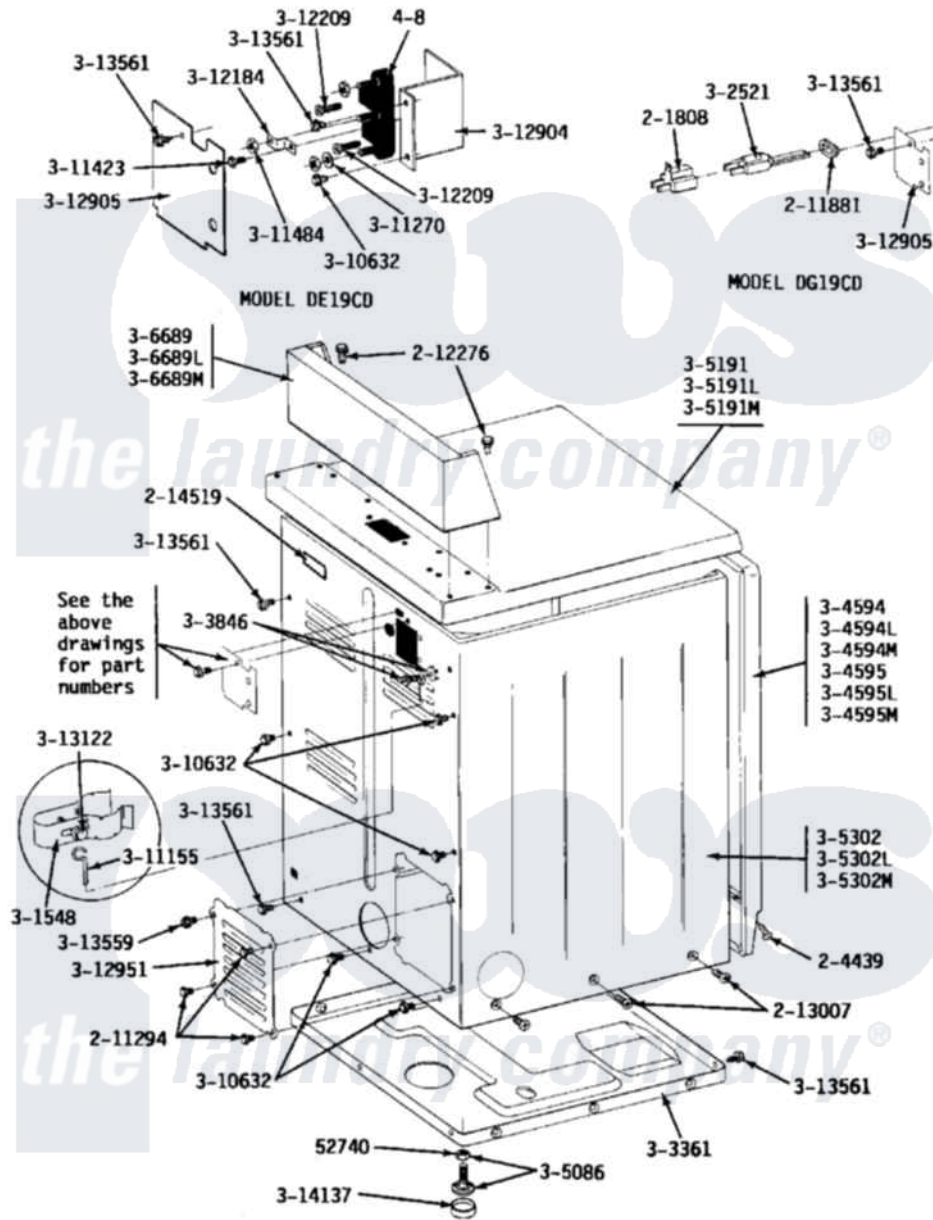

Maytag GDE19CD 02 - REAR VIEW

Maytag [Residential Maytag GDE19CD Dryer Parts](#) Parts Diagram 02 - REAR VIEW
 Click on the part number to view part

Item	Original Part Number	Replaced By	Status	Part Description
001	Y052740	62739		Nut, Lock
002	Y201808			Converter
003	204439			Screw And Fstner Assembly
004	211294	90767		Screw, 8A X 3/8 HeX Washer Head Tapping
006	212276	W10116760		Screw
007	213007			Xfor Cabinet See Cabinet, Back
009	301548			Clamp, Ground Wire
011	Y303361		Not Available	BASE ASSY. (UPPER & LOWER)
NI	NLA		Not Available	SCREW & WASHER ASSY.
019	Y305086			Adjustable Leg And Nut
020	Y305191		Not Available	TOP COVER-WHITE
NI	NLA		Not Available	TOP COVER-ALMOND
"	NLA		Not Available	TOP COVER-HARVEST WHEAT
"	NLA		Not Available	CABINET-WHITE

"	NLA		Not Available	CABINET-ALMOND
"	NLA		Not Available	CABINET-HARVEST WHEAT
"	NLA		Not Available	CONTROL COVER (WHT)
"	NLA		Not Available	CONTROL COVER ASSY---- NA
"	NLA		Not Available	CONTROL COVER ASSY
029	Y310632	1163839		Screw
030	311155			Ground Wire And Clamp
031	Y311270			Washer, Terminal Block
032	Y311423	489483		Screw 10-32 X 1/2
033	311484	112432		Nut
034	Y312184			Strap, Grounding
035	Y312209	W10001200		Screw
036	Y312904			Bracket, Terminal Block
037	Y312905		Not Available	COVER, TERMINAL
038	Y312951		Not Available	ACCESS COVER, BACK
039	313122			Screw - Baffle To Tumbler
040	Y313559			Screw
041	Y313561			Screw----NA
042	Y314137			Foot, Rubber
043	400008			Block, Terminal