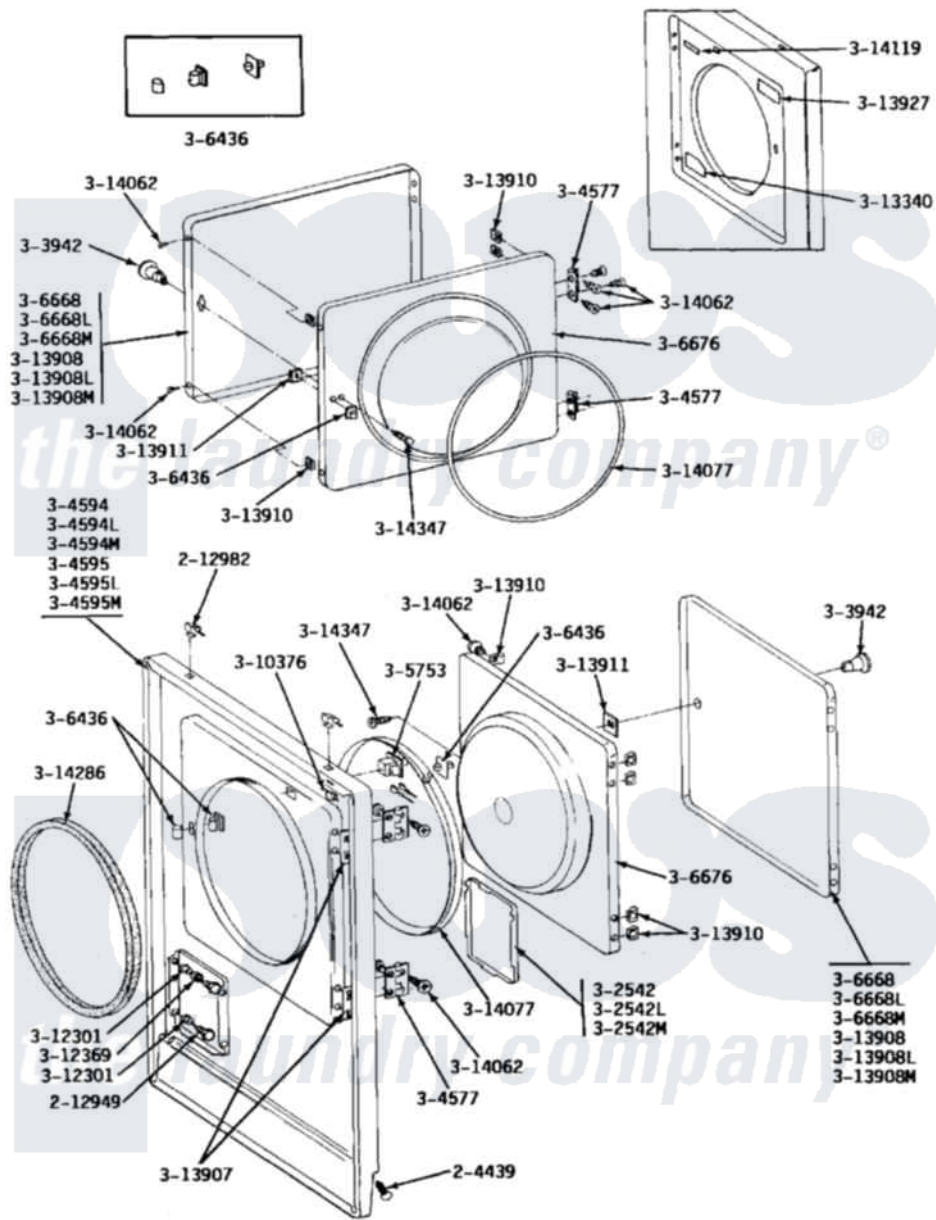

Maytag GDE19CD 03 - FRONT PANEL & DOOR ASSEMBLY

Maytag Residential Maytag GDE19CD Dryer Parts Parts Diagram 03 - FRONT PANEL & DOOR ASSEMBLY
 Click on the part number to view part

Item	Original Part Number	Replaced By	Status	Part Description
001	204439			Screw And Fstner Assembly
002	212949	22001866		Screw, Relay
003	212982	22001650		Fastener, Spring
NI	NLA		Not Available	ACCESS DOOR (WHITE)
"	NLA		Not Available	ACCESS DOOR-ALMOND
"	NLA		Not Available	ACCESS DOOR-HARVEST WHEAT
"	NLA		Not Available	KNOB AND SCREW
"	NLA		Not Available	FRONT PANEL-WHITE
"	NLA		Not Available	FRONT PANEL-ALMOND
"	NLA		Not Available	FRONT PANEL-HARVEST WHEAT
014	Y304577	33001230		Hinge, Door
015	Y305753	W10169313		Switch-Dor
016	306436			Door Latch Kit--W
017	Y306668			DOOR (WHT)
NI	NLA		Not Available	DOOR-ALMOND

"	NLA	Not Available	DOOR-HARVEST WHEAT
"	NLA	Not Available	INNER DOOR WITH KNOB
021	Y310376		Clip, Door Switch Harness
NI	NLA	Not Available	BUSHING FOR ACCESS STUD
023	312369		Sleeve, Access Panel Stud Part Not Used
024	Y313340		LABEL, LINT SCREEN INSTRUCTION
025	Y313907		Fastener, Twin
026	Y313908		DOOR PANEL-WHITE
NI	NLA	Not Available	DOOR PANEL-ALMOND
"	NLA	Not Available	DOOR PANEL-HARVEST WHEAT
029	Y313910		Clip, Door Liner To Outer Panel
030	Y313911		Door Strike Retainer
031	Y313927		INSTRUCTION LABEL
032	Y314062		Screw, Door Hinge And Panel
033	314077		Door Seal
NI	NLA	Not Available	GAS IGNITION LABEL
035	314286		Seal For Front Panel
NI	NLA	Not Available	SCREW FOR DOOR KNOB---NA