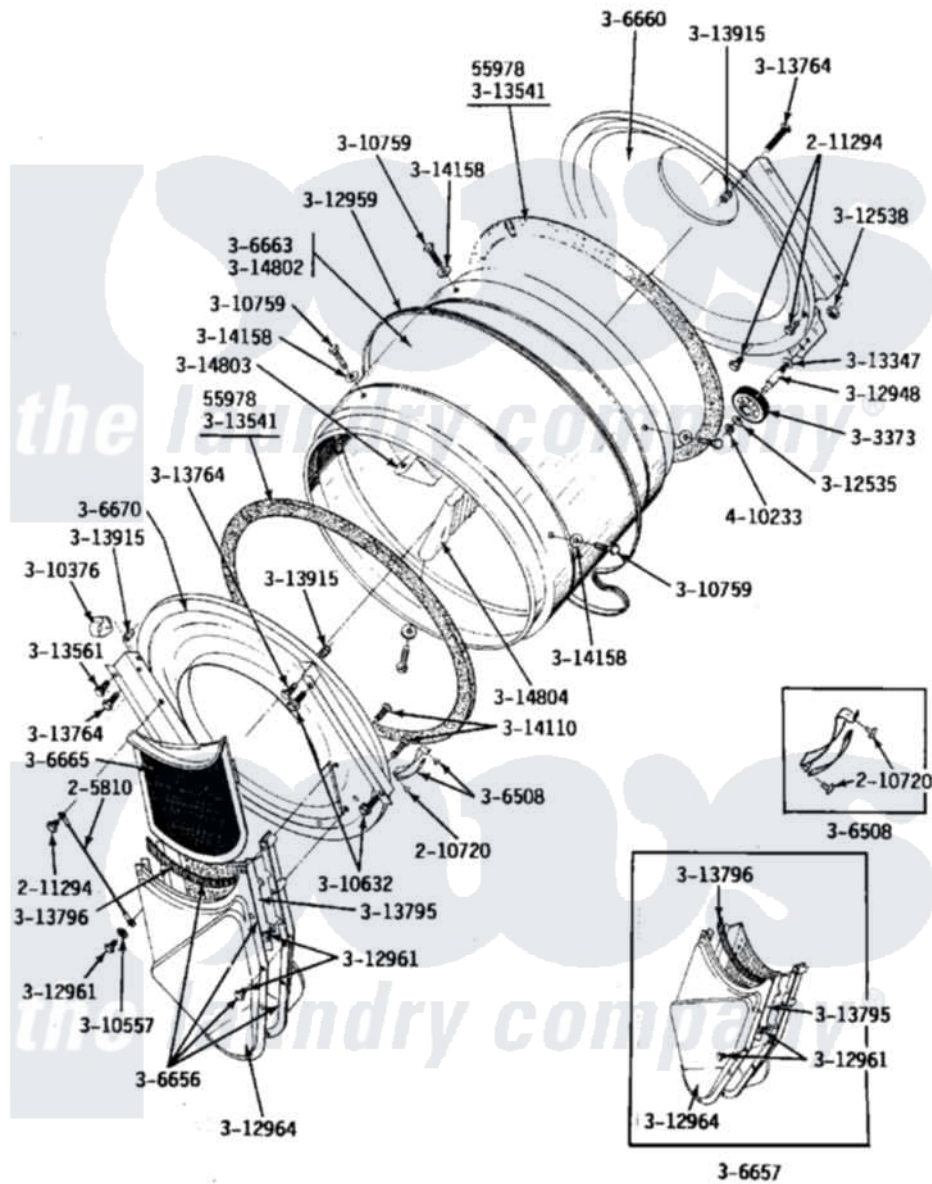

Maytag GDE19CD 04 - LINT SCREEN, TUMBLER (FRONT & BACK)

Maytag Residential Maytag GDE19CD Dryer Parts Parts Diagram 04 - LINT SCREEN, TUMBLER (FRONT & BACK)
 Click on the part number to view part

Item	Original Part Number	Replaced By	Status	Part Description
001	Y055978			Rubber Adhesive, 2 Oz Tube
002	205810			Wire, Ground
003	210720			Rivet, Bearing To Tumbler Fmt
004	211294	90767		Screw, 8A X 3/8 HeX Washer Head Tapping
005	Y303373	12001541		Drum Roller/Washer Assembly--W
006	306508			Tumbler Bearing Kit ----W
007	306656		Not Available	OUTLET DUCT & GRID ASSEMBLY
008	306657		Not Available	OUTLET DUCT & GRID
009	Y306660	33001106		Back, Tumbler
010	306663		Not Available	TUMBLER W/BAFFLES
011	Y306665	33001003		Screen, Lint
NI	NLA		Not Available	TUMBLER FRONT----NA
013	Y310376			Clip, Door Switch Harness
014	310557			Washer

015	Y310632	1163839	Screw
016	Y310759		Screw, Tumbler Baffles
017	312535		Washer, Vault Mounting Brk.
018	312538	33001443	Nut, Hex
019	Y312948	6-3129480	Shaft- Tumbler
020	Y312959		Poly "V" Belt For Tumbler
021	Y312961	W10116751	Screw
022	Y312964	Not Available	OUTLET DUCT - OUTER HALF
023	Y313347	312535	Washer, Vault Mounting Brk.
024	Y313541	33313541	Seal- Tumbler
025	Y313561		Screw----NA
NI	NLA	Not Available	SCREW
027	Y313795		Guide For Lint Screen
028	Y313796		Lint Seal
NI	NLA	Not Available	COVER, THREAD
030	Y314110	33002917	Screw, No.10-16
031	314158		Washer, Baffle To Tumbler
032	314802	Not Available	TUMBLER W/OUT BAFFLES
033	314803	33001012	Baffle
034	314804	33001004	Baffle, Tall
035	410233	9703438	Ring-Retrn