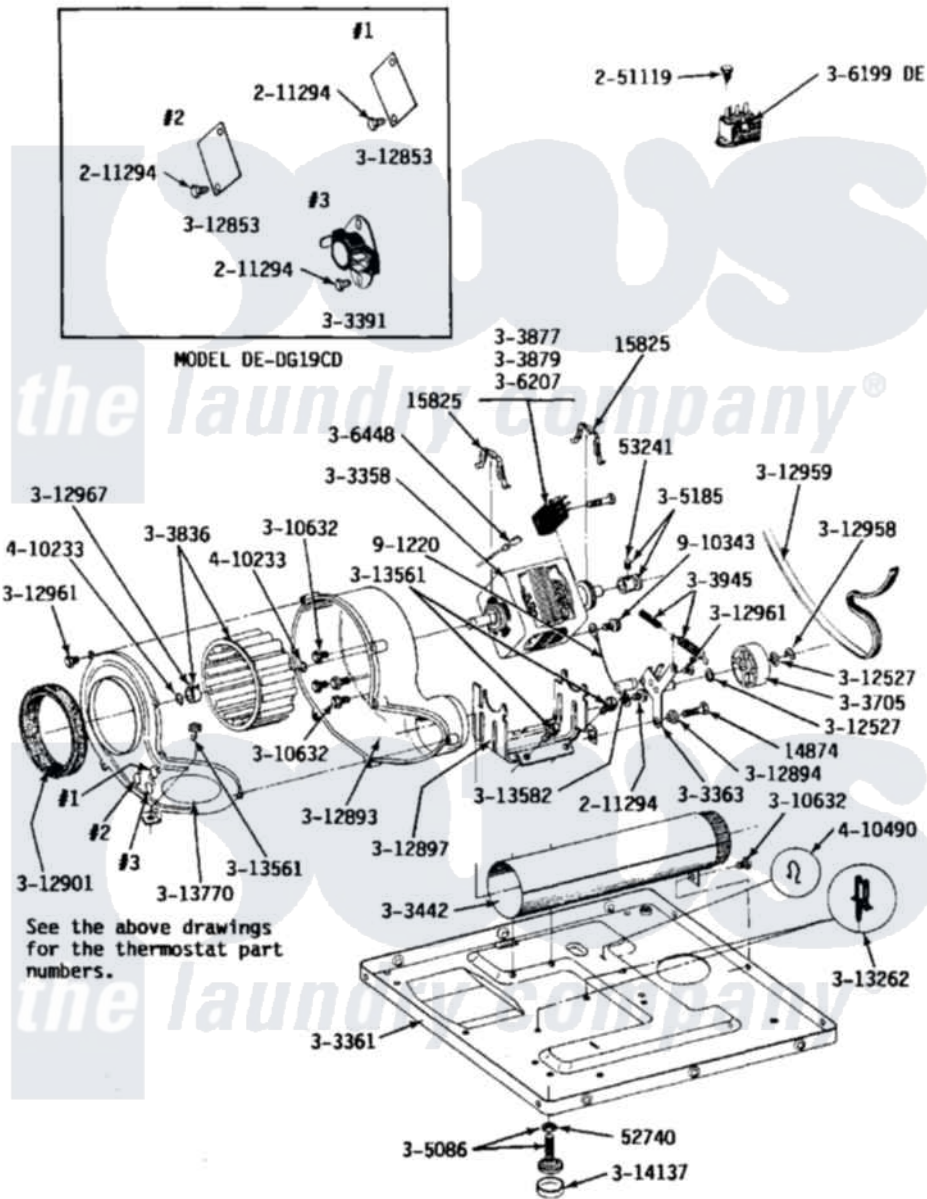

Maytag GDE19CD 06 - MOTOR, BLOWER, BASE FRAME & THERMOSTATS

Maytag Residential Maytag GDE19CD Dryer Parts Parts Diagram 06 - MOTOR, BLOWER, BASE FRAME & THERMOSTATS

Click on the part number to view part

Item	Original Part Number	Replaced By	Status	Part Description
001	Y014874			Screw, Idler Arm And Sleeve
002	Y015825			Clip, Motor To Motor Support
003	Y052740	62739		Nut, Lock
004	Y053241			Set Screw, Motor Pulley
005	211294	90767		Screw, 8A X 3/8 HeX Washer Head Tapping
006	Y303358	W10410999		Motor-Drive
007	Y303361		Not Available	BASE ASSY. (UPPER & LOWER)
008	Y303363	6-3033630		Idler Arm
009	Y303391	33303391		Thermostat, Cycling
010	Y303442			EXHAUST DUCT ASSEMBLY
011	Y303705	6-3037050		Pulley- ID
012	Y303836			Blower Wheel Assembly And Clamp
				SWITCH, MOTOR EXTERNAL

013	Y303877		Not Available	START No.303358-2, No.303358-4, 303358-7
014	Y303879			Switch, Motor External Start
015	Y303945			IDLER SPRING ASSY. W/PLUG
016	Y305086			Adjustable Leg And Nut
017	Y305185	6-3051850		Pulley- MO
NI	NLA		Not Available	SWITCH, MOTOR START- PROD.
"	NLA		Not Available	WIRE
020	306199			Relay, Heater
021	Y251119	3177991		Screw
022	Y310632	1163839		Screw
023	Y312527			Washer, Idler Shaft
024	Y312853			Cover For Thermostat Openin
025	Y312893			Housing, Blower
026	Y312894	315772		Sleeve, Idler Arm
NI	NLA		Not Available	SUPPORT, MOTOR
028	Y312901			Seal, Housing Cover
029	312958	354987		Ring, Retaining
030	Y312959			Poly "V" Belt For Tumbler
031	Y312961	W10116751		Screw
032	312967			Clamp, Blower Housing
033	Y313262	W10116752		Retainer-
034	Y313561			Screw---NA
035	Y313582	W10116756		Spacer
036	Y313770			COVER FOR BLOWER HOUSING
037	Y314137			Foot, Rubber
038	410233	9703438		Ring-Retrn
039	410490			Spring, Retainer Wire Harness
040	901220			Ground Wire
041	910343	488234		Screw 8-32 X 1/4