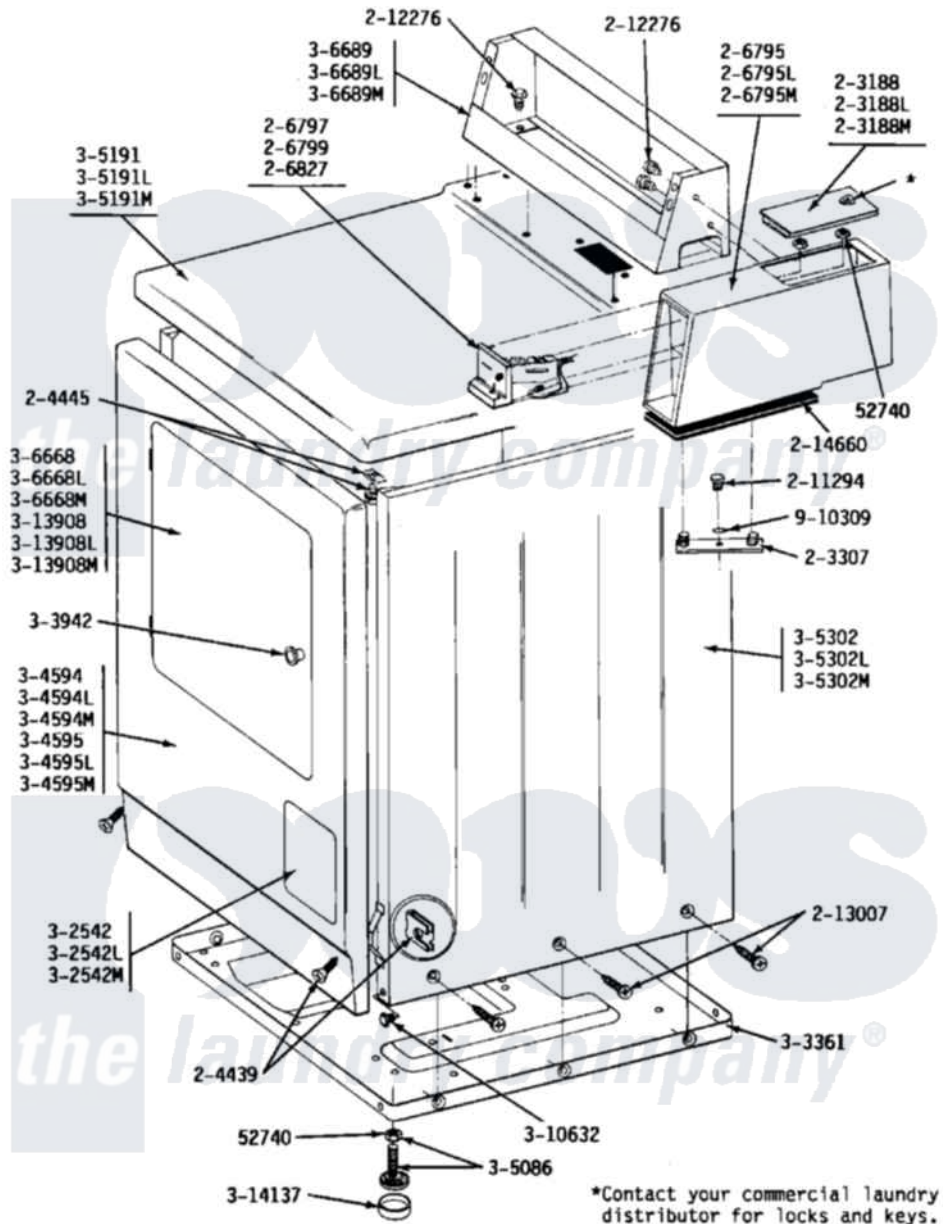

# Maytag GDE19CD 07 - FRONT VIEW

Maytag Residential Maytag GDE19CD Dryer Parts Parts Diagram 07 - FRONT VIEW

Click on the part number to view part

Item	Original Part Number	Replaced By	Status	Part Description
001	Y052740	<a href="#">62739</a>		Nut, Lock
002	203188		Not Available	TIMER ACCESS DOOR (WHT)
003	203188L		Not Available	ACCESS DOOR-ALMOND
004	203188M		Not Available	ACCESS DOOR-HARVEST WHEAT
NI	NLA		Not Available	MTG. STRAP---NA
006	<a href="#">204439</a>			Screw And Fstner Assembly
007	<a href="#">204445</a>			Screw And Fastener Assembly
008	206795		Not Available	COIN DROP METER ASSY
009	206795L		Not Available	COIN DROP METER ASSY
NI	NLA		Not Available	COIN DROP METER ASSY
"	NLA		Not Available	COIN REJECTOR
012	<a href="#">206799</a>			Optic Switch Assembly
NI	NLA		Not Available	COIN REJECTOR (CANADA)
014	211294	<a href="#">90767</a>		Screw, 8A X 3/8 HeX Washer Head Tapping