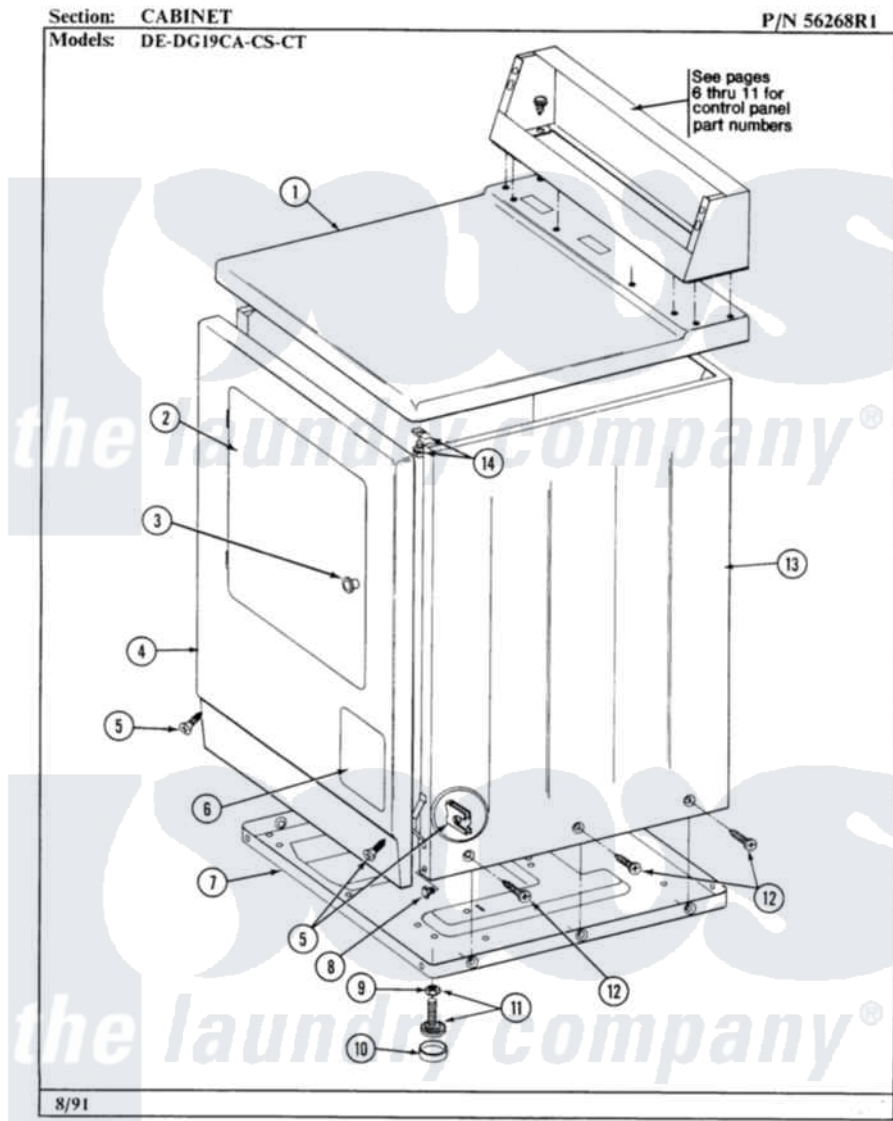

Maytag GDE19CS 01 - CABINET-FRONT

Maytag Residential Maytag GDE19CS Dryer Parts Parts Diagram 01 - CABINET-FRONT
Click on the part number to view part

Item	Original Part Number	Replaced By	Status	Part Description
001	NLA		Not Available	TOP COVER-ALMOND
"	Y305191		Not Available	TOP COVER-WHITE
002	Y313908			DOOR PANEL-WHITE
"	NLA		Not Available	DOOR-ALMOND
"	Y304579			DOOR (WHT)
003	NLA		Not Available	KNOB AND SCREW
004	NLA		Not Available	FRONT PANEL-WHITE
005	204439			Screw And Fstner Assembly
006	NLA		Not Available	PART NOT USED
007	Y303361		Not Available	BASE ASSY. (UPPER & LOWER)
008	Y310632	1163839		Screw
009	Y052740	62739		Nut, Lock
010	Y314137			Foot, Rubber
011	Y305086			Adjustable Leg And Nut
012	213007			Xfor Cabinet See Cabinet, Back