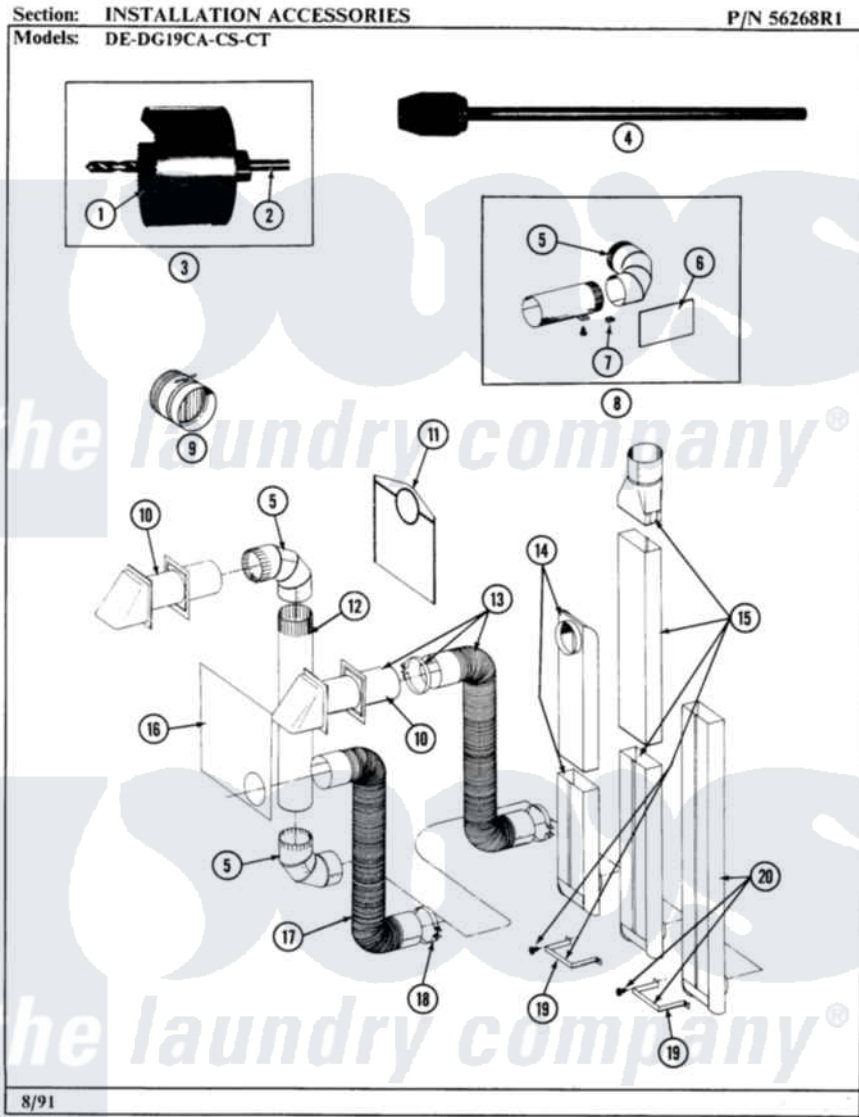

Maytag GDE19CS 08 - INSTALLATION ACCESSORIES

34

Maytag Residential Maytag GDE19CS Dryer Parts Parts Diagram 08 - INSTALLATION ACCESSORIES
 Click on the part number to view part

Item	Original Part Number	Replaced By	Status	Part Description
001	NLA		Not Available	BLADE, SAW
002	NLA		Not Available	REPLACEMENT DRILL
003	NLA		Not Available	HOLE SAW W/DRILL BIT
004	NLA		Not Available	EXTENSION CHUCK, DRILL
005	Y059131			Elbow, Venting
006	312302			Insulation, Exhaust Duct Kit
007	213323			Fastener, Exhaust Duct Kit
008	211294	90767		Screw, 8A X 3/8 HeX Washer Head Tapping
"	Y304652			Exhaust Duct Kit
009	NLA		Not Available	DAMPER, BACK DRAFT
010	Y059129	4396007RW		Vent Hood
011	311353		Not Available	BAG, LINT (DACRON)
012	Y059130			Pipe, Venting
013	Y059143			Flexible Vent Kit
014	Y059135			Vent Duct Assembly
015	NLA		Not Available	RECTANGULAR VENT KIT

016	Y059134		PLATE, ALUM. WINDOW (15``X20``)
017	Y304353	4396010RP	6ft Scvent
018	Y304630		Clamp, Flexible Duct
019	211294	90767	Screw, 8A X 3/8 HeX Washer Head Tapping
"	NLA	Not Available	BRACKET, EXHAUST DEFLECTOR
020	NLA	Not Available	EXHAUST DEFLECTOR KIT