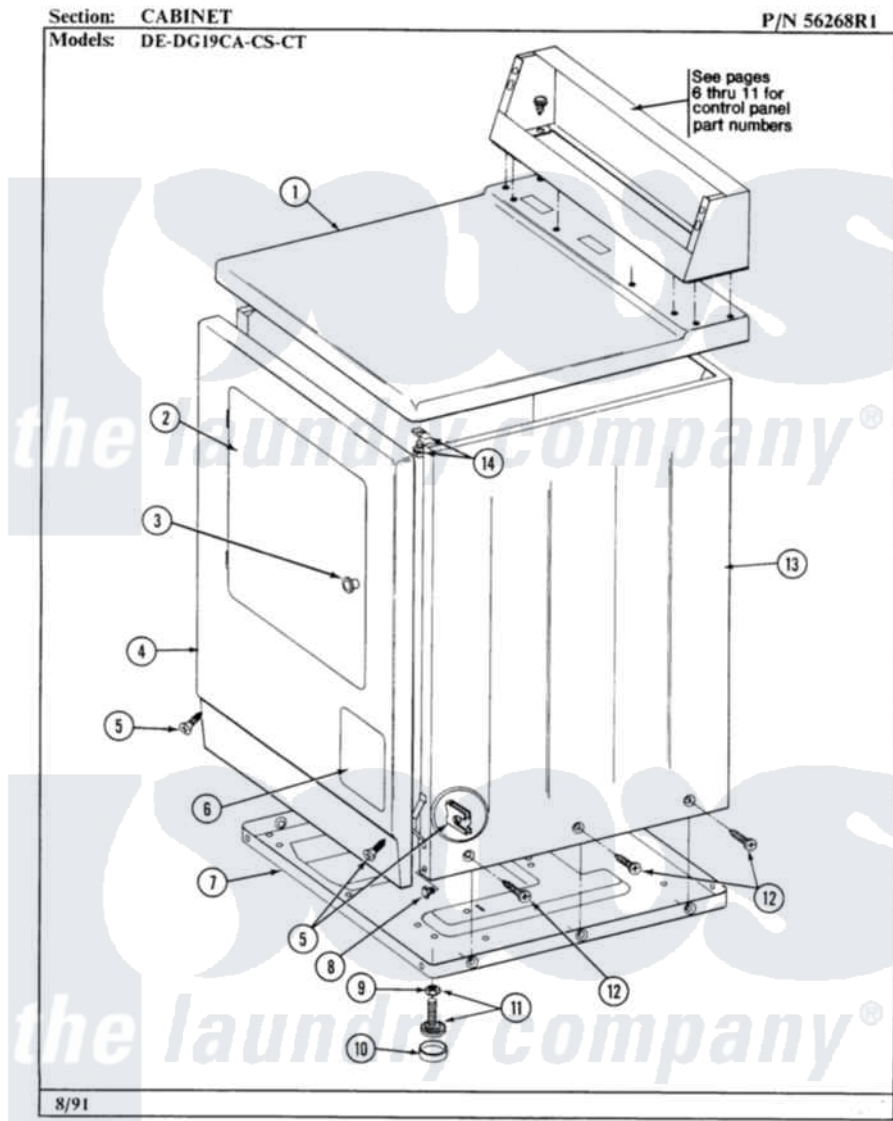

Maytag GDE19CT 01 - CABINET-FRONT

Maytag Residential Maytag GDE19CT Dryer Parts Parts Diagram 01 - CABINET-FRONT
Click on the part number to view part

| Item | Original Part Number | Replaced By | Status | Part Description |
|------|-------------------------|-------------------------|---------------|--------------------------------|
| 001 | NLA | | Not Available | TOP COVER-ALMOND |
| " | Y305191 | | Not Available | TOP COVER-WHITE |
| 002 | Y313908 | | | DOOR PANEL-WHITE |
| " | NLA | | Not Available | DOOR-ALMOND |
| " | Y304579 | | | DOOR (WHT) |
| 003 | NLA | | Not Available | KNOB AND SCREW |
| 004 | NLA | | Not Available | FRONT PANEL-WHITE |
| 005 | 204439 | | | Screw And Fstner Assembly |
| 006 | NLA | | Not Available | PART NOT USED |
| 007 | Y303361 | | Not Available | BASE ASSY. (UPPER & LOWER) |
| 008 | Y310632 | 1163839 | | Screw |
| 009 | Y052740 | 62739 | | Nut, Lock |
| 010 | Y314137 | | | Foot, Rubber |
| 011 | Y305086 | | | Adjustable Leg And Nut |
| 012 | 213007 | | | Xfor Cabinet See Cabinet, Back |