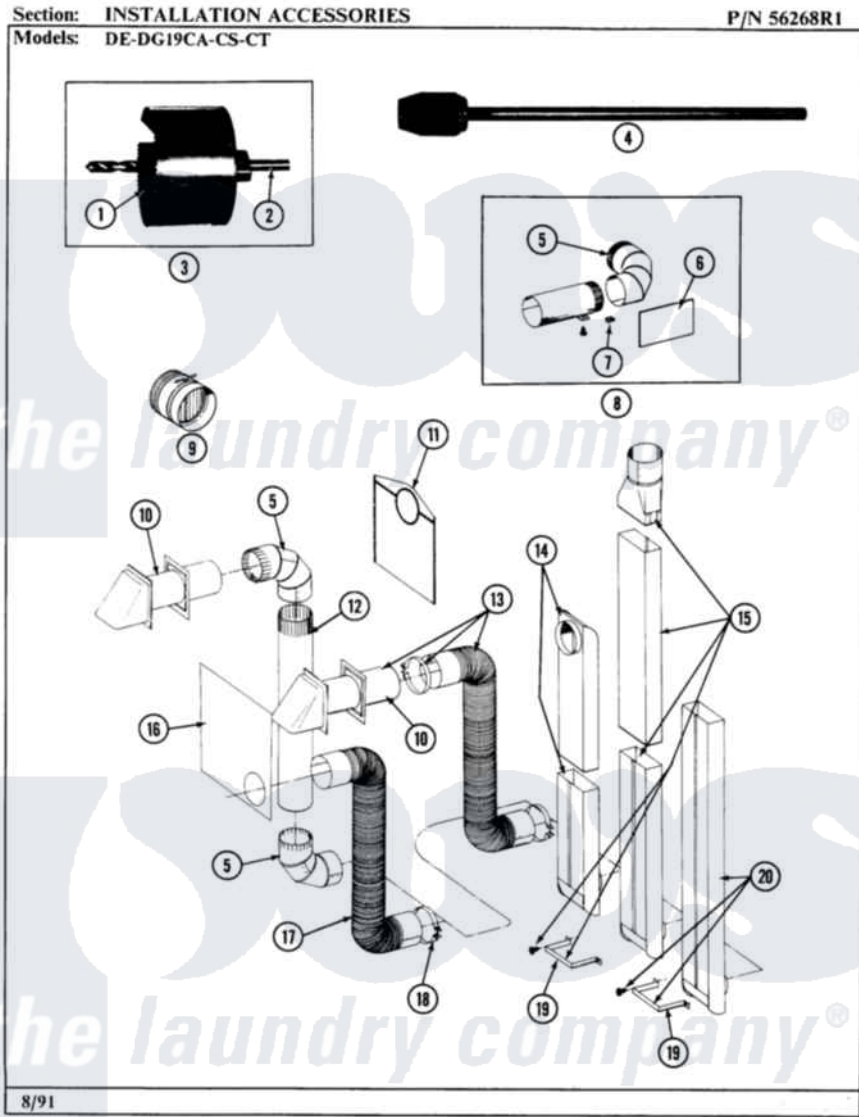

Maytag GDE19CT 07 - INSTALLATION ACCESSORIES

Maytag Residential Maytag GDE19CT Dryer Parts Parts Diagram 07 - INSTALLATION ACCESSORIES
 Click on the part number to view part

| Item | Original Part Number | Replaced By | Status | Part Description |
|------|-------------------------|---------------------------|---------------|---|
| 001 | NLA | | Not Available | BLADE, SAW |
| 002 | NLA | | Not Available | REPLACEMENT DRILL |
| 003 | NLA | | Not Available | HOLE SAW W/DRILL BIT |
| 004 | NLA | | Not Available | EXTENSION CHUCK, DRILL |
| 005 | Y059131 | | | Elbow, Venting |
| 006 | 312302 | | | Insulation, Exhaust Duct Kit |
| 007 | 213323 | | | Fastener, Exhaust Duct Kit |
| 008 | 211294 | 90767 | | Screw, 8A X 3/8 HeX Washer Head Tapping |
| " | Y304652 | | | Exhaust Duct Kit |
| 009 | NLA | | Not Available | DAMPER, BACK DRAFT |
| 010 | Y059129 | 4396007RW | | Vent Hood |
| 011 | 311353 | | Not Available | BAG, LINT (DACRON) |
| 012 | Y059130 | | | Pipe, Venting |
| 013 | Y059143 | | | Flexible Vent Kit |
| 014 | Y059135 | | | Vent Duct Assembly |
| 015 | NLA | | Not Available | RECTANGULAR VENT KIT |

| | | | |
|-----|-------------------------|---------------------------|--|
| 016 | Y059134 | | PLATE, ALUM. WINDOW (15``X20``) |
| 017 | Y304353 | 4396010RP | 6ft Scvent |
| 018 | Y304630 | | Clamp, Flexible Duct |
| 019 | 211294 | 90767 | Screw, 8A X 3/8 HeX Washer Head Tapping |
| " | NLA | Not Available | BRACKET, EXHAUST DEFLECTOR |
| 020 | NLA | Not Available | EXHAUST DEFLECTOR KIT |