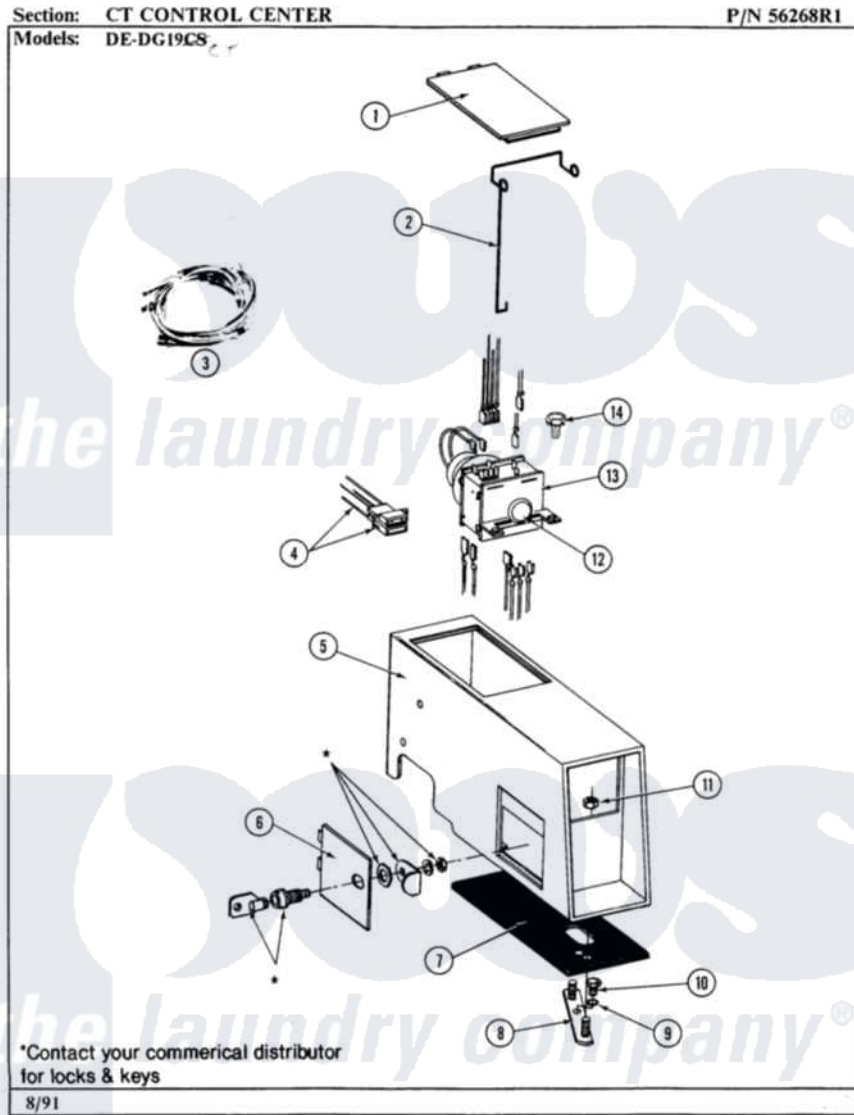

Maytag GDE19CT 09 - CONTROL CENTER

18

Maytag [Residential Maytag GDE19CT Dryer Parts](#) Parts Diagram 09 - CONTROL CENTER
 Click on the part number to view part

Item	Original Part Number	Replaced By	Status	Part Description
001	NLA		Not Available	ACCESS DOOR (WHITE)
002	214878			Latch For Access Door
003	NLA		Not Available	MAIN WIRE HARNESS
004	NLA		Not Available	HARNESS FOR TICKET CONTROL
005	NLA		Not Available	OUTER CASE-HARVEST WHEAT
006	NLA		Not Available	ACCESS DOOR (WHITE)
007	214660			Gasket, Control Center
008	NLA		Not Available	MTG. STRAP---NA
009	910309			Washer, Mounting Strap
010	211294	90767		Screw, 8A X 3/8 Hex Washer Head Tapping
011	Y052740	62739		Nut, Lock
012	213089			Knob For Timer
013	NLA		Not Available	TIMER MOTOR
"	Y303801		Not Available	TIMER WITH KNOB AND PIN