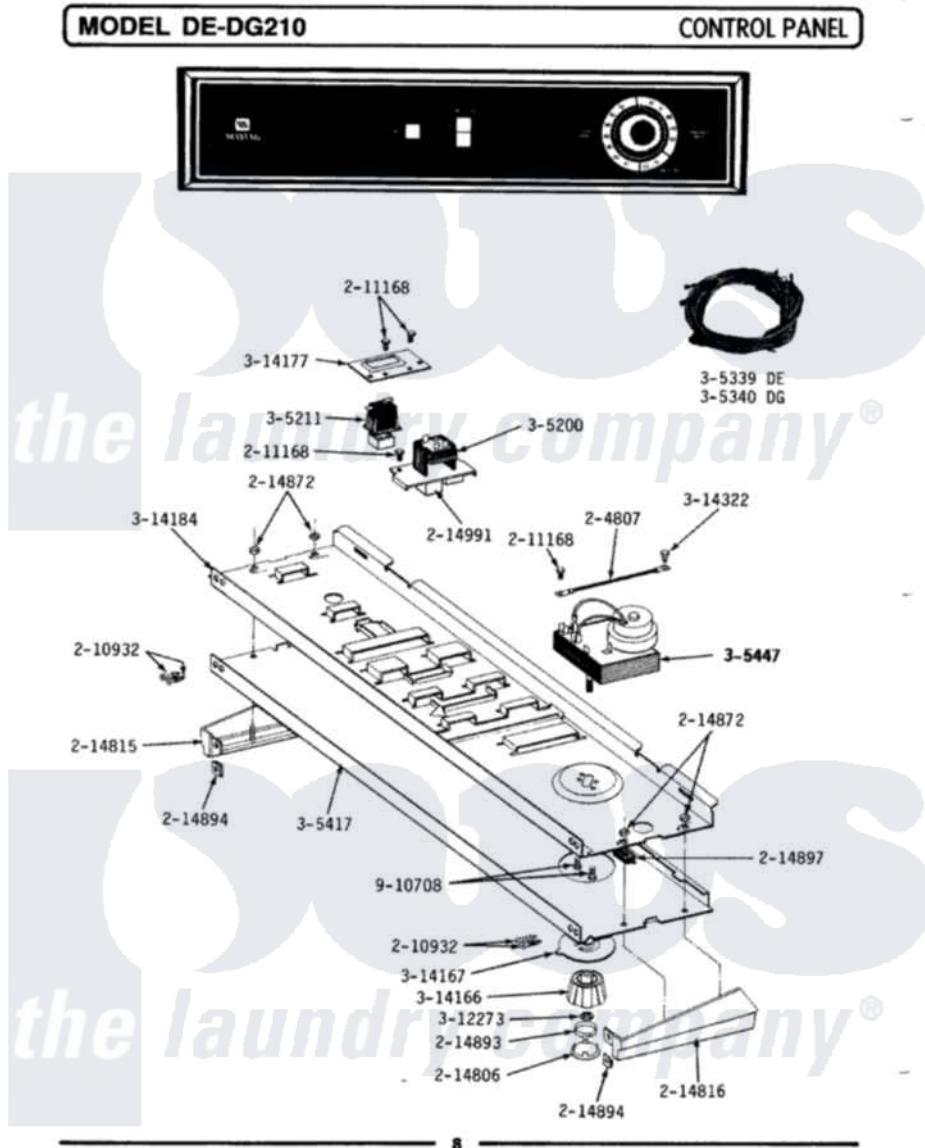

# Maytag GDE210 02 - CONTROL PANEL

Maytag [Residential Maytag GDE210 Dryer Parts](#) Parts Diagram 02 - CONTROL PANEL  
 Click on the part number to view part

Item	Original Part Number	Replaced By	Status	Part Description
1	<a href="#">204807</a>			Ground Wire, Supp. Plte To Top Cover
2	<a href="#">210932</a>			Screw, No.8 X 9/16 Ctsk Note: Screw, Inlet Duct
3	211168	<a href="#">W10139210</a>		Screw, 8-18 X 5/16
4	214806		Not Available	CAP FOR TIMER KNOB
5	<a href="#">214815</a>			End Cap F/Control Panel-LH
6	<a href="#">214816</a>			End Cap F/Control Panel-RH
7	<a href="#">214872</a>			Palnut, End Cap Note: Nut, Lamp Holder
8	214893		Not Available	DETENT RING F/TIMER KNOB CA
9	<a href="#">214894</a>			Fastener, End Cap
10	<a href="#">214897</a>			Pad, Control Panel
11	<a href="#">214991</a>			Button For Switch
12	305200		Not Available	TEMPERATURE SELECTOR SWITCH
13	<a href="#">305211</a>			Push To Start Switch

14	305447	Not Available	TIMER
15	305339	Not Available	MAIN WIRE HARNESS
16	305340	Not Available	MAIN WIRE HARNESS
17	305417	Not Available	CONTROL PANEL
18	<a href="#">312273</a>		Nut, Control Knob
19	<a href="#">Y314166</a>		Knob For Timer
20	314167	Not Available	TIMER DIAL INDICATOR
21	314177	Not Available	BRACKET FOR START SWITCH
22	<a href="#">314184</a>		Back Up Plate
23	Y314322	<a href="#">211251</a>	Screw, Transformer
24	910708	<a href="#">488234</a>	Screw 8-32 X 1/4