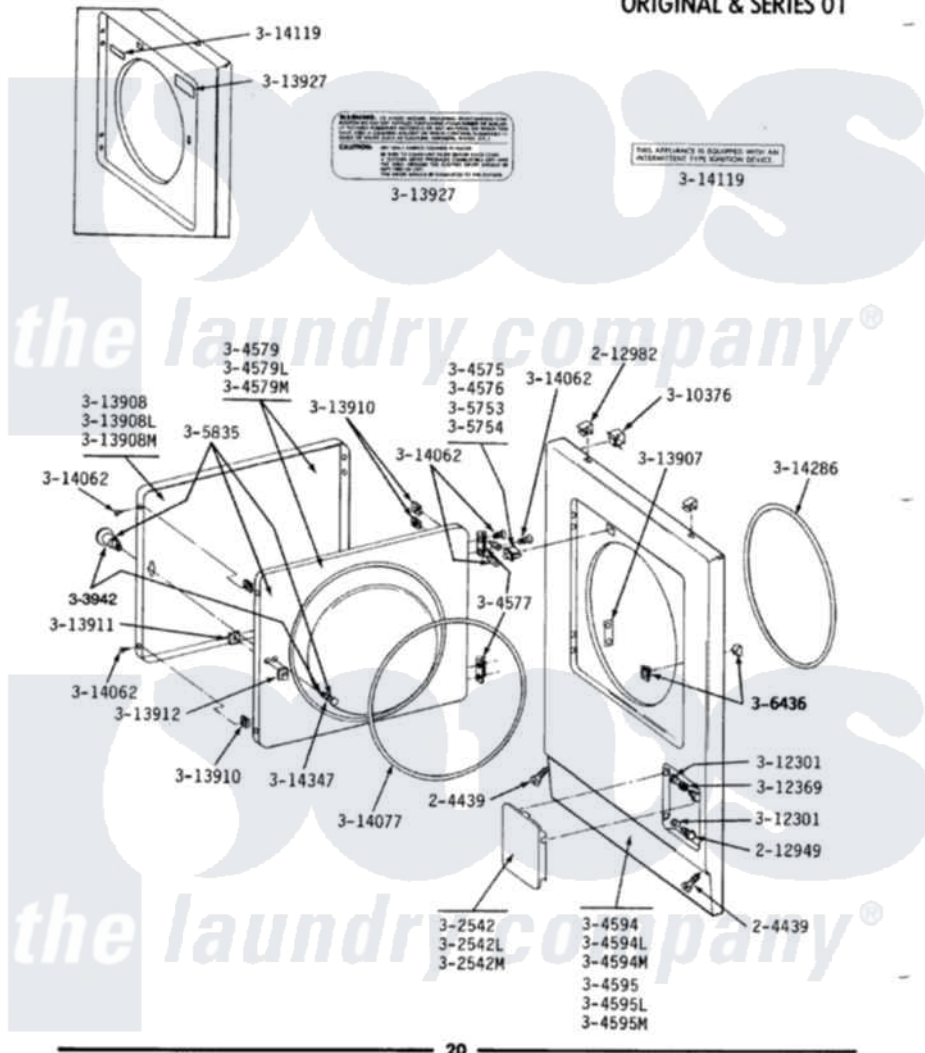

# Maytag GDE210 03 - FRONT PANEL & DOOR ASSEMBLY

**MODELS DE-DG110-210-410-510-610-710-810**

**FRONT PANEL & DOOR ASSEMBLY  
ORIGINAL & SERIES 01**

Maytag Residential Maytag GDE210 Dryer Parts Parts Diagram 03 - FRONT PANEL & DOOR ASSEMBLY  
Click on the part number to view part

Item	Original Part Number	Replaced By	Status	Part Description
1	<a href="#">204439</a>			Screw And Fstner Assembly
2	212949	<a href="#">22001866</a>		Screw, Relay
3	212982	<a href="#">22001650</a>		Fastener, Spring
4	302542		Not Available	PART NOT USED. (DG ONLY)
5	302542L		Not Available	PART NOT USED. (DG ONLY)
6	302542M		Not Available	ACCESS DOOR-HARVEST WHEAT
7	Y304575	<a href="#">W10169313</a>		Switch-Dor
8	Y304576	<a href="#">W10169313</a>		Switch-Dor
9	Y304577	<a href="#">33001230</a>		Hinge, Door
10	<a href="#">306436</a>			Door Latch Kit--W
13	304579M		Not Available	DOOR-HARVEST WHEAT
14	<a href="#">304594</a>			Front Panel-White
15	304594L		Not Available	FRONT PANEL-ALMOND
16	304594M	<a href="#">3369903</a>		Dishrack
19	304595M		Not Available	FRONT PANEL-HARVEST WHEAT

20	Y305753	<a href="#">W10169313</a>		Switch-Dor
21	Y305754	<a href="#">W10169313</a>		Switch-Dor
22	305835		Not Available	INNER DOOR WITH KNOB & SCRE
23	303942		Not Available	KNOB AND SCREW
24	<a href="#">Y310376</a>			Clip, Door Switch Harness
25	312301		Not Available	BUSHING FOR ACCESS STUD
26	<a href="#">312369</a>			Sleeve, Access Panel Stud Part Not Used
27	<a href="#">Y313907</a>			Fastener, Twin
30	313908M		Not Available	DOOR PANEL-HARVEST WHEAT
31	<a href="#">Y313910</a>			Clip, Door Liner To Outer Panel
32	<a href="#">Y313911</a>			Door Strike Retainer
33	Y313912	<a href="#">306436</a>		Door Latch Kit--W
34	Y313927			INSTRUCTION LABEL
35	<a href="#">Y314062</a>			Screw, Door Hinge And Panel
36	<a href="#">314077</a>			Door Seal
37	314119		Not Available	GAS IGNITION LABEL
38	<a href="#">314286</a>			Seal For Front Panel
39	314347	<a href="#">400021-1</a>		Screw