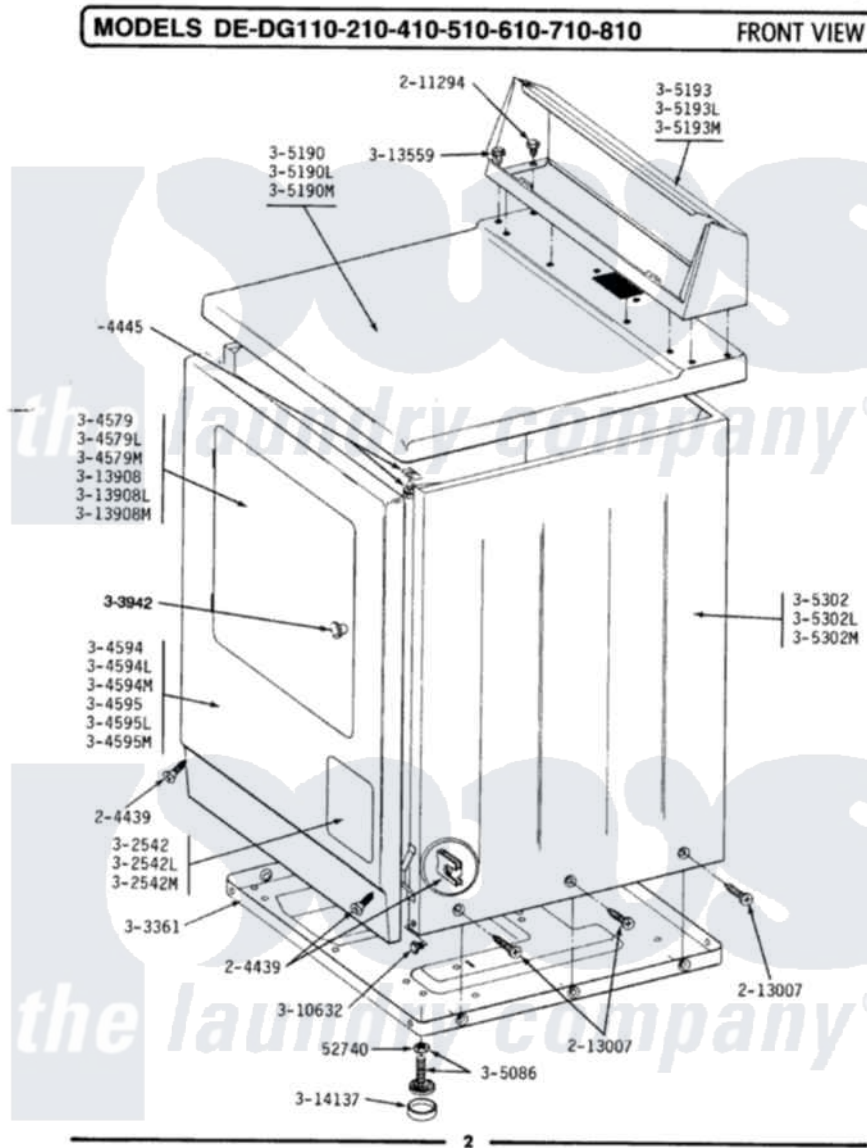

# Maytag GDE210 04 - FRONT VIEW

Maytag Residential Maytag GDE210 Dryer Parts Parts Diagram 04 - FRONT VIEW  
 Click on the part number to view part

Item	Original Part Number	Replaced By	Status	Part Description
1	Y052740	<a href="#">62739</a>		Nut, Lock
2	<a href="#">204439</a>			Screw And Fstner Assembly
3	<a href="#">204445</a>			Screw And Fastener Assembly
4	211294	<a href="#">90767</a>		Screw, 8A X 3/8 HeX Washer Head Tapping
5	<a href="#">213007</a>			Xfor Cabinet See Cabinet, Back
6	302542		Not Available	PART NOT USED. (DG ONLY)
7	302542L		Not Available	PART NOT USED. (DG ONLY)
8	302542M		Not Available	ACCESS DOOR-HARVEST WHEAT
9	Y303361		Not Available	BASE ASSY. (UPPER & LOWER)
12	304579M		Not Available	DOOR-HARVEST WHEAT
13	<a href="#">304594</a>			Front Panel-White
14	304594L		Not Available	FRONT PANEL-ALMOND
15	304594M	<a href="#">3369903</a>		Dishrack
18	304595M		Not Available	FRONT PANEL-HARVEST

18	304953M	Not Available	WHEAT
19	<a href="#">Y305086</a>		Adjustable Leg And Nut
22	305190M	Not Available	TOP COVER-HARVEST WHEAT
25	305193M	Not Available	CONSOLE-HARVEST WHEAT
28	305302M	Not Available	CABINET-HARVEST WHEAT
29	303942	Not Available	KNOB AND SCREW
30	Y310632	<a href="#">1163839</a>	Screw
31	<a href="#">Y313559</a>		Screw
34	313908M	Not Available	DOOR PANEL-HARVEST WHEAT
35	<a href="#">Y314137</a>		Foot, Rubber