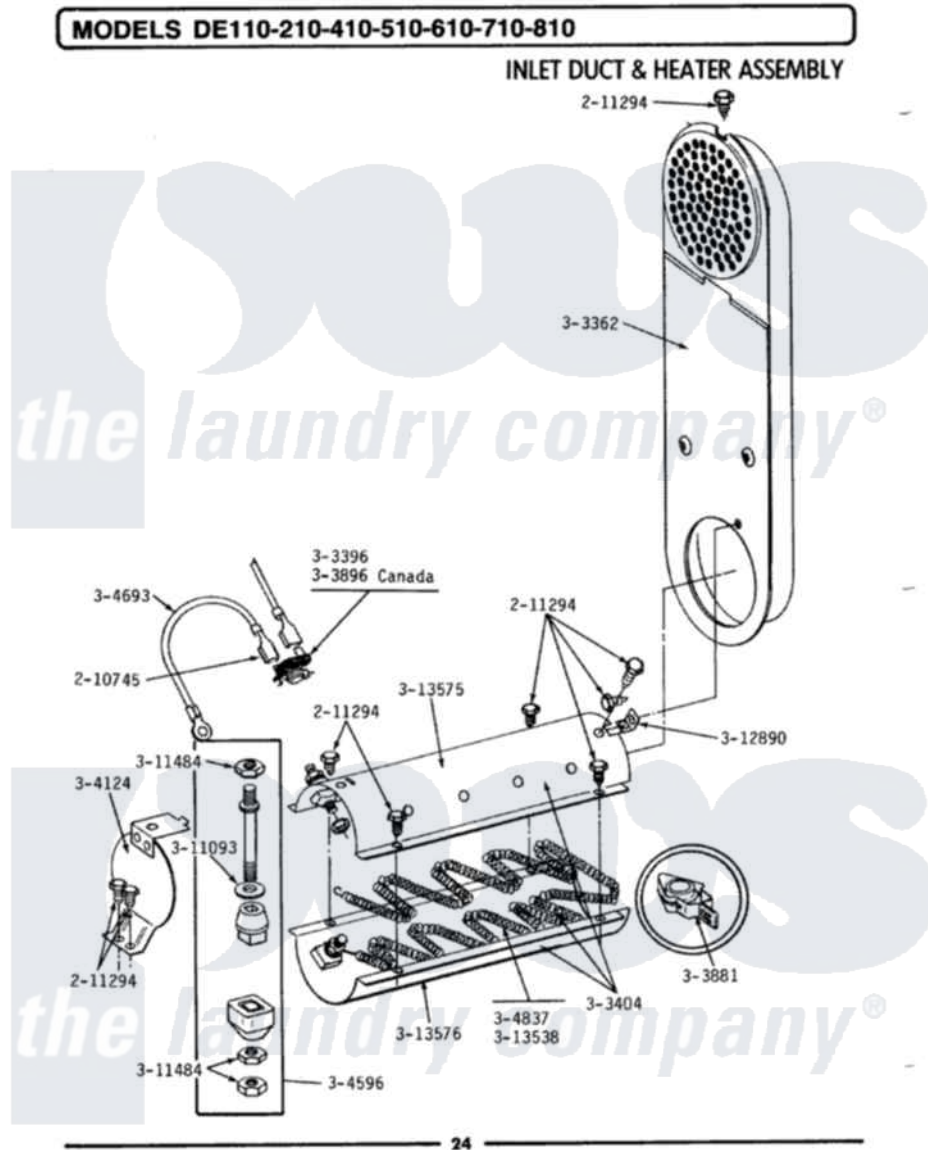

Maytag GDE210 05 - INLET DUCT & HEATER ASSEMBLY

Maytag Residential Maytag GDE210 Dryer Parts Parts Diagram 05 - INLET DUCT & HEATER ASSEMBLY
 Click on the part number to view part

Item	Original Part Number	Replaced By	Status	Part Description
1	210745			Wire Terminal
2	211294	90767		Screw, 8A X 3/8 HeX Washer Head Tapping
3	Y303362			Inlet Duct Assembly - DE
4	303396			Thermostat, Hi-Limit
5	Y303404			Heater Assembly Complete
6	Y303881			Clip And Insulator Assembly
7	303896			Hi-Limit Thermostat-Canada
8	304124		Not Available	HEATER SHIELD
9	Y304596			Terminal Insulator Assembly
10	Y304693			Jumper Wire
11	Y304837	W10116793		Element
12	311093			Washer, Terminal Connection
13	311484	112432		Nut
14	Y312890			Retainer, Heater Chamber
15	Y313576			Heater Chamber, Bottom
"	Y313538			Heater Element 240 Volt