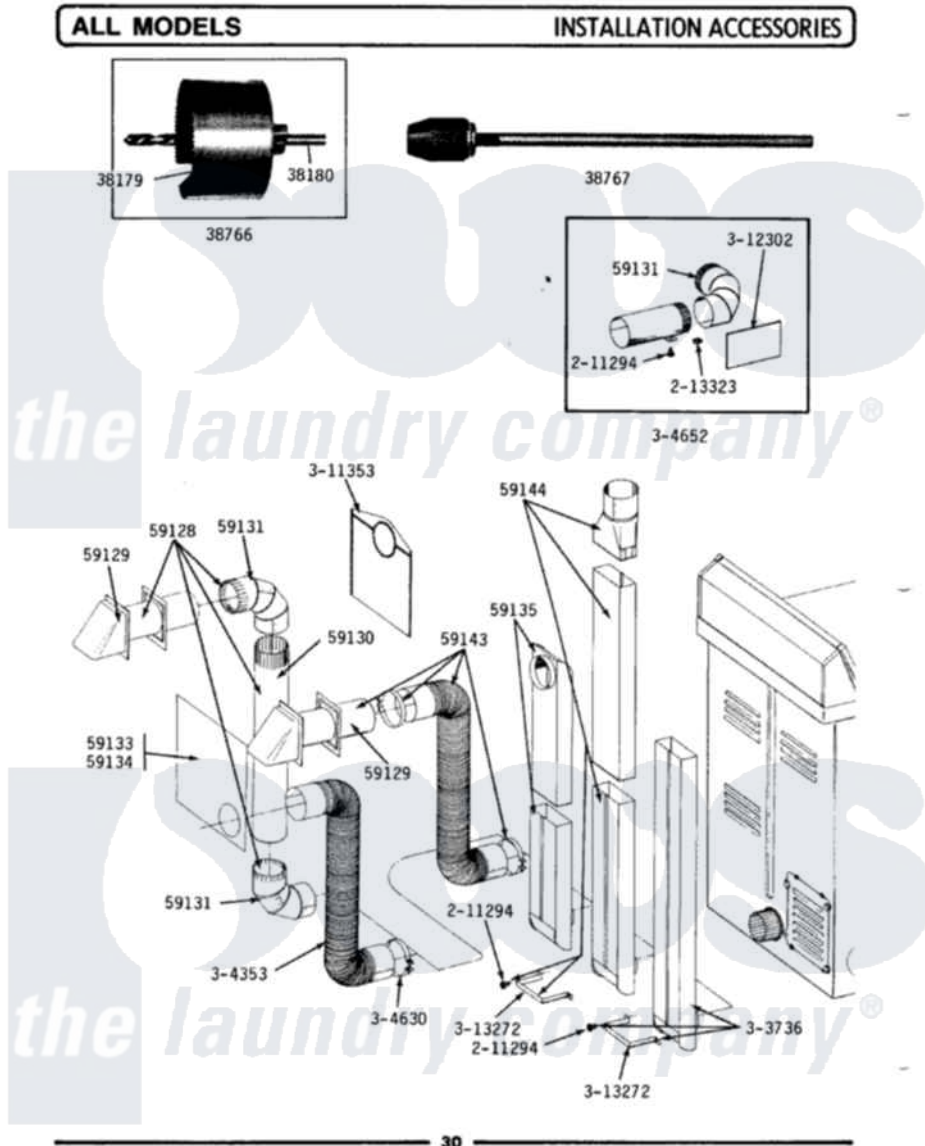

# Maytag GDE210 06 - INSTALLATION ACCESSORIES

Maytag [Residential Maytag GDE210 Dryer Parts](#) Parts Diagram 06 - INSTALLATION ACCESSORIES  
 Click on the part number to view part

Item	Original Part Number	Replaced By	Status	Part Description
1	038179		Not Available	BLADE, SAW
2	038180		Not Available	REPLACEMENT DRILL
3	038766		Not Available	HOLE SAW W/DRILL BIT
4	<a href="#">038767</a>			Extension Chuck, Drill
5	<a href="#">Y059128</a>			Standard 4" Vent Kit
6	Y059129	<a href="#">4396007RW</a>		Vent Hood
7	<a href="#">Y059130</a>			Pipe, Venting
8	<a href="#">Y059131</a>			Elbow, Venting
9	059133		Not Available	ALUMINUM WINDOW 4X12X18
10	Y059134			PLATE, ALUM. WINDOW (15"X20")
11	<a href="#">Y059135</a>			Vent Duct Assembly
12	<a href="#">Y059143</a>			Flexible Vent Kit
13	059144		Not Available	RECTANGULAR VENT KIT
14	211294	<a href="#">90767</a>		Screw, 8A X 3/8 Hex Washer Head Tapping

15	<a href="#">213323</a>		Fastener, Exhaust Duct Kit
16	303736	Not Available	EXHAUST DEFLECTOR KIT
17	Y304353	<a href="#">4396010RP</a>	6ft Scvent
18	<a href="#">Y304630</a>		Clamp, Flexible Duct
19	<a href="#">Y304652</a>		Exhaust Duct Kit
20	311353	Not Available	BAG, LINT (DACRON)
21	<a href="#">312302</a>		Insulation, Exhaust Duct Kit
22	<a href="#">313272</a>		Bracket, Exhaust Deflector