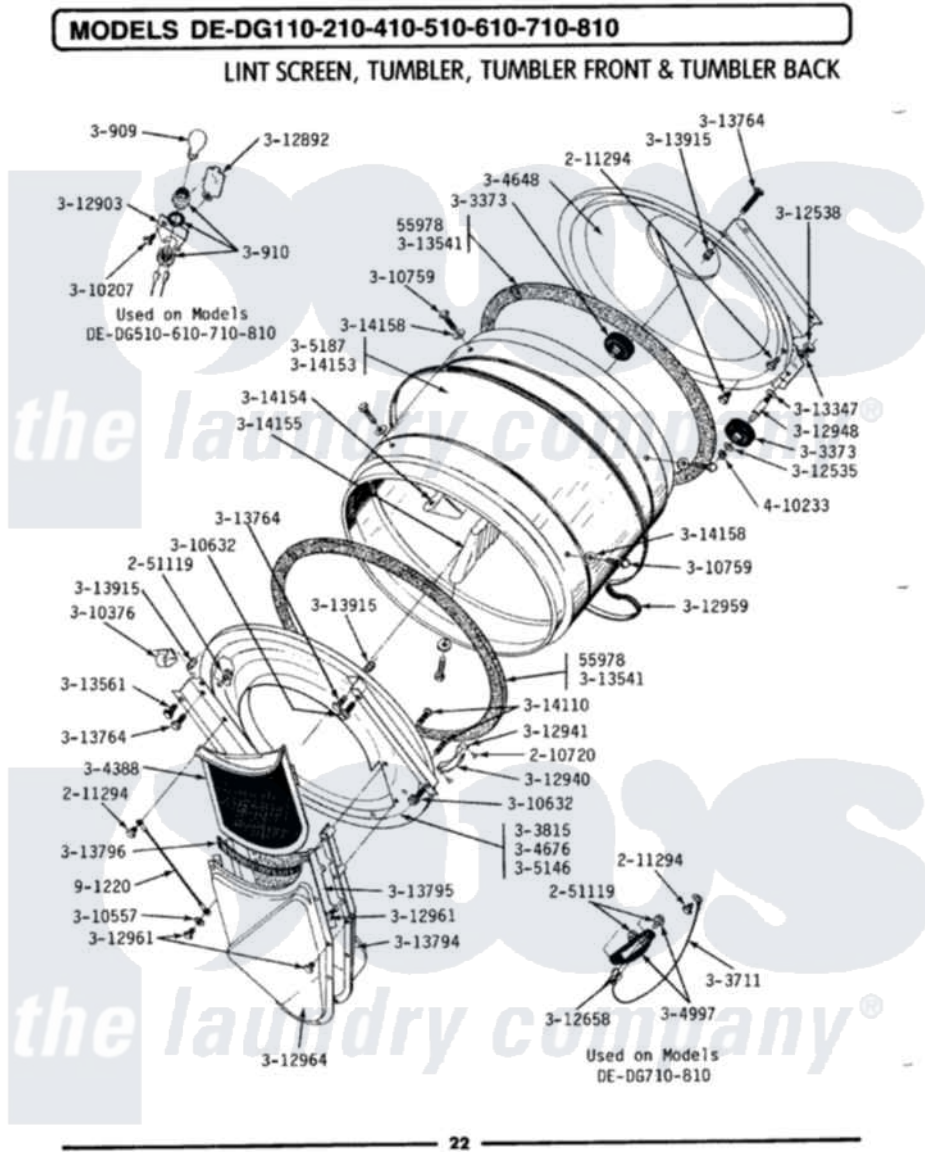

Maytag GDE210 07 - LINT SCREEN, TUMBLER (FRONT & BACK)

Maytag Residential Maytag GDE210 Dryer Parts Parts Diagram 07 - LINT SCREEN, TUMBLER (FRONT & BACK)
 Click on the part number to view part

Item	Original Part Number	Replaced By	Status	Part Description
1	Y055978			Rubber Adhesive, 2 Oz Tube
2	210720			Rivet, Bearing To Tumbler Frnt
3	211294	90767		Screw, 8A X 3/8 HeX Washer Head Tapping
4	Y251119	3177991		Screw
5	300909	8009		Bulb-Light
6	300910		Not Available	RECEPTACLE
7	Y303373	12001541		Drum Roller/Washer Assembly--W
8	Y303711			Sensor Ground Wire
9	Y303815	33001231		Front- Tumbler
10	Y304388	33001003		Screen, Lint
11	Y304648	33001106		Back, Tumbler
12	Y304676		Not Available	TUMBLER FRONT ASSEMBLY
13	304997			Sensor Assembly With Screws
14	Y305146	306708		Tumbler Front Assembly

15	305187		Not Available	TUMBLER W/BAFFLES
16	310207			Screw, No.6 X 1/4 Inch
17	Y310376			Clip, Door Switch Harness
18	310557			Washer
19	Y310632	1163839		Screw
20	Y310759			Screw, Tumbler Baffles
21	312535			Washer, Vault Mounting Brk.
22	312538	33001443		Nut, Hex
23	Y312658			Receptacle, Sensor Ground Wire
24	Y312892	33312892		Lens
25	312903		Not Available	LAMP BRACKET
26	312940	306508		Tumbler Bearing Kit ----W
27	312941	306508		Tumbler Bearing Kit ----W
28	Y312948	6-3129480		Shaft- Tumbler
29	Y312959			Poly "V" Belt For Tumbler
30	Y312961	W10116751		Screw
31	Y312964		Not Available	OUTLET DUCT - OUTER HALF
32	Y313347	312535		Washer, Vault Mounting Brk.
33	Y313541	33313541		Seal- Tumbler
34	Y313561			Screw----NA
35	313764		Not Available	SCREW
36	Y313794		Not Available	OUTLET GRID AND DUCT --- S
37	Y313795			Guide For Lint Screen
38	Y313796			Lint Seal
39	313915	31-3915		Tech Sheet
40	Y314110	33002917		Screw, No.10-16
41	Y314153		Not Available	TUMBLER No.
42	314154		Not Available	TUMBLER BAFFLE - SHORT
43	314155	33001004		Baffle, Tall
44	314158			Washer, Baffle To Tumbler
45	410233	9703438		Ring-Retrn
46	901220			Ground Wire