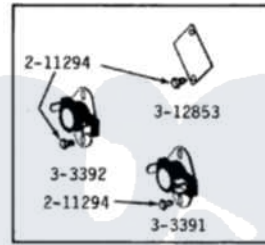

# Maytag GDE210 08 - MOTOR, BLOWER, BASE FRAME & THERMOSTATS

**MODELS DE-DG110-210-410-510-610-710-810**

**MOTOR, BLOWER, BASE FRAME & THERMOSTATS**

MODEL DE-DG110  
THERMOSTAT

MODEL DE-DG210  
THERMOSTATS

Maytag Residential Maytag GDE210 Dryer Parts Diagram 08 - MOTOR, BLOWER, BASE FRAME & THERMOSTATS

[Click on the part number to view part](#)

Item	Original Part Number	Replaced By	Status	Part Description
1	<a href="#">Y014874</a>			Screw, Idler Arm And Sleeve
2	<a href="#">Y015825</a>			Clip, Motor To Motor Support
3	Y052740	<a href="#">62739</a>		Nut, Lock
4	<a href="#">Y053241</a>			Set Screw, Motor Pulley
5	211294	<a href="#">90767</a>		Screw, 8A X 3/8 HeX Washer Head Tapping
6	Y303358	<a href="#">W10410999</a>		Motor-Drve
7	Y303361		Not Available	BASE ASSY. (UPPER & LOWER)
8	Y303363	<a href="#">6-3033630</a>		Idler Arm
9	Y303391	<a href="#">33303391</a>		Thermostat, Cycling
10	<a href="#">303392</a>			Thermostat, Cycling
NI	<a href="#">Y303394</a>			Cool-Down Thermostat
12	Y303442			EXHAUST DUCT ASSEMBLY
13	Y303705	<a href="#">6-3037050</a>		Pulley- ID
14	<a href="#">Y303836</a>			Blower Wheel Assembly And Clamp