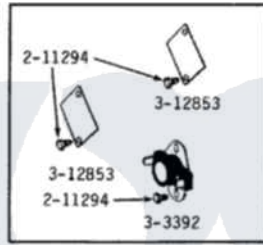

# Maytag GDE210 08 - MOTOR, BLOWER, BASE FRAME & THERMOSTATS

**MODELS DE-DG110-210-410-510-610-710-810**

**MOTOR, BLOWER, BASE FRAME & THERMOSTATS**

MODEL DE-DG110  
THERMOSTAT

MODEL DE-DG210  
THERMOSTATS

Maytag Residential Maytag GDE210 Dryer Parts Diagram 08 - MOTOR, BLOWER, BASE FRAME & THERMOSTATS

[Click on the part number to view part](#)

Item	Original Part Number	Replaced By	Status	Part Description
1	<a href="#">Y014874</a>			Screw, Idler Arm And Sleeve
2	<a href="#">Y015825</a>			Clip, Motor To Motor Support
3	Y052740	<a href="#">62739</a>		Nut, Lock
4	<a href="#">Y053241</a>			Set Screw, Motor Pulley
5	211294	<a href="#">90767</a>		Screw, 8A X 3/8 HeX Washer Head Tapping
6	Y303358	<a href="#">W10410999</a>		Motor-Drve
7	Y303361		Not Available	BASE ASSY. (UPPER & LOWER)
8	Y303363	<a href="#">6-3033630</a>		Idler Arm
9	Y303391	<a href="#">33303391</a>		Thermostat, Cycling
10	<a href="#">303392</a>			Thermostat, Cycling
NI	<a href="#">Y303394</a>			Cool-Down Thermostat
12	Y303442			EXHAUST DUCT ASSEMBLY
13	Y303705	<a href="#">6-3037050</a>		Pulley- ID
14	<a href="#">Y303836</a>			Blower Wheel Assembly And Clamp