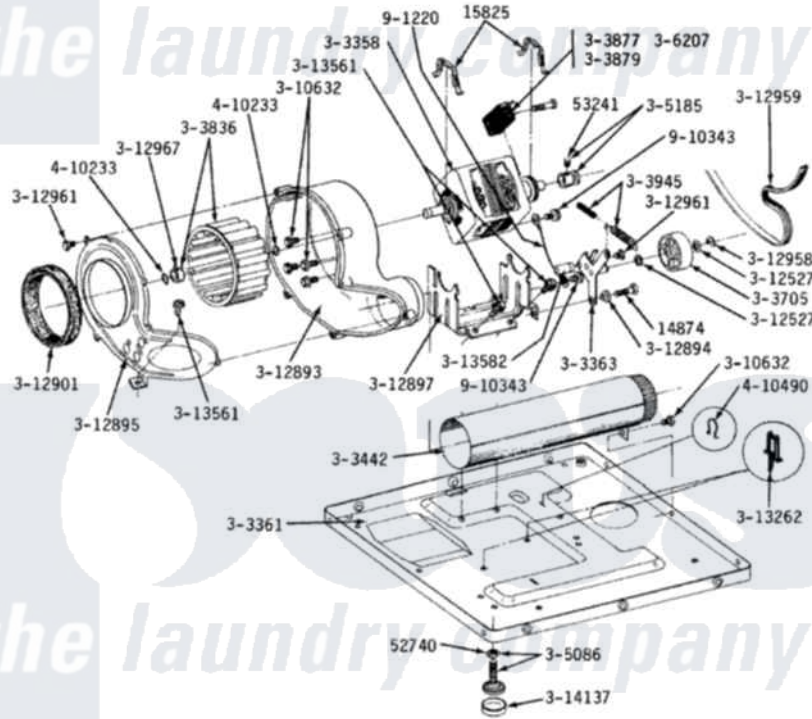

# Maytag GDE210 08 - MOTOR, BLOWER, BASE FRAME & THERMOSTATS

**MODELS DE-DG110-210-410-510-610-710-810**

**MOTOR, BLOWER, BASE FRAME & THERMOSTATS**

MODEL DE-DG110  
THERMOSTAT

MODEL DE-DG210  
THERMOSTATS

Maytag Residential Maytag GDE210 Dryer Parts Diagram 08 - MOTOR, BLOWER, BASE FRAME & THERMOSTATS

[Click on the part number to view part](#)

Item	Original Part Number	Replaced By	Status	Part Description
1	<a href="#">Y014874</a>			Screw, Idler Arm And Sleeve
2	<a href="#">Y015825</a>			Clip, Motor To Motor Support
3	Y052740	<a href="#">62739</a>		Nut, Lock
4	<a href="#">Y053241</a>			Set Screw, Motor Pulley
5	211294	<a href="#">90767</a>		Screw, 8A X 3/8 HeX Washer Head Tapping
6	Y303358	<a href="#">W10410999</a>		Motor-Drve
7	Y303361		Not Available	BASE ASSY. (UPPER & LOWER)
8	Y303363	<a href="#">6-3033630</a>		Idler Arm
9	Y303391	<a href="#">33303391</a>		Thermostat, Cycling
10	<a href="#">303392</a>			Thermostat, Cycling
NI	<a href="#">Y303394</a>			Cool-Down Thermostat
12	Y303442			EXHAUST DUCT ASSEMBLY
13	Y303705	<a href="#">6-3037050</a>		Pulley- ID
14	<a href="#">Y303836</a>			Blower Wheel Assembly And Clamp