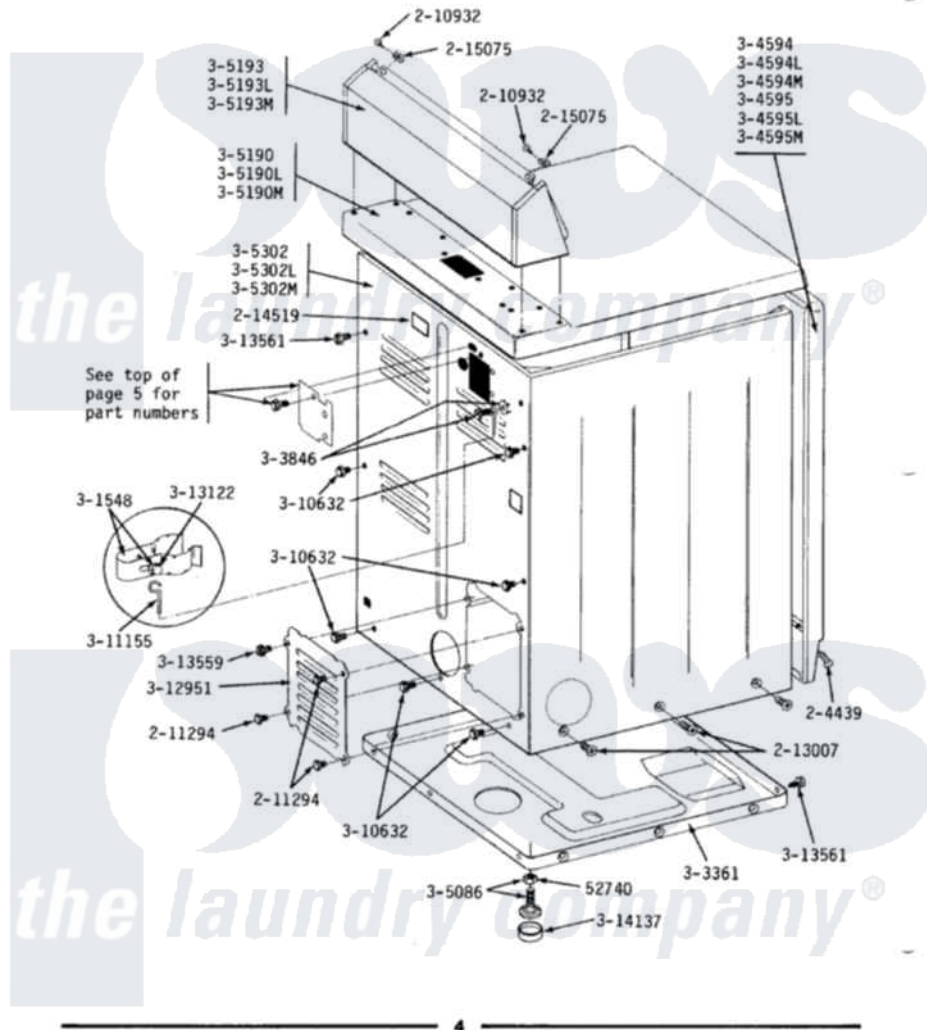

# Maytag GDE210 09 - REAR VIEW

MODELS DE-DG110-210-410-510-610-710-810 REAR VIEW

Maytag Residential Maytag GDE210 Dryer Parts Parts Diagram 09 - REAR VIEW

Click on the part number to view part

Item	Original Part Number	Replaced By	Status	Part Description
1	Y052740	<a href="#">62739</a>		Nut, Lock
NI	<a href="#">Y201808</a>			Converter
3	<a href="#">204439</a>			Screw And Fstner Assembly
4	<a href="#">210932</a>			Screw, No.8 X 9/16 Ctsk Note: Screw, Inlet Duct
5	211294	<a href="#">90767</a>		Screw, 8A X 3/8 HeX Washer Head Tapping
NI	<a href="#">211881</a>			Grommet, Cord Part Not Used- Gas Models Only
7	<a href="#">213007</a>			Xfor Cabinet See Cabinet, Back
8	214519			LABEL, ELECTRICAL INSTR. PART NOT USED-GAS MODELS ONLY
9	<a href="#">215075</a>			Fastener, Control Panel To Console
10	<a href="#">301548</a>			Clamp, Ground Wire
NI	302521		Not Available	CORD, POWER PART NOT USED-GAS MODELS ONLY