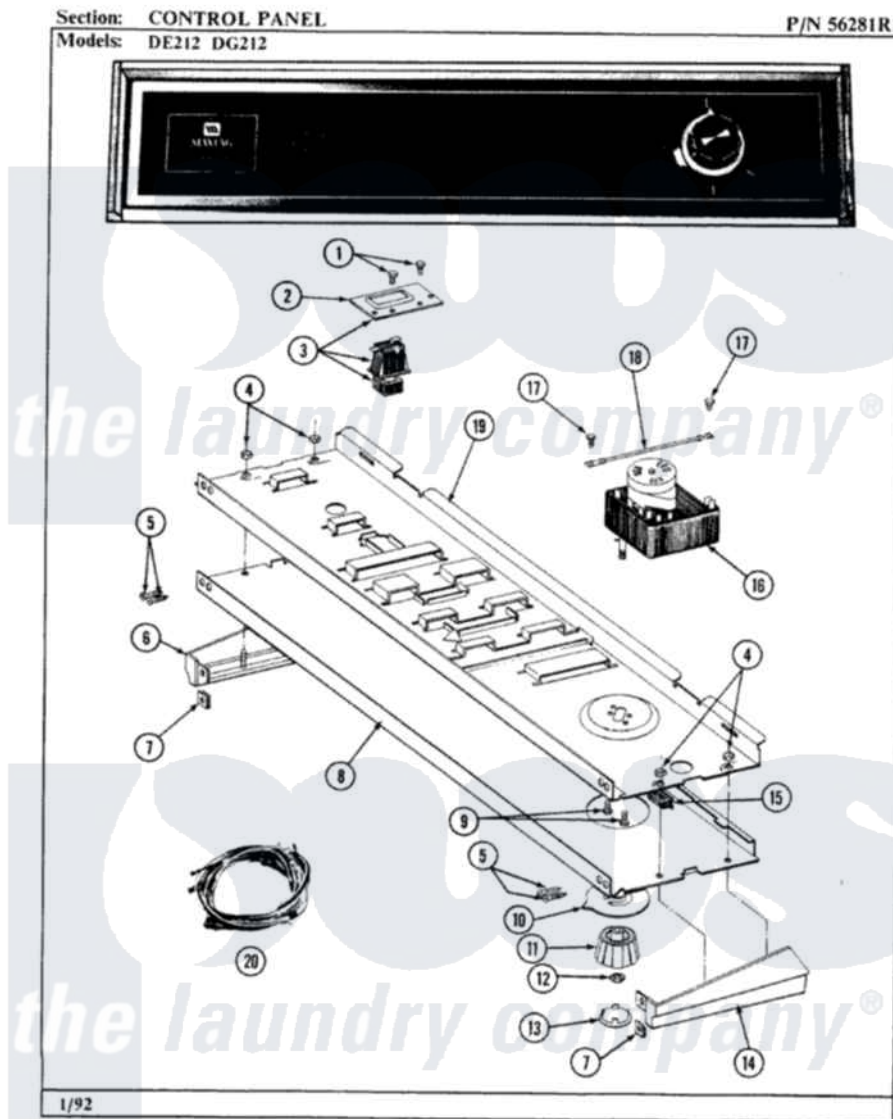

Maytag GDE212 01 - CONTROL PANEL

2

Maytag [Residential Maytag GDE212 Dryer Parts](#) Parts Diagram 01 - CONTROL PANEL
Click on the part number to view part

Item	Original Part Number	Replaced By	Status	Part Description
1	211168	W10139210		Screw, 8-18 X 5/16
2	314177		Not Available	BRACKET FOR START SWITCH
3	306533			Switch, Push/To/Start W/Bkt
4	214872			Palnut, End Cap Note: Nut, Lamp Holder
5	210932			Screw, No.8 X 9/16 Ctsk Note: Screw, Inlet Duct
6	214815			End Cap F/Control Panel-LH
7	214894			Fastener, End Cap
8	305880		Not Available	CONTROL PANEL
"	306380		Not Available	CONTROL PANEL
9	910708	488234		Screw 8-32 X 1/4
10	314422	33001500		Dial, Timer Indicator
11	314421			Knob For Timer
12	312273			Nut, Control Knob
13	215164		Not Available	CAP FOR KNOB

14	214816		End Cap F/Control Panel-RH
15	214897		Pad, Control Panel
16	305447	Not Available	TIMER
17	211294	90767	Screw, 8A X 3/8 HeX Washer Head Tapping
18	204807		Ground Wire, Supp. Plte To Top Cover
19	314184		Back Up Plate
20	306813	Not Available	WIRE HARNESS
"	306819	Not Available	WIRE HARNESS
"	305337		Main Wire Harness