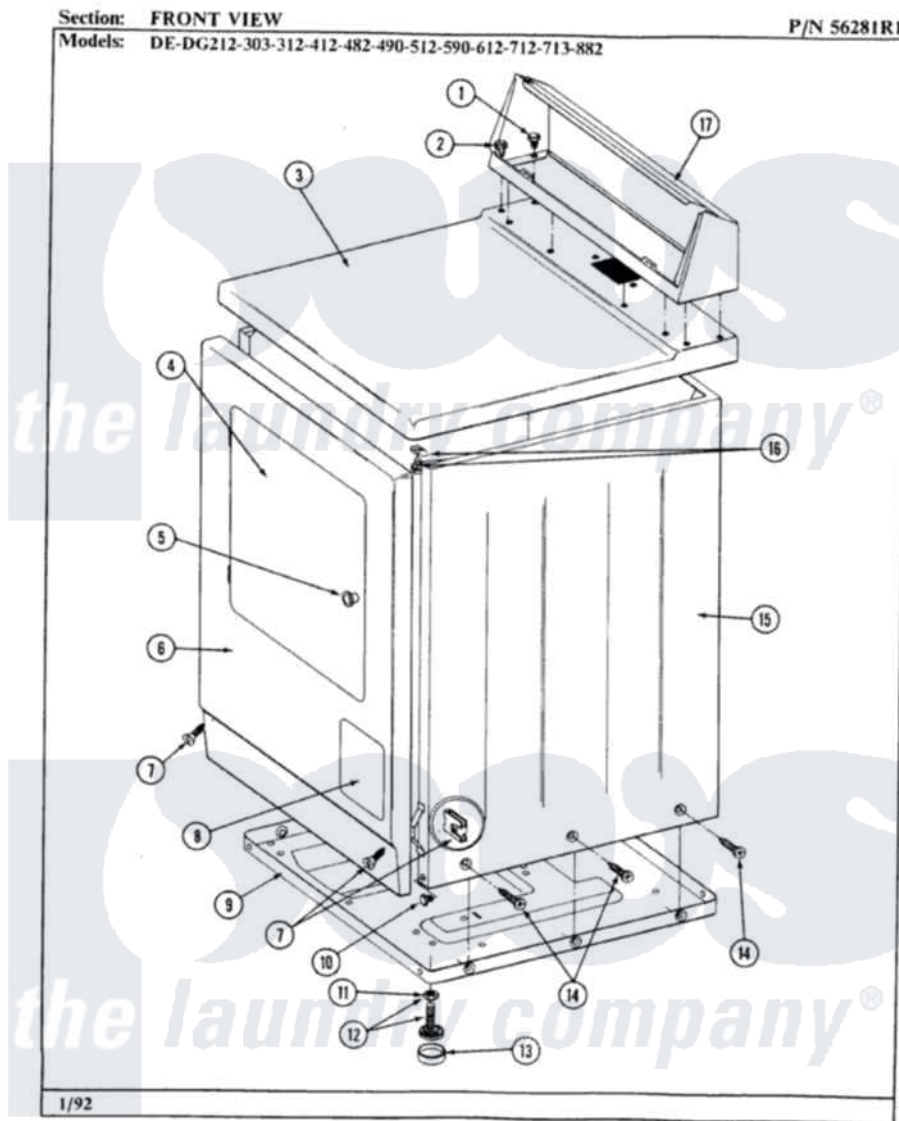

Maytag GDE212 04 - FRONT VIEW

26

Maytag Residential Maytag GDE212 Dryer Parts Parts Diagram 04 - FRONT VIEW
 Click on the part number to view part

Item	Original Part Number	Replaced By	Status	Part Description
1	211194		Not Available	LOCK WASHER
2	Y313559			Screw
3	307104M		Not Available	TOP COVER ASSY
4	306668M		Not Available	DOOR, HARVEST WHEAT
5	303942		Not Available	KNOB AND SCREW
6	304595M		Not Available	FRONT PANEL-HARVEST WHEAT
7	204439			Screw And Fstner Assembly
9	Y303361		Not Available	BASE ASSY. (UPPER & LOWER)
10	Y310632	1163839		Screw
11	Y052740	62739		Nut, Lock
12	Y305086			Adjustable Leg And Nut
13	Y314137			Foot, Rubber
14	213007			Xfor Cabinet See Cabinet, Back
15	305302M		Not Available	CABINET-HARVEST WHEAT