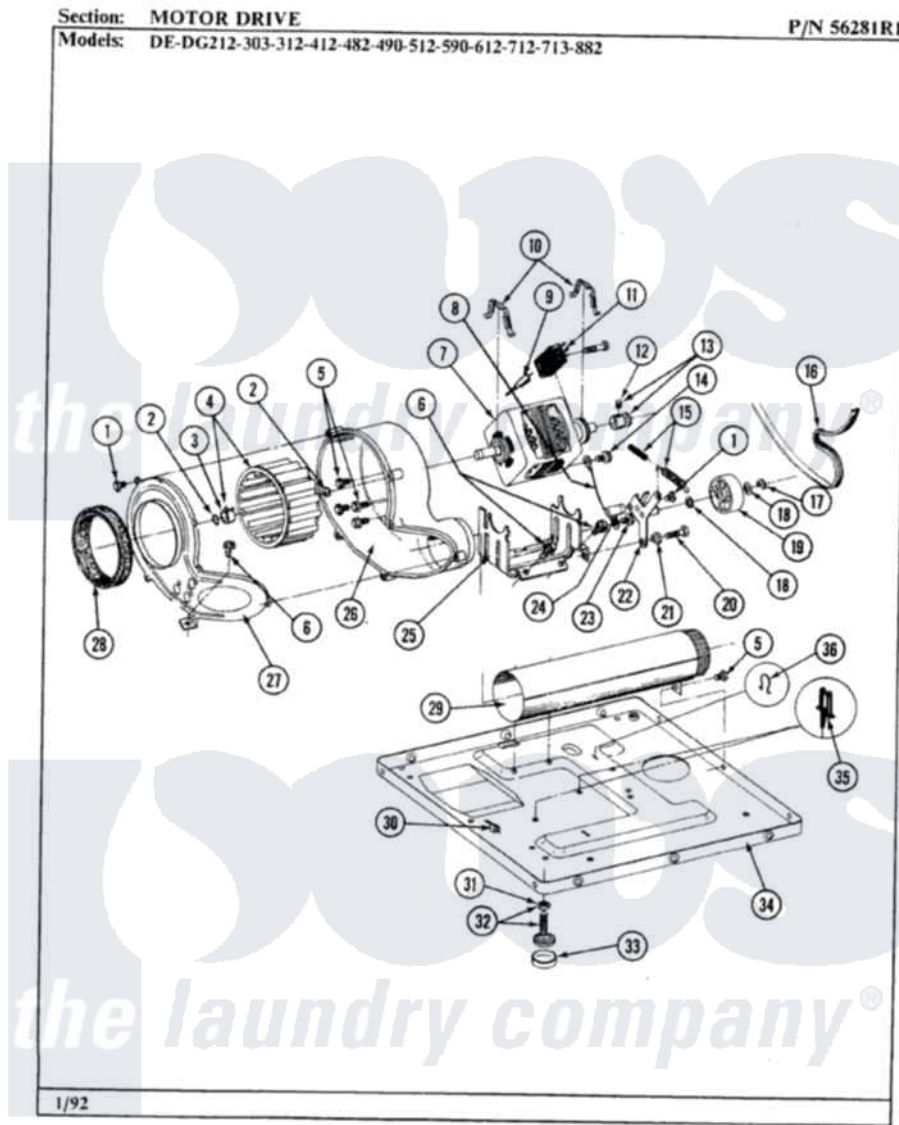

# Maytag GDE212 06 - MOTOR DRIVE

-40-

Maytag [Residential Maytag GDE212 Dryer Parts](#) Parts Diagram 06 - MOTOR DRIVE  
 Click on the part number to view part

Item	Original Part Number	Replaced By	Status	Part Description
1	Y312961	<a href="#">W10116751</a>		Screw
2	410233	<a href="#">9703438</a>		Ring-Retrn
3	<a href="#">312967</a>			Clamp, Blower Housing
4	<a href="#">Y303836</a>			Blower Wheel Assembly And Clamp
5	Y310632	<a href="#">1163839</a>		Screw
6	<a href="#">Y313561</a>			Screw---NA
7	Y303358	<a href="#">W10410999</a>		Motor-Drive
8	<a href="#">901220</a>			Ground Wire
9	306448		Not Available	WIRE
10	<a href="#">Y015825</a>			Clip, Motor To Motor Support
11	Y303877		Not Available	SWITCH, MOTOR EXTERNAL START No.303358-2, No.303358-4, 303358-7
"	<a href="#">Y303879</a>			Switch, Motor External Start
"	306207		Not Available	(PROD. No.303358-8 & No.303358-9)
12	<a href="#">Y053241</a>			Set Screw, Motor Pulley