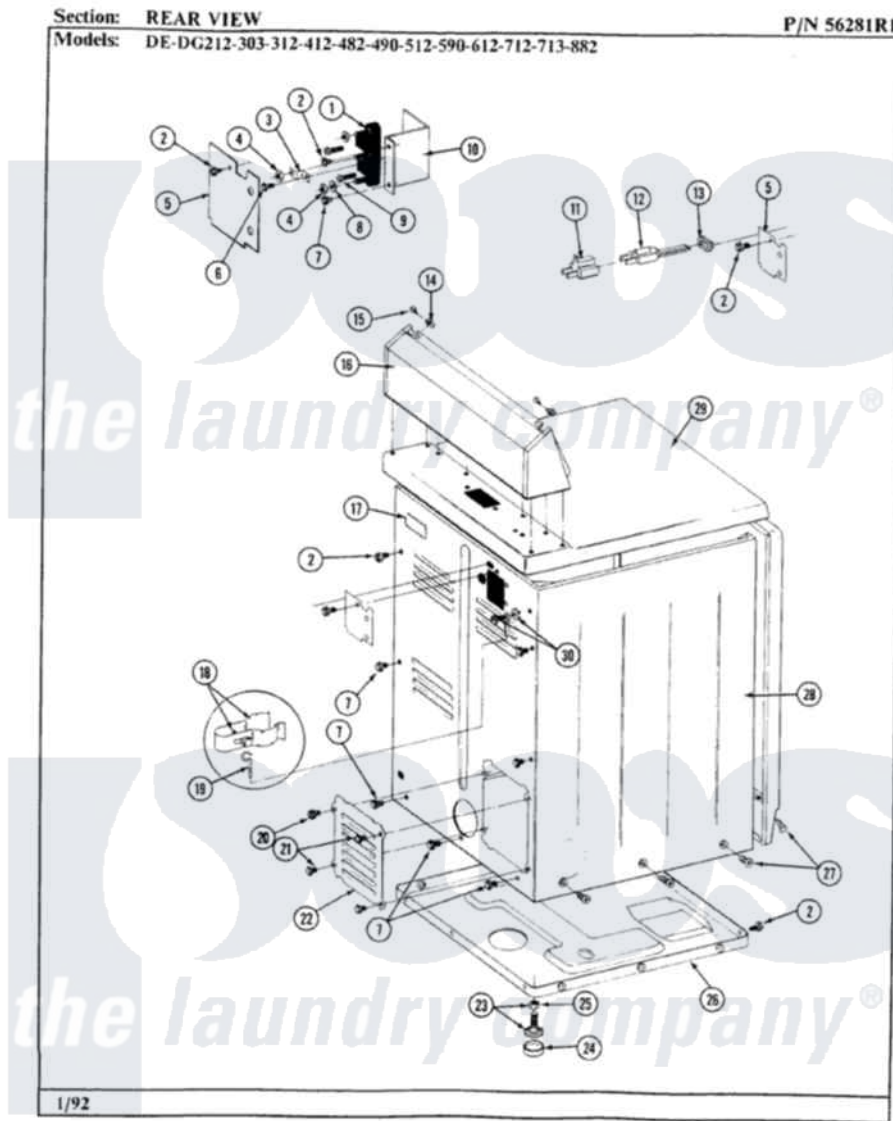

Maytag GDE212 08 - REAR VIEW

28

Maytag [Residential Maytag GDE212 Dryer Parts](#) Parts Diagram 08 - REAR VIEW
 Click on the part number to view part

Item	Original Part Number	Replaced By	Status	Part Description
1	400008			Block, Terminal
2	Y313561			Screw---NA
3	Y312184			Strap, Grounding
4	311484	112432		Nut
5	Y312905		Not Available	COVER, TERMINAL
6	Y311423	489483		Screw 10-32 X 1/2
7	Y310632	1163839		Screw
8	Y311270			Washer, Terminal Block
9	Y312209	W10001200		Screw
10	Y312904			Bracket, Terminal Block
14	215075			Fastener, Control Panel To Console
15	210932			Screw, No.8 X 9/16 Ctsk Note: Screw, Inlet Duct
16	305193M		Not Available	CONSOLE-HARVEST WHEAT
17	214519			LABEL, ELECTRICAL INSTR. PART NOT USED-GAS MODELS ONLY

18	301548		Clamp, Ground Wire
19	311155		Ground Wire And Clamp
20	Y313559		Screw
21	211294	90767	Screw, 8A X 3/8 HeX Washer Head Tapping
22	Y312951	Not Available	ACCESS COVER, BACK
23	Y305086		Adjustable Leg And Nut
24	Y314137		Foot, Rubber
25	Y052740	62739	Nut, Lock
26	Y303361	Not Available	BASE ASSY. (UPPER & LOWER)
27	213007		Xfor Cabinet See Cabinet, Back
28	305193M	Not Available	CONSOLE-HARVEST WHEAT
29	307104M	Not Available	TOP COVER ASSY
30	303846	22003781	Screw, Ground Strap