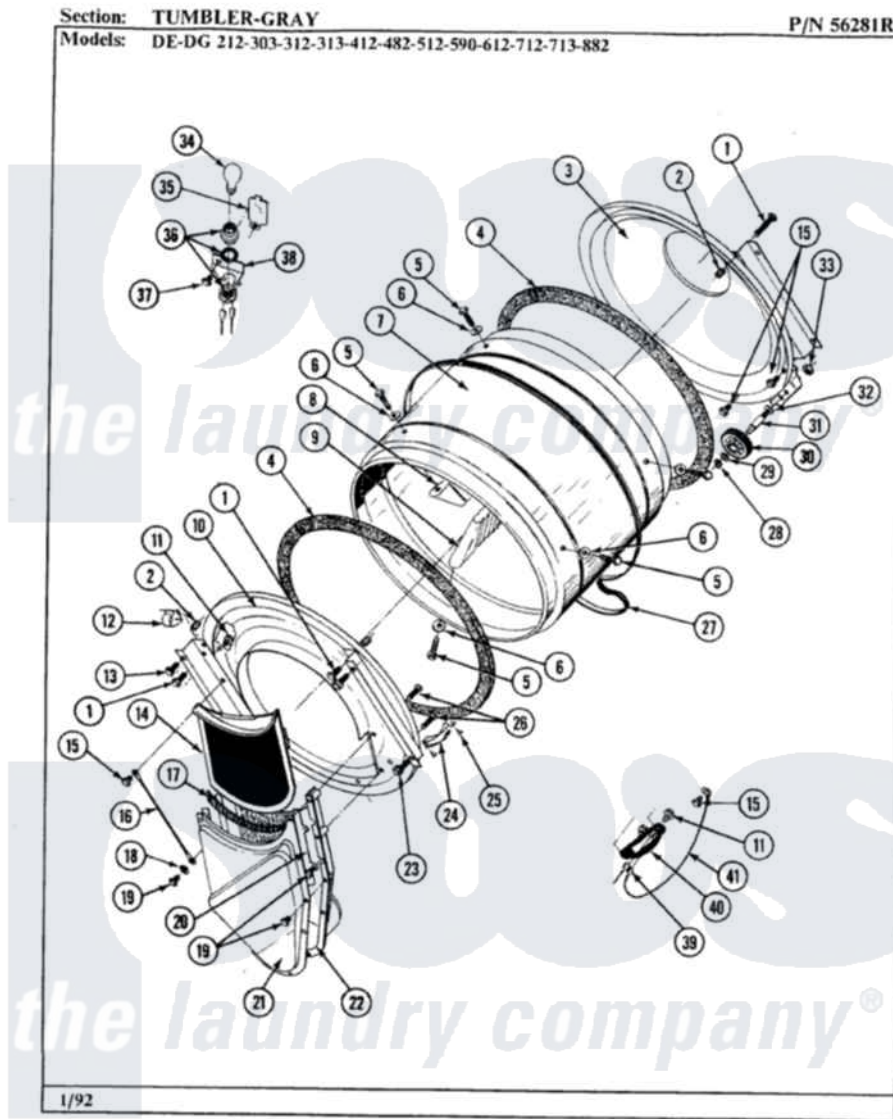

Maytag GDE212 10 - TUMBLER-GRAY

32

Maytag [Residential Maytag GDE212 Dryer Parts](#) Parts Diagram 10 - TUMBLER-GRAY
Click on the part number to view part

Item	Original Part Number	Replaced By	Status	Part Description
1	313764		Not Available	SCREW
2	313915	31-3915		Tech Sheet
3	Y306660	33001106		Back, Tumbler
4	Y313541	33313541		Seal- Tumbler
5	Y310759			Screw, Tumbler Baffles
6	314158			Washer, Baffle To Tumbler
7	305187		Not Available	TUMBLER W/BAFFLES
"	Y314153		Not Available	TUMBLER No.
8	314154		Not Available	TUMBLER BAFFLE - SHORT
9	314155	33001004		Baffle, Tall
10	Y303815	33001231		Front- Tumbler
12	Y310376			Clip, Door Switch Harness
13	Y313561			Screw---NA
14	Y304388	33001003		Screen, Lint
15	211294	90767		Screw, 8A X 3/8 HeX Washer Head Tapping
16	205810			Wire, Ground

17	Y313796		Lint Seal
18	310557		Washer
19	Y312961	W10116751	Screw
20	Y313795		Guide For Lint Screen
21	Y312964	Not Available	OUTLET DUCT - OUTER HALF
22	Y304810	Not Available	OUTLET DUCT ASSEMBLY---S
23	Y310632	1163839	Screw
24	306508		Tumbler Bearing Kit ---W
25	210720		Rivet, Bearing To Tumbler Fmt
26	Y314110	33002917	Screw, No.10-16
27	Y312959		Poly "V" Belt For Tumbler
28	410233	9703438	Ring-Retrn
29	312535		Washer, Vault Mounting Brk.
30	Y303373	12001541	Drum Roller/Washer Assembly--W
31	Y312948	6-3129480	Shaft- Tumbler
32	Y313347	312535	Washer, Vault Mounting Brk.
33	312538	33001443	Nut, Hex