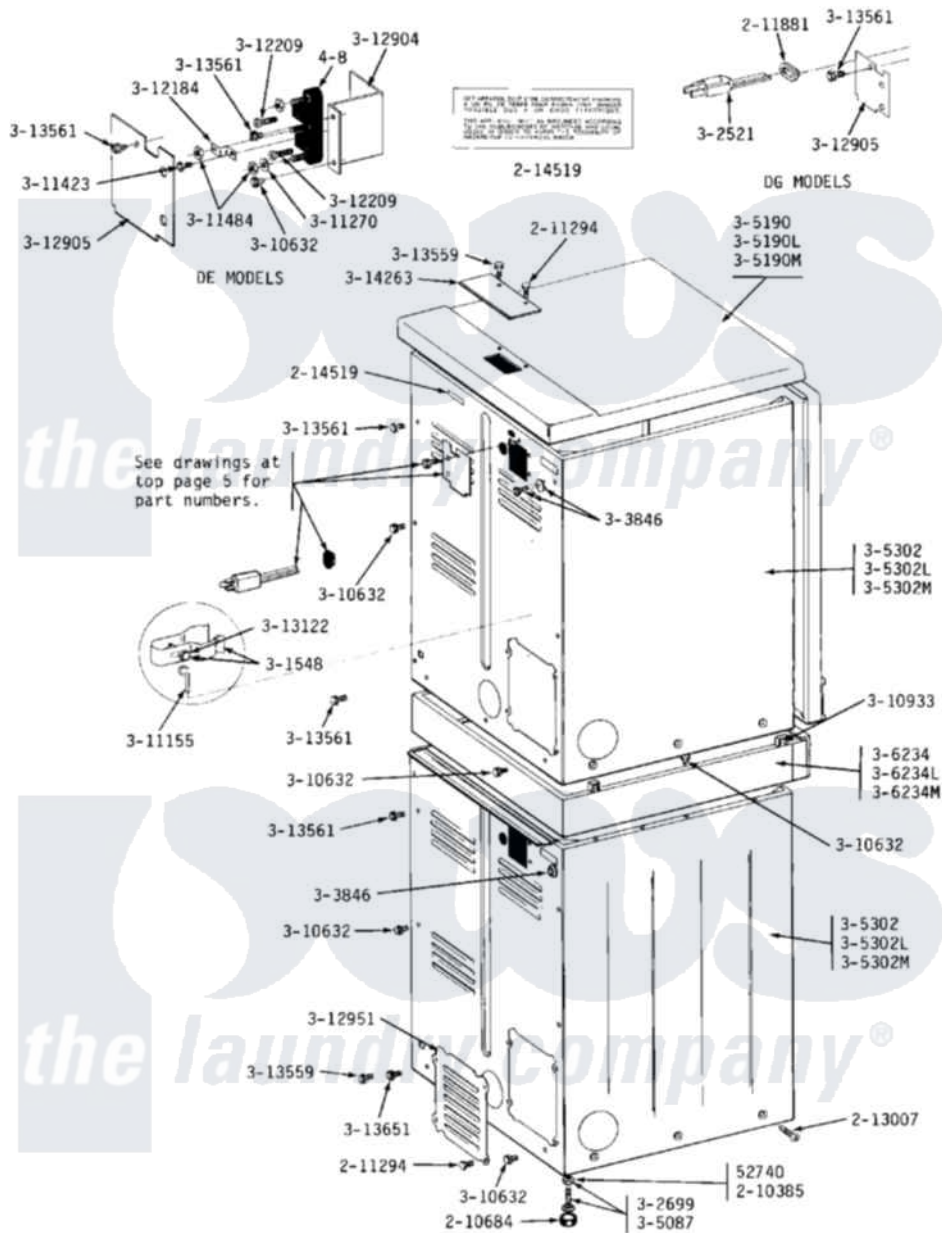

Maytag GDE23CD 02 - REAR VIEW

Maytag Residential Maytag GDE23CD Dryer Parts Parts Diagram 02 - REAR VIEW
 Click on the part number to view part

Item	Original Part Number	Replaced By	Status	Part Description
001	Y052740	62739		Nut, Lock
002	210385			Lock Nut For Adjustable Leg
003	210684			Foot, Adjustable Leg
004	211294	90767		Screw, 8A X 3/8 HeX Washer Head Tapping
005	213007			Xfor Cabinet See Cabinet, Back
006	214519			LABEL, ELECTRICAL INSTR. PART NOT USED-GAS MODELS ONLY
007	301548			Clamp, Ground Wire
008	Y302699	22003428		Leg, Adjustable
NI	NLA		Not Available	SCREW & WASHER ASSY.
010	Y305087	22003544		Adjustable Leg W/Foot And Nut
011	Y305190	307104		Top Cover Assembly
NI	NLA		Not Available	(ALM)
"	NLA		Not Available	(H. WHEAT)

"	NLA	Not Available	CABINET (WHT)
"	NLA	Not Available	(ALM)
"	NLA	Not Available	(H. WHEAT)
"	NLA	Not Available	COUPLING COLLAR (WHT)
"	NLA	Not Available	(ALM)
"	NLA	Not Available	(H. WHEAT)
020	Y310632	1163839	Screw
021	310933	33002194	Nut, Speed
022	311155		Ground Wire And Clamp
023	Y311423	489483	Screw 10-32 X 1/2
024	311484	112432	Nut
025	Y312184		Strap, Grounding
026	Y312209	W10001200	Screw
027	Y312904		Bracket, Terminal Block
028	Y312905	Not Available	COVER, TERMINAL
029	Y312951	Not Available	ACCESS COVER, BACK
030	313122		Screw - Baffle To Tumbler
031	Y313559		Screw
032	Y313561		Screw---NA
NI	NLA	Not Available	TOP COVER PLATE
"	314663	214354	Screw, Top Cover To Cabnt.
035	400008		Block, Terminal