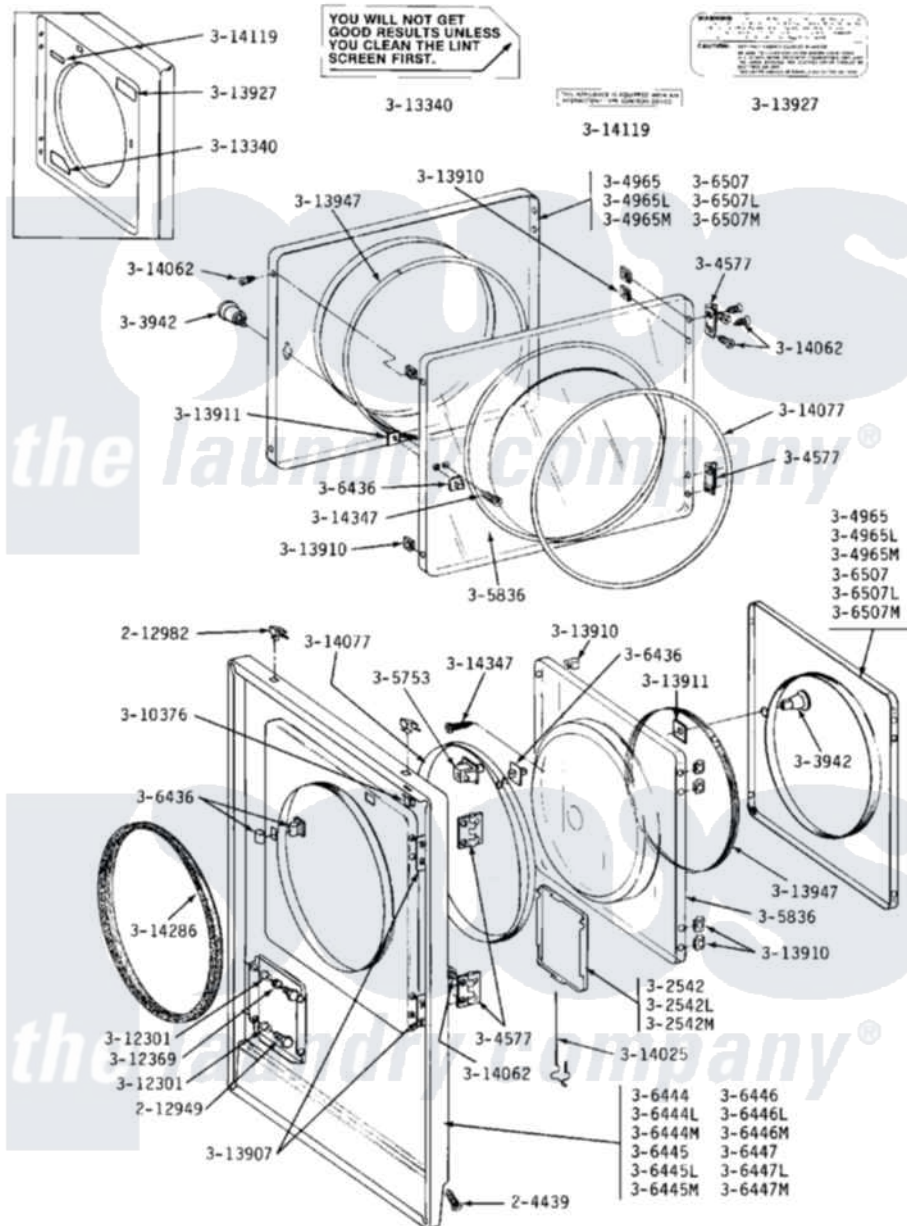

# Maytag GDE23CD 04 - FRONT PANEL & DOOR ASSEMBLY

Maytag [Residential Maytag GDE23CD Dryer Parts](#) Parts Diagram 04 - FRONT PANEL & DOOR ASSEMBLY  
 Click on the part number to view part

Item	Original Part Number	Replaced By	Status	Part Description
001	<a href="#">204439</a>			Screw And Fstner Assembly
003	212982	<a href="#">22001650</a>		Fastener, Spring
NI	NLA		Not Available	KNOB & SCREW
008	Y304577	<a href="#">33001230</a>		Hinge, Door
009	<a href="#">304965</a>			Door Complete-White
NI	NLA		Not Available	(ALM)
"	NLA		Not Available	(H. WHEAT)
012	Y305753	<a href="#">W10169313</a>		Switch-Dor
NI	NLA		Not Available	INNER DOOR W/KNOB & SCREW
014	<a href="#">306436</a>			Door Latch Kit-W
NI	NLA		Not Available	FRONT PANEL (WHT)
"	NLA		Not Available	(ALM)
"	NLA		Not Available	(H. WHEAT)
"	NLA		Not Available	FRONT PANEL (WHT)
"	NLA		Not Available	(ALM)
"	NLA		Not Available	(H. WHEAT)

"	NLA	Not Available	DOOR PANEL (WHT)
"	NLA	Not Available	(ALM)
"	NLA	Not Available	(H. WHEAT)
030	<a href="#">Y310376</a>		Clip, Door Switch Harness
033	Y313340		LABEL, LINT SCREEN INSTRUCTION
034	<a href="#">Y313907</a>		Fastener, Twin
035	<a href="#">Y313910</a>		Clip, Door Liner To Outer Panel
036	<a href="#">Y313911</a>		Door Strike Retainer
037	Y313927		INSTRUCTION LABEL
038	<a href="#">Y313947</a>		Gasket For Window
040	<a href="#">Y314062</a>		Screw, Door Hinge And Panel
041	<a href="#">314077</a>		Door Seal
NI	NLA	Not Available	GAS IGNITION LABEL
043	<a href="#">314286</a>		Seal For Front Panel
NI	NLA	Not Available	SCREW, DOOR KNOB