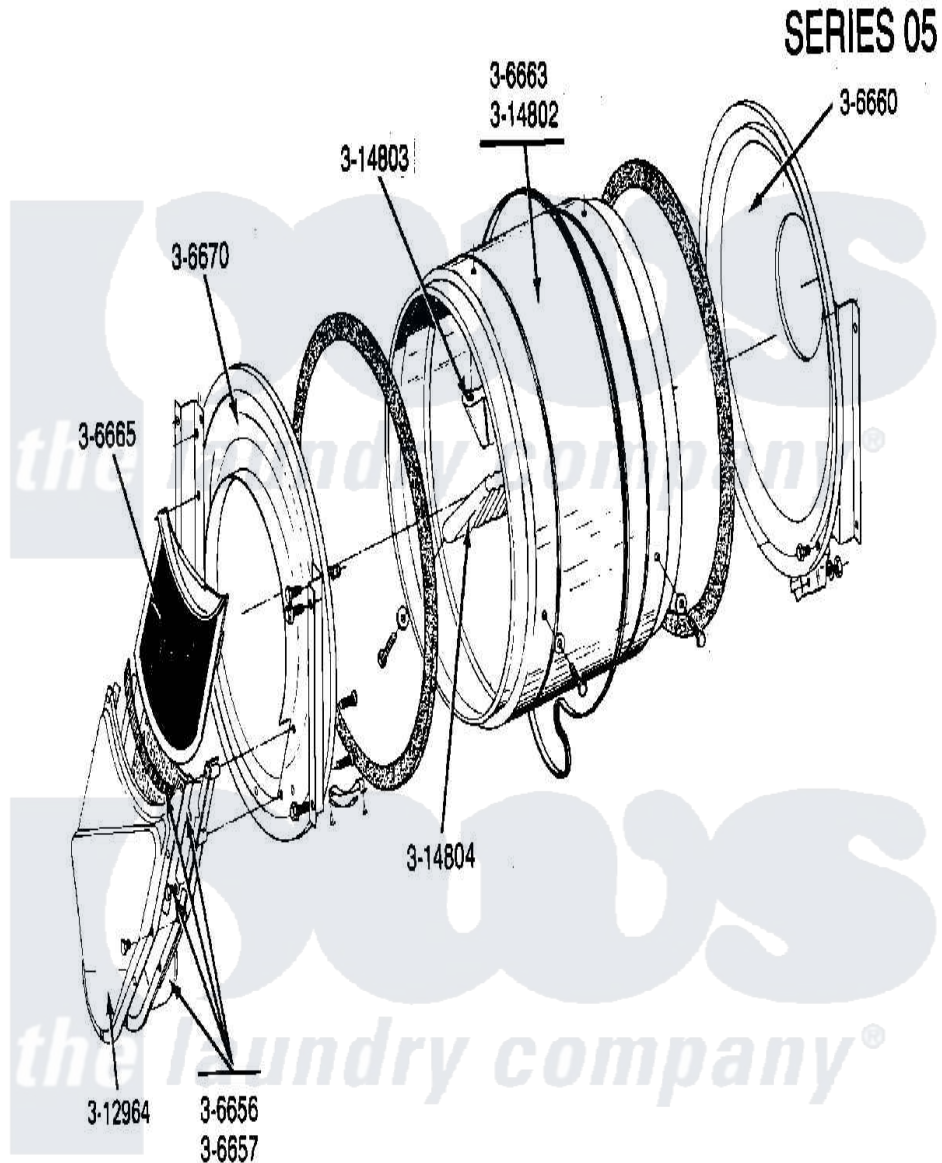

Maytag GDE23CD 06 - TUMBLER (FRONT & BACK)(SERIES 05)

Maytag Residential Maytag GDE23CD Dryer Parts Parts Diagram 06 - TUMBLER (FRONT & BACK)(SERIES 05)
 Click on the part number to view part

Item	Original Part Number	Replaced By	Status	Part Description
001	306656		Not Available	OUTLET DUCT & GRID ASSEMBLY
002	306657		Not Available	OUTLET DUCT & GRID
003	Y306660	33001106		Back, Tumbler
004	306663		Not Available	TUMBLER W/BAFFLES
005	Y306665	33001003		Screen, Lint
NI	NLA		Not Available	TUMBLER FRONT---NA
007	314802		Not Available	TUMBLER W/OUT BAFFLES
008	314803	33001012		Baffle
009	314804	33001004		Baffle, Tall