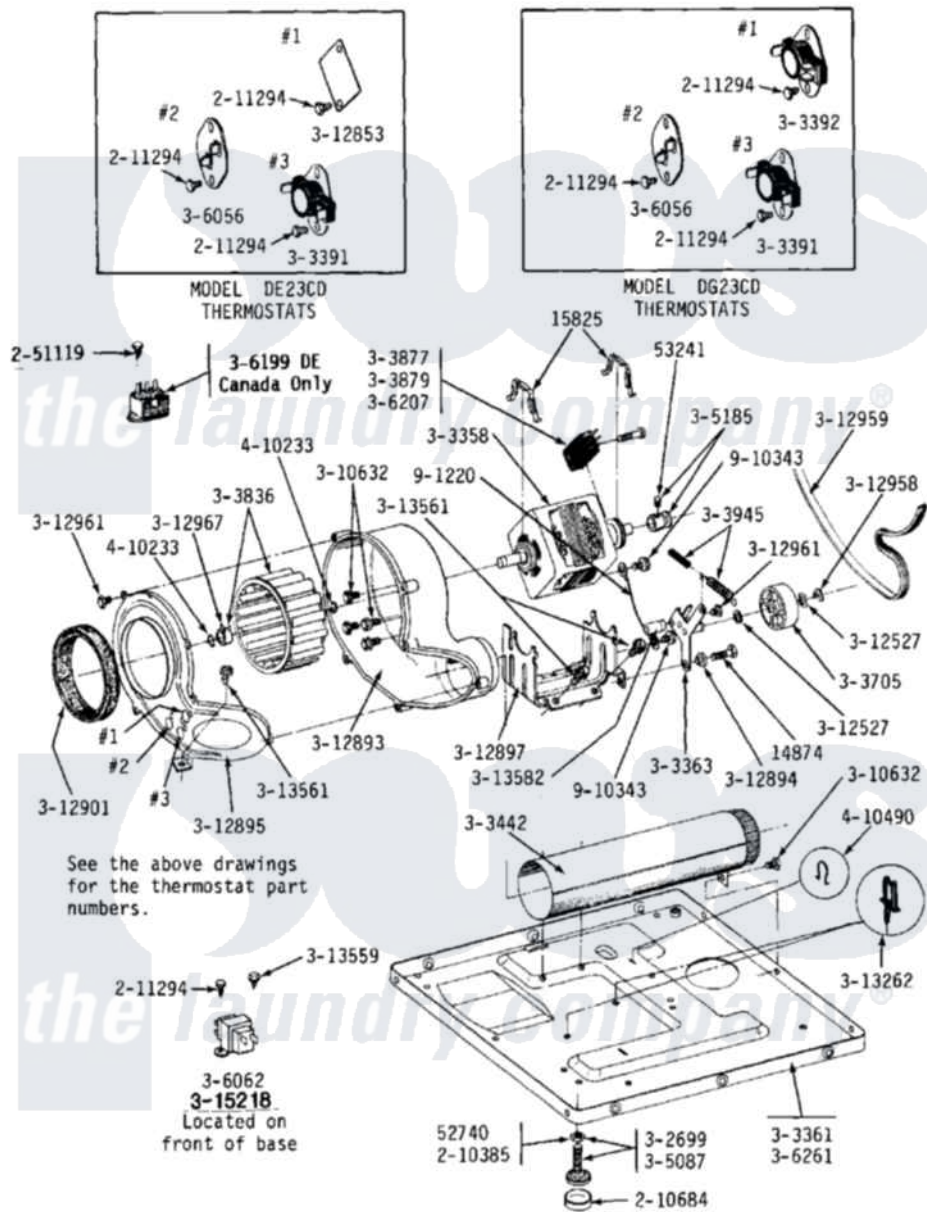

# Maytag GDE23CD 08 - MOTOR, BLOWER, BASE FRAME & THERMOSTATS

Maytag Residential Maytag GDE23CD Dryer Parts Parts Diagram 08 - MOTOR, BLOWER, BASE FRAME & THERMOSTATS

Click on the part number to view part

Item	Original Part Number	Replaced By	Status	Part Description
001	Y251119	<a href="#">3177991</a>		Screw
002	<a href="#">Y014874</a>			Screw, Idler Arm And Sleeve
003	<a href="#">Y015825</a>			Clip, Motor To Motor Support
004	Y052740	<a href="#">62739</a>		Nut, Lock
005	<a href="#">Y053241</a>			Set Screw, Motor Pulley
006	<a href="#">210385</a>			Lock Nut For Adjustable Leg
007	<a href="#">210684</a>			Foot, Adjustable Leg
008	211294	<a href="#">90767</a>		Screw, 8A X 3/8 HeX Washer Head Tapping
009	Y302699	<a href="#">22003428</a>		Leg, Adjustable
010	Y303358	<a href="#">W10410999</a>		Motor-Drive
011	Y303361		Not Available	BASE ASSY. (UPPER & LOWER)
012	Y303363	<a href="#">6-3033630</a>		Idler Arm
013	Y303391	<a href="#">33303391</a>		Thermostat, Cycling