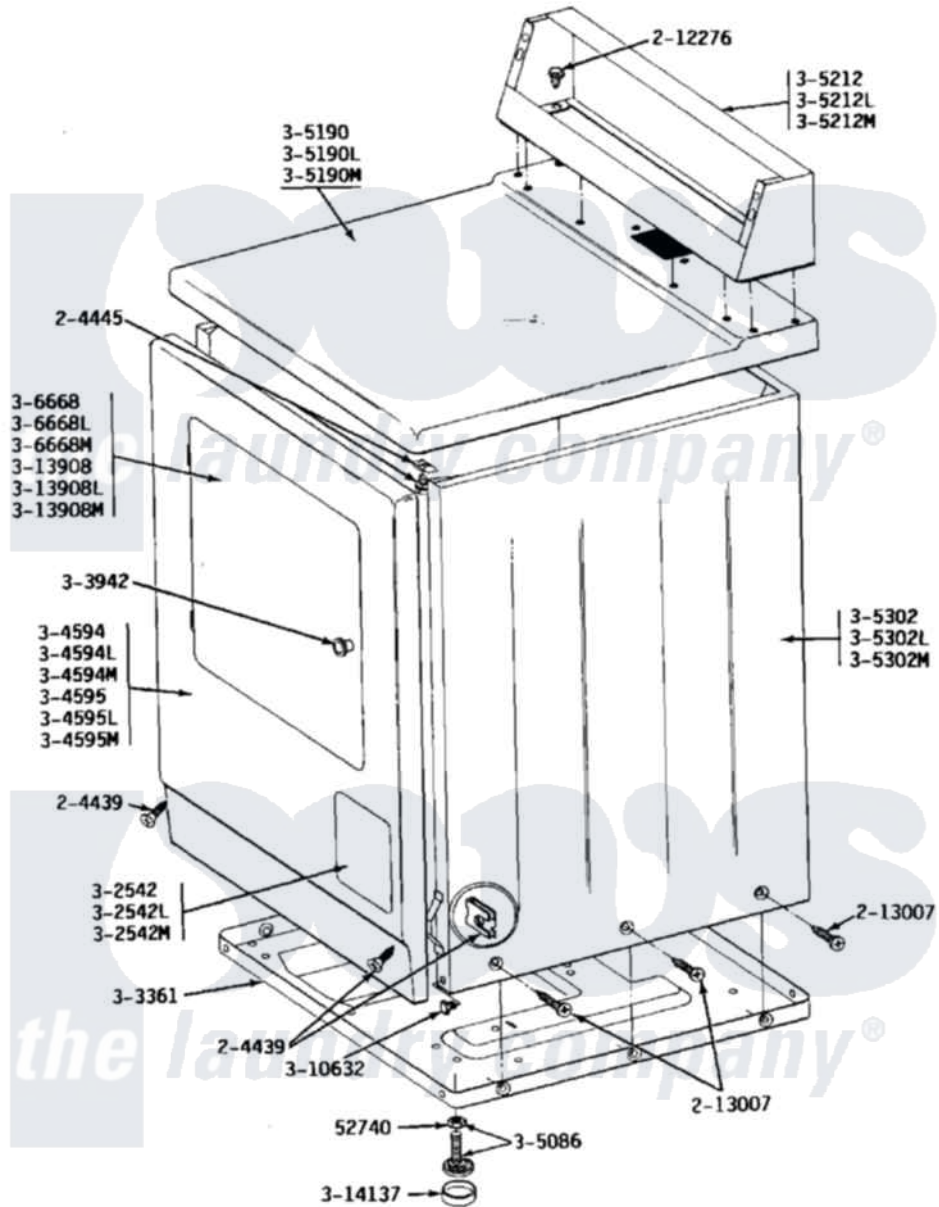

Maytag GDE24CA 01 - FRONT VIEW

Maytag Residential Maytag GDE24CA Dryer Parts Parts Diagram 01 - FRONT VIEW
 Click on the part number to view part

Item	Original Part Number	Replaced By	Status	Part Description
001	Y052740	62739		Nut, Lock
002	204439			Screw And Fstner Assembly
003	204445			Screw And Fastener Assembly
004	212276	W10116760		Screw
005	213007			Xfor Cabinet See Cabinet, Back
009	Y303361		Not Available	BASE ASSY. (UPPER & LOWER)
NI	NLA		Not Available	KNOB AND SCREW
"	NLA		Not Available	FRONT PANEL-WHITE
"	NLA		Not Available	FRONT PANEL-ALMOND
"	NLA		Not Available	FRONT PANEL-HARVEST WHEAT
017	Y305086			Adjustable Leg And Nut
018	Y305190	307104		Top Cover Assembly
NI	NLA		Not Available	TOP COVER-ALMOND
"	NLA		Not Available	TOP COVER-HARVEST WHEAT

"	NLA		Not Available	CONSOLE-WHITE
"	NLA		Not Available	CONSOLE-ALMOND
"	NLA		Not Available	CONSOLE-HARVEST WHEAT
"	NLA		Not Available	CABINET-WHITE
"	NLA		Not Available	CABINET-ALMOND
"	NLA		Not Available	CABINET-HARVEST WHEAT
027	Y306668			DOOR (WHT)
NI	NLA		Not Available	DOOR-ALMOND
"	NLA		Not Available	DOOR-HARVEST WHEAT
030	Y310632	1163839		Screw
031	Y313908			DOOR PANEL-WHITE
NI	NLA		Not Available	DOOR PANEL-ALMOND
"	NLA		Not Available	DOOR PANEL-HARVEST WHEAT
034	Y314137			Foot, Rubber