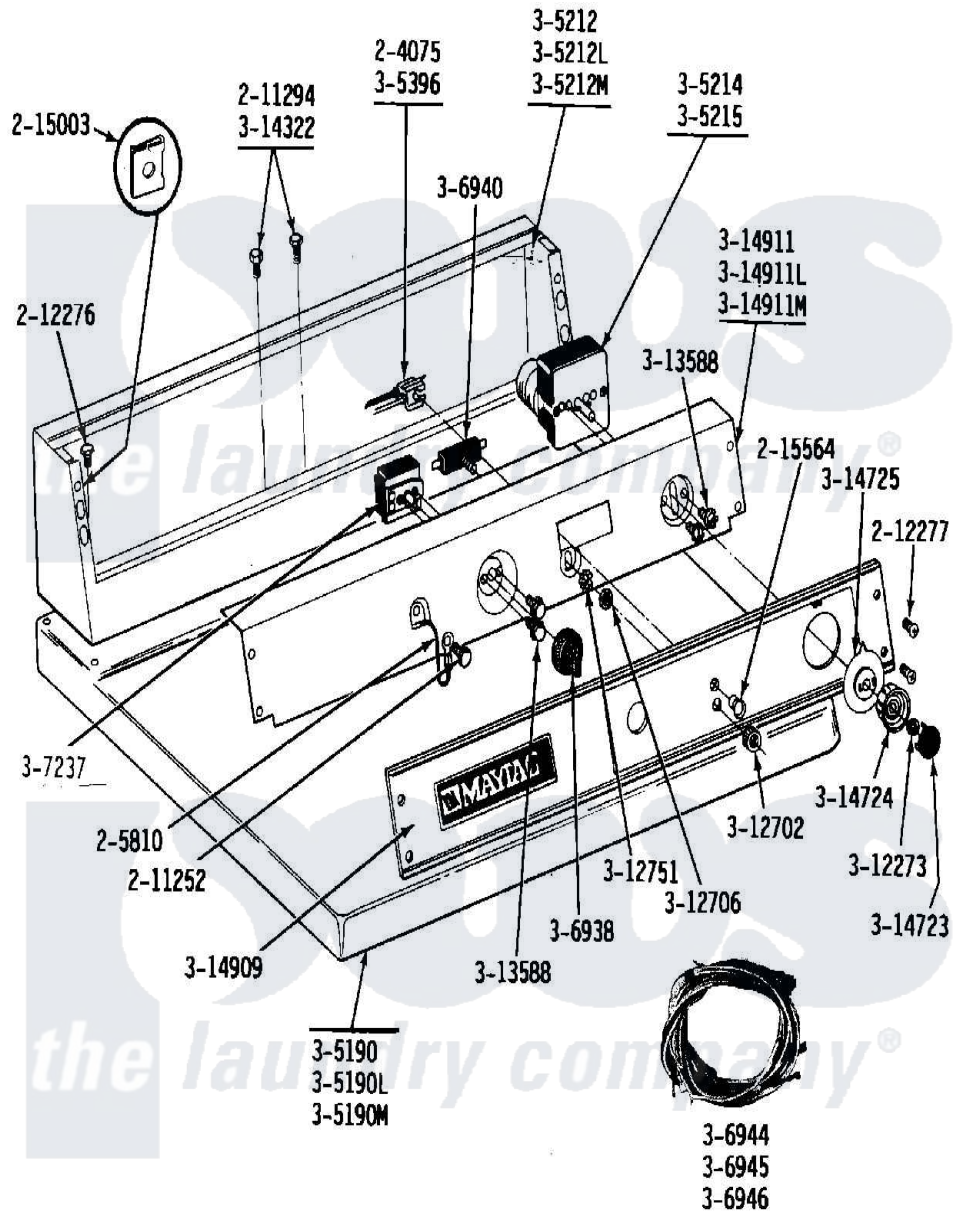

Maytag GDE24CA 02 - CA CONTROL PANEL

Maytag Residential Maytag GDE24CA Dryer Parts Parts Diagram 02 - CA CONTROL PANEL
 Click on the part number to view part

Item	Original Part Number	Replaced By	Status	Part Description
001	204075		Not Available	PILOT LAMP (DG MODELS ONLY)
002	205810			Wire, Ground
003	211252			Screw, Ground Wire
004	211294	90767		Screw, 8A X 3/8 HeX Washer Head Tapping
005	212276	W10116760		Screw
006	212277			Screw, No.8 X 1/2 Inch
007	215003			Fastener, Panel And Bracket
008	215564			Lens, Indicator Light
009	Y305190	307104		Top Cover Assembly
NI	NLA		Not Available	TOP COVER-ALMOND
"	NLA		Not Available	TOP COVER-HARVEST WHEAT
"	NLA		Not Available	CONSOLE-WHITE
"	NLA		Not Available	CONSOLE-ALMOND
"	NLA		Not Available	CONSOLE-HARVEST WHEAT

015	305214		Timer
016	305215	305214	Timer
017	Y305396		Not Available LAMP, INDICATOR
018	306938		Knob, Selector Switch
019	307237	W10327105	Switch, Cycle Selection
020	306940	W10149462	Switch, Push-To-Start
NI	NLA		Not Available MAIN WIRE HARNESS - DE
"	NLA		Not Available MAIN WIRE HARNESS - DE
024	312273		Nut, Control Knob
025	Y312702		Knurled Nut, Start Switch
026	Y312706	422617	Nut
027	312751		Lockwasher, Start Switch
028	Y313588	488234	Screw 8-32 X 1/4
029	Y314322	211251	Screw, Transformer
030	314723	W10133501	Cap, Knob
031	314724		Knob For Timer
032	314725	33001500	Dial, Timer Indicator
033	314909	33001021	Panel, Control
NI	NLA		Not Available BACK-UP PLATE (WHITE)
"	NLA		Not Available BACK UP PLATE-ALMOND
"	NLA		Not Available BACK UP PLATE-HARVEST WHEAT