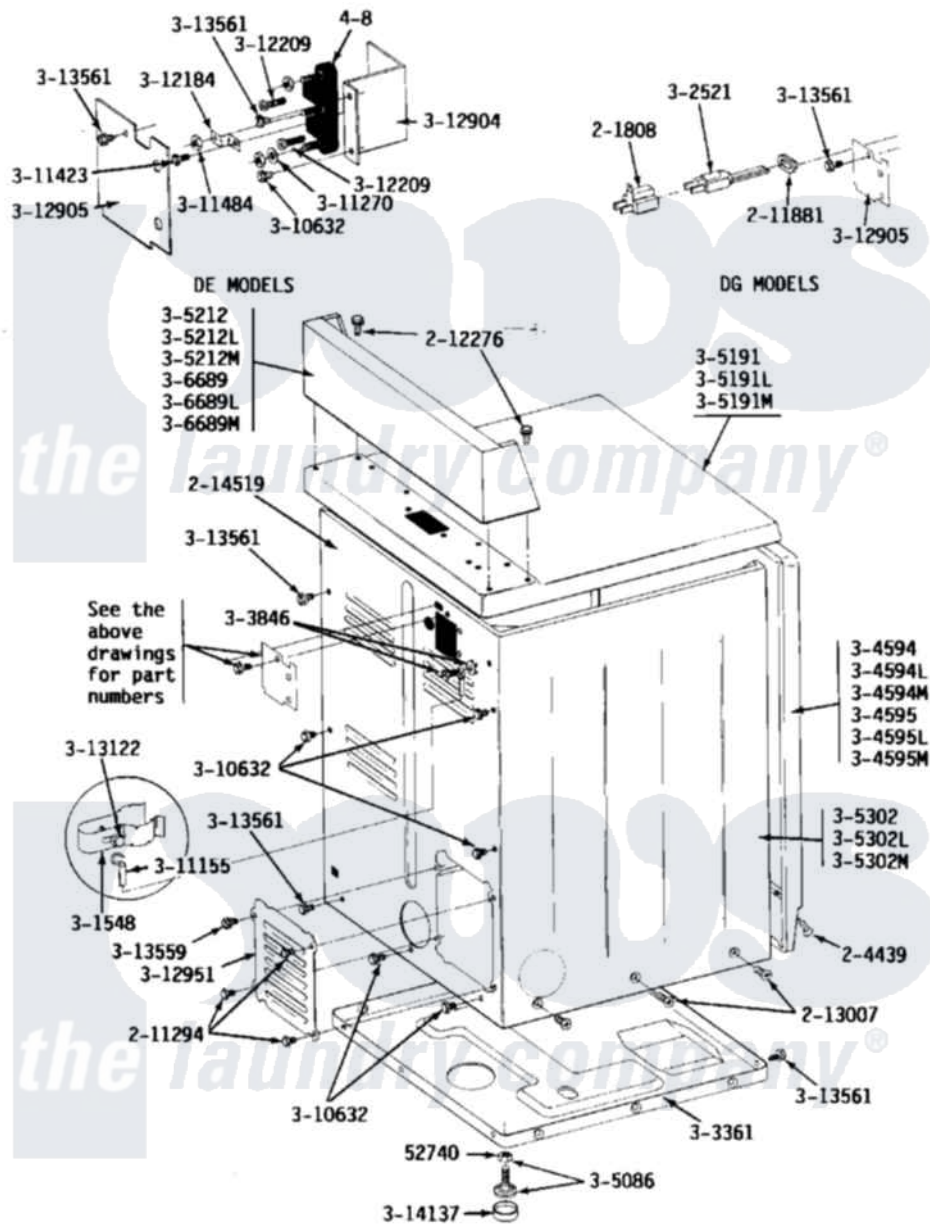

Maytag GDE24CA 03 - REAR VIEW

Maytag [Residential Maytag GDE24CA Dryer Parts](#) Parts Diagram 03 - REAR VIEW
 Click on the part number to view part

Item	Original Part Number	Replaced By	Status	Part Description
001	Y052740	62739		Nut, Lock
002	Y201808			Converter
003	204439			Screw And Fstner Assembly
004	211294	90767		Screw, 8A X 3/8 HeX Washer Head Tapping
006	212276	W10116760		Screw
007	213007			Xfor Cabinet See Cabinet, Back
008	214519			LABEL, ELECTRICAL INSTR. PART NOT USED-GAS MODELS ONLY
009	301548			Clamp, Ground Wire
010	302521		Not Available	CORD, POWER PART NOT USED-GAS MODELS ONLY
011	Y303361		Not Available	BASE ASSY. (UPPER & LOWER)
NI	NLA		Not Available	SCREW & WASHER ASSY.
"	NLA		Not Available	FRONT PANEL-WHITE
"	NLA		Not Available	FRONT PANEL-ALMOND

"	NLA		Not Available	FRONT PANEL-HARVEST WHEAT
019	Y305086			Adjustable Leg And Nut
NI	305168	33002916		Power Cord, Canadian 240V
021	Y305191		Not Available	TOP COVER-WHITE
NI	NLA		Not Available	TOP COVER-ALMOND
"	NLA		Not Available	TOP COVER-HARVEST WHEAT
"	NLA		Not Available	CONSOLE-WHITE
"	NLA		Not Available	CONSOLE-ALMOND
"	NLA		Not Available	CONSOLE-HARVEST WHEAT
"	NLA		Not Available	CABINET-WHITE
"	NLA		Not Available	CABINET-ALMOND
"	NLA		Not Available	CABINET-HARVEST WHEAT
"	NLA		Not Available	CONTROL COVER (WHT)
"	NLA		Not Available	CONTROL COVER ASSY----NA
"	NLA		Not Available	CONTROL COVER ASSY
033	Y310632	1163839		Screw
034	311155			Ground Wire And Clamp
035	Y311270			Washer, Terminal Block
036	Y311423	489483		Screw 10-32 X 1/2
037	311484	112432		Nut
038	Y312184			Strap, Grounding
039	Y312209	W10001200		Screw
040	Y312904			Bracket, Terminal Block
041	Y312905		Not Available	COVER, TERMINAL
042	Y312951		Not Available	ACCESS COVER, BACK
043	313122			Screw - Baffle To Tumbler
044	Y313559			Screw
045	Y313561			Screw----NA
046	Y314137			Foot, Rubber
047	400008			Block, Terminal