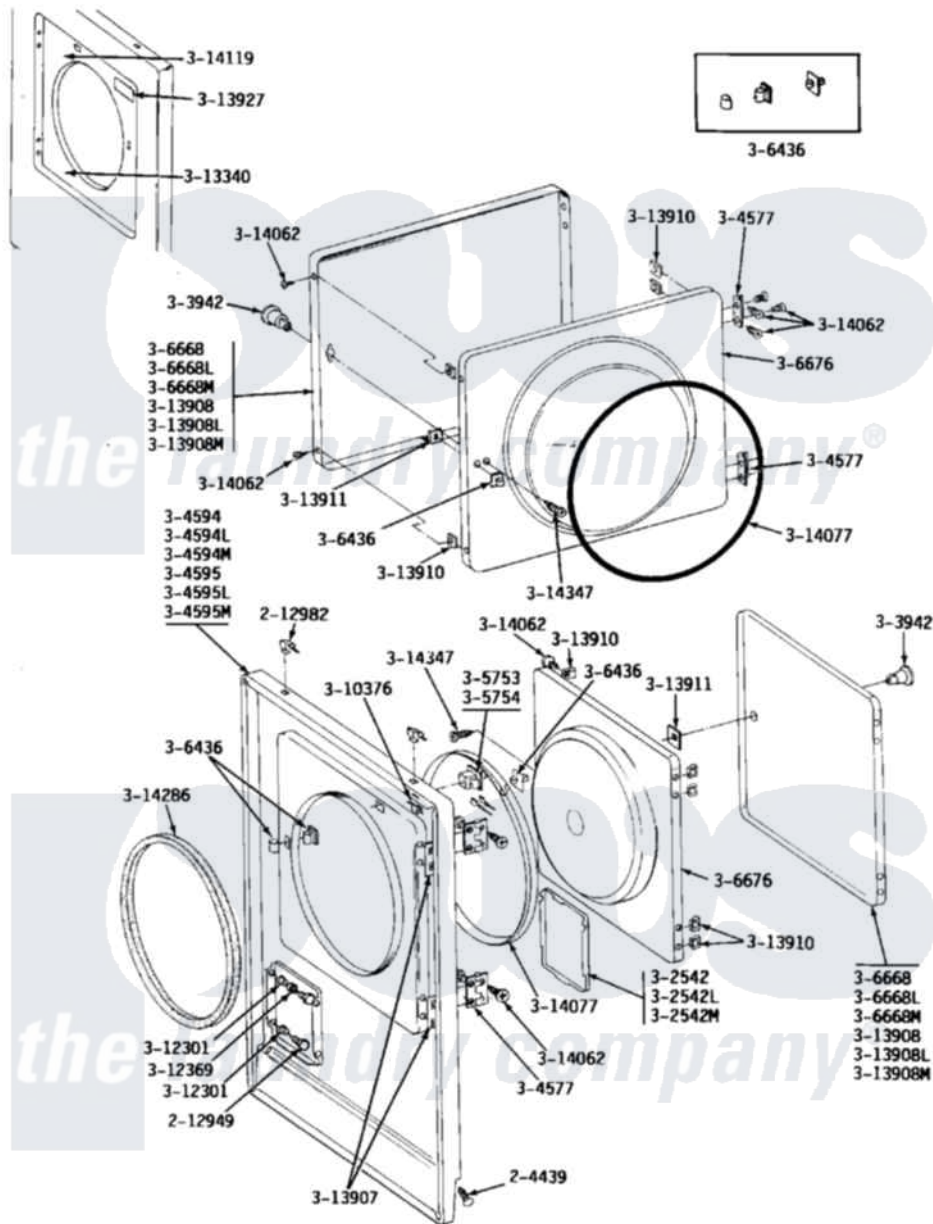

Maytag GDE24CA 04 - FRONT PANEL & DOOR ASSEMBLY

Maytag [Residential Maytag GDE24CA Dryer Parts](#) Parts Diagram 04 - FRONT PANEL & DOOR ASSEMBLY
 Click on the part number to view part

Item	Original Part Number	Replaced By	Status	Part Description
001	204439			Screw And Fstner Assembly
002	212949	22001866		Screw, Relay
003	212982	22001650		Fastener, Spring
NI	NLA		Not Available	ACCESS DOOR (WHITE)
"	NLA		Not Available	ACCESS DOOR-ALMOND
"	NLA		Not Available	ACCESS DOOR-HARVEST WHEAT
"	NLA		Not Available	KNOB AND SCREW
"	NLA		Not Available	FRONT PANEL-WHITE
"	NLA		Not Available	FRONT PANEL-ALMOND
"	NLA		Not Available	FRONT PANEL-HARVEST WHEAT
011	Y304577	33001230		Hinge, Door
014	306436			Door Latch Kit-W
012	Y305753	W10169313		Switch-Dor
015	Y306668			DOOR (WHT)
NI	NLA		Not Available	DOOR-ALMOND

"	NLA	Not Available	DOOR-HARVEST WHEAT
"	NLA	Not Available	INNER DOOR WITH KNOB
019	Y310376		Clip, Door Switch Harness
NI	NLA	Not Available	BUSHING FOR ACCESS STUD
021	312369		Sleeve, Access Panel Stud Part Not Used
022	Y313340		LABEL, LINT SCREEN INSTRUCTION
023	Y313907		Fastener, Twin
024	Y313908		DOOR PANEL-WHITE
NI	NLA	Not Available	DOOR PANEL-ALMOND
"	NLA	Not Available	DOOR PANEL-HARVEST WHEAT
027	Y313910		Clip, Door Liner To Outer Panel
028	Y313911		Door Strike Retainer
029	Y313927		INSTRUCTION LABEL
030	Y314062		Screw, Door Hinge And Panel
031	314077		Door Seal
NI	NLA	Not Available	GAS IGNITION LABEL
033	314286		Seal For Front Panel
NI	NLA	Not Available	SCREW FOR DOOR KNOB---NA