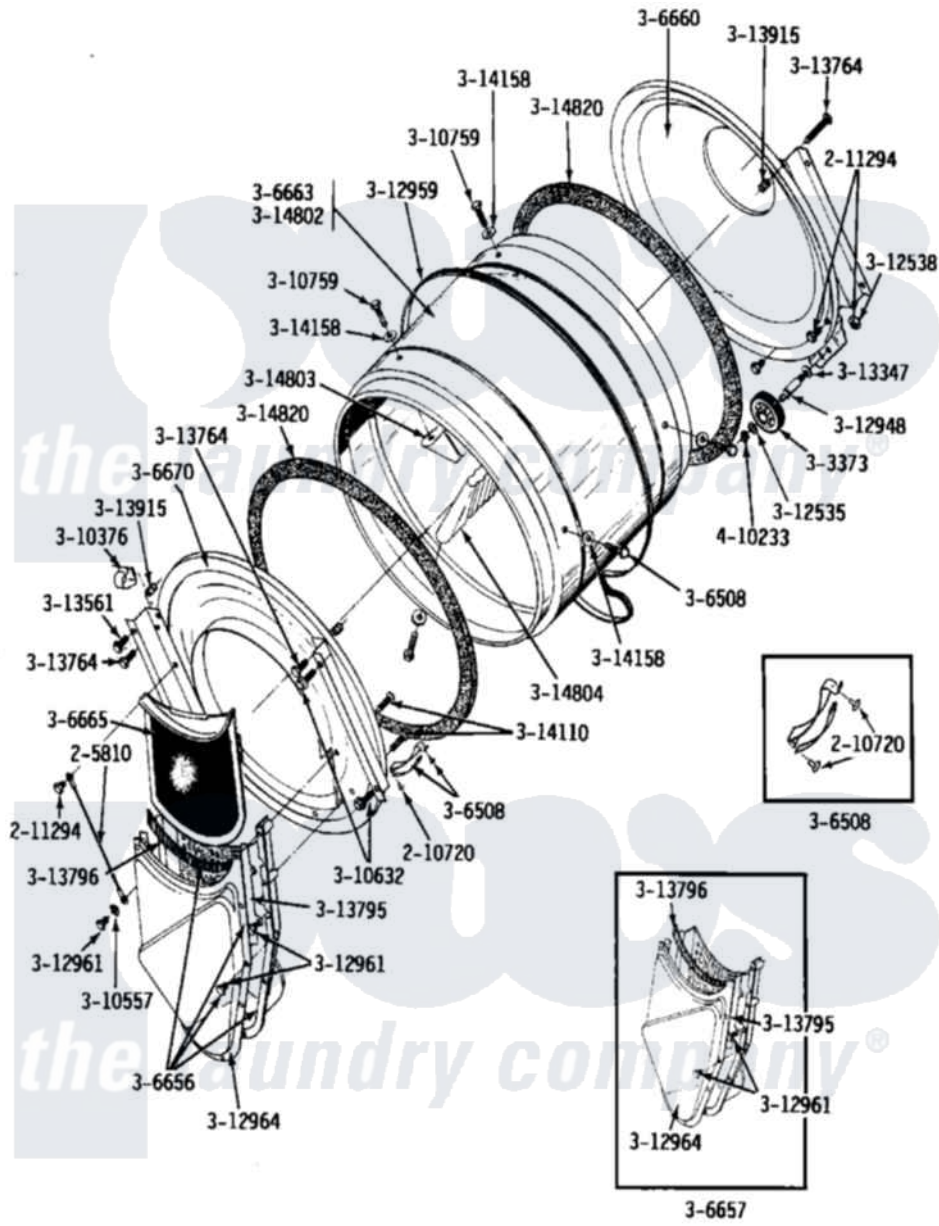

# Maytag GDE24CA 05 - LINT SCREEN, TUMBLER (FRONT & BACK)

Maytag Residential Maytag GDE24CA Dryer Parts Parts Diagram 05 - LINT SCREEN, TUMBLER (FRONT & BACK)  
 Click on the part number to view part

Item	Original Part Number	Replaced By	Status	Part Description
001	<a href="#">205810</a>			Wire, Ground
002	<a href="#">210720</a>			Rivet, Bearing To Tumbler Frnt
003	211294	<a href="#">90767</a>		Screw, 8A X 3/8 HeX Washer Head Tapping
004	Y303373	<a href="#">12001541</a>		Drum Roller/Washer Assembly--W
005	<a href="#">306508</a>			Tumbler Bearing Kit ----W
006	306656		Not Available	OUTLET DUCT & GRID ASSEMBLY
007	306657		Not Available	OUTLET DUCT & GRID
008	Y306660	<a href="#">33001106</a>		Back, Tumbler
009	306663		Not Available	TUMBLER W/BAFFLES
010	Y306665	<a href="#">33001003</a>		Screen, Lint
NI	NLA		Not Available	TUMBLER FRONT----NA
012	<a href="#">Y310376</a>			Clip, Door Switch Harness
013	<a href="#">310557</a>			Washer
014	Y310632	<a href="#">1163839</a>		Screw

015	<a href="#">Y310759</a>		Screw, Tumbler Baffles
016	<a href="#">312535</a>		Washer, Vault Mounting Brk.
017	312538	<a href="#">33001443</a>	Nut, Hex
018	Y312948	<a href="#">6-3129480</a>	Shaft- Tumbler
019	<a href="#">Y312959</a>		Poly "V" Belt For Tumbler
020	Y312961	<a href="#">W10116751</a>	Screw
021	Y312964	Not Available	OUTLET DUCT - OUTER HALF
022	Y313347	<a href="#">312535</a>	Washer, Vault Mounting Brk.
023	<a href="#">Y313561</a>		Screw----NA
NI	NLA	Not Available	SCREW
025	<a href="#">Y313795</a>		Guide For Lint Screen
026	<a href="#">Y313796</a>		Lint Seal
NI	NLA	Not Available	COVER, THREAD
028	Y314110	<a href="#">33002917</a>	Screw, No.10-16
029	<a href="#">314158</a>		Washer, Baffle To Tumbler
030	314802	Not Available	TUMBLER W/OUT BAFFLES
NI	314803	<a href="#">33001012</a>	Baffle
032	314803	<a href="#">33001012</a>	Baffle
033	314804	<a href="#">33001004</a>	Baffle, Tall
034	<a href="#">314820</a>		Seal, Tumbler
035	410233	<a href="#">9703438</a>	Ring-Retrn