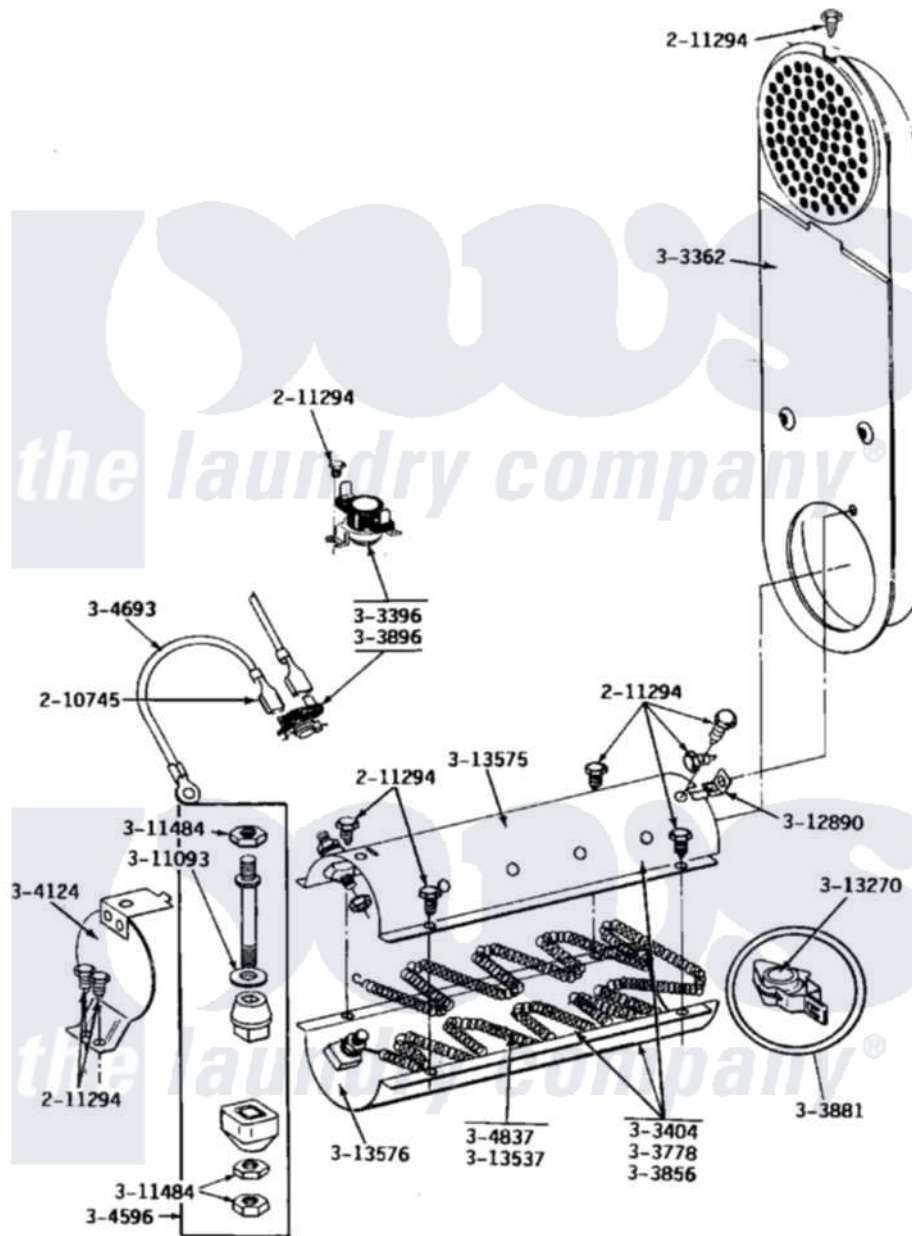

Maytag GDE24CA 06 - INLET DUCT & HEATER ASSEMBLY

Maytag [Residential Maytag GDE24CA Dryer Parts](#) Parts Diagram 06 - INLET DUCT & HEATER ASSEMBLY
 Click on the part number to view part

Item	Original Part Number	Replaced By	Status	Part Description
001	210745			Wire Terminal
002	211294	90767		Screw, 8A X 3/8 HeX Washer Head Tapping
003	Y303362			Inlet Duct Assembly - DE
004	303396			Thermostat, Hi-Limit
005	Y303404			Heater Assembly Complete
006	Y303778			Heater Assembly Complete
007	Y303856		Not Available	HEATER ASSY. COMPLETE (208V)
008	Y303881			Clip And Insulator Assembly
009	303896			Hi-Limit Thermostat-Canada
010	304124		Not Available	HEATER SHIELD
011	Y304596			Terminal Insulator Assembly
012	Y304693			Jumper Wire
013	Y304837	W10116793		Element
014	311093			Washer, Terminal Connection
015	311484	112432		Nut

016	Y312890		Retainer, Heater Chamber
017	Y313270		Insulator For Heater Elemen
018	Y313537		Heater Element 240 Volt
019	Y313575	Not Available	HEATER CHAMBER, TOP
020	Y313576		Heater Chamber, Bottom