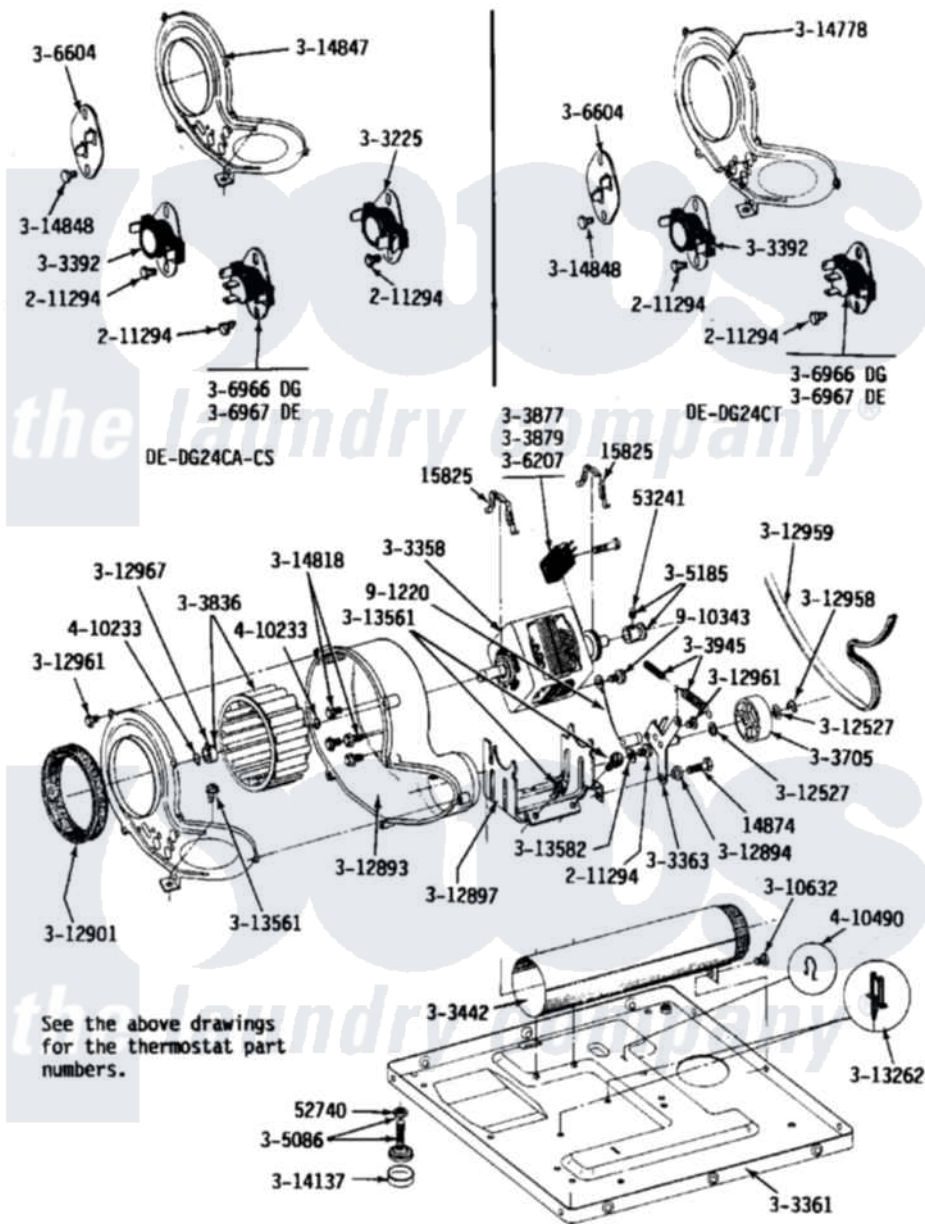

Maytag GDE24CA 07 - MOTOR, BLOWER, BASE FRAME & THERMOSTATS

Maytag Residential Maytag GDE24CA Dryer Parts Parts Diagram 07 - MOTOR, BLOWER, BASE FRAME & THERMOSTATS

Click on the part number to view part

Item	Original Part Number	Replaced By	Status	Part Description
001	Y014874			Screw, Idler Arm And Sleeve
002	Y015825			Clip, Motor To Motor Support
003	Y052740	62739		Nut, Lock
004	Y053241			Set Screw, Motor Pulley
005	211294	90767		Screw, 8A X 3/8 HeX Washer Head Tapping
006	Y303225			Thermostat, Permanent Press
007	Y303358	W10410999		Motor-Drve
008	Y303361		Not Available	BASE ASSY. (UPPER & LOWER)
009	Y303363	6-3033630		Idler Arm
010	303392			Thermostat, Cycling
011	Y303442			EXHAUST DUCT ASSEMBLY
012	Y303705	6-3037050		Pulley- ID
013	Y303836			Blower Wheel Assembly And Clamp

014	Y303877		Not Available	SWITCH, MOTOR EXTERNAL START No.303358-2, No.303358-4, 303358-7
015	Y303879			Switch, Motor External Start
016	Y303945			IDLER SPRING ASSY. W/PLUG
017	Y305086			Adjustable Leg And Nut
018	Y305185	6-3051850		Pulley- MO
NI	NLA		Not Available	SWITCH, MOTOR START- PROD.
"	NLA		Not Available	WIRE
021	306604			Cut-Off, Thermal Part Not Used
023	306967			Thermostat, Multi-Temp Part Not Used Mde26ct-MN Only
024	Y310632	1163839		Screw
025	Y312527			Washer, Idler Shaft
026	Y312893			Housing, Blower
027	Y312894	315772		Sleeve, Idler Arm
NI	NLA		Not Available	SUPPORT, MOTOR
029	Y312901			Seal, Housing Cover
030	312958	354987		Ring, Retaining
031	Y312959			Poly "V" Belt For Tumbler
032	Y312961	W10116751		Screw
033	312967			Clamp, Blower Housing
034	Y313262	W10116752		Retainer-
035	Y313561			Screw----NA
036	Y313582	W10116756		Spacer
037	Y314137			Foot, Rubber
038	314818	1163839		Screw
039	314847			COVER, BLOWER HOUSING
041	410233	9703438		Ring-Retrn
042	901220			Ground Wire
043	910343	488234		Screw 8-32 X 1/4