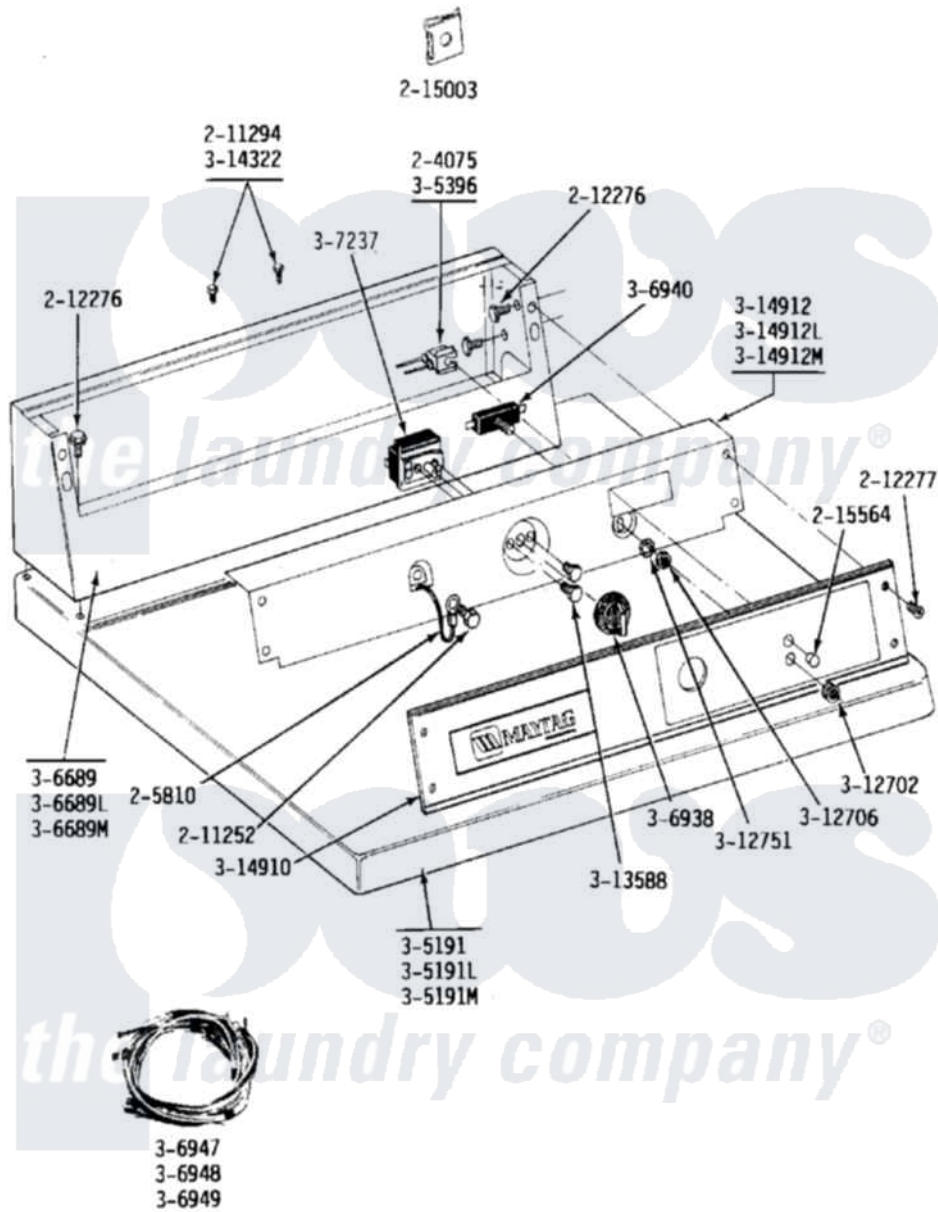

# Maytag GDE24CS 01 - CS CONTROL PANEL

Maytag [Residential Maytag GDE24CS Dryer Parts](#) Parts Diagram 01 - CS CONTROL PANEL  
 Click on the part number to view part

Item	Original Part Number	Replaced By	Status	Part Description
001	204075		Not Available	PILOT LAMP (DG MODELS ONLY)
002	<a href="#">205810</a>			Wire, Ground
003	<a href="#">211252</a>			Screw, Ground Wire
004	211294	<a href="#">90767</a>		Screw, 8A X 3/8 HeX Washer Head Tapping
005	212276	<a href="#">W10116760</a>		Screw
006	<a href="#">212277</a>			Screw, No.8 X 1/2 Inch
007	<a href="#">215003</a>			Fastener, Panel And Bracket
008	<a href="#">215564</a>			Lens, Indicator Light
009	Y305191		Not Available	TOP COVER-WHITE
NI	NLA		Not Available	TOP COVER-ALMOND
"	NLA		Not Available	TOP COVER-HARVEST WHEAT
012	Y305396		Not Available	LAMP, INDICATOR
NI	NLA		Not Available	CONTROL COVER (WHT)
"	NLA		Not Available	CONTROL COVER ASSY----NA

"	NLA		Not Available	CONTROL COVER ASSY
016	<a href="#">306938</a>			Knob, Selector Switch
017	307237	<a href="#">W10327105</a>		Switch, Cycle Selection
018	306940	<a href="#">W10149462</a>		Switch, Push-To-Start
NI	NLA		Not Available	MAIN WIRE HARNESS - DE
"	NLA		Not Available	MAIN WIRE HARNESS - DE
022	<a href="#">Y312702</a>			Knurled Nut, Start Switch
023	Y312706	<a href="#">422617</a>		Nut
024	<a href="#">312751</a>			Lockwasher, Start Switch
025	Y313588	<a href="#">488234</a>		Screw 8-32 X 1/4
026	Y314322	<a href="#">211251</a>		Screw, Transformer
NI	NLA		Not Available	CONTROL PANEL COMMERCIAL DRYER
028	314912		Not Available	BRACKET, CONTROL PANEL (WHT)
NI	NLA		Not Available	BACK UP PLATE-ALMOND
"	NLA		Not Available	BACK UP PLATE-HARVEST WHEAT