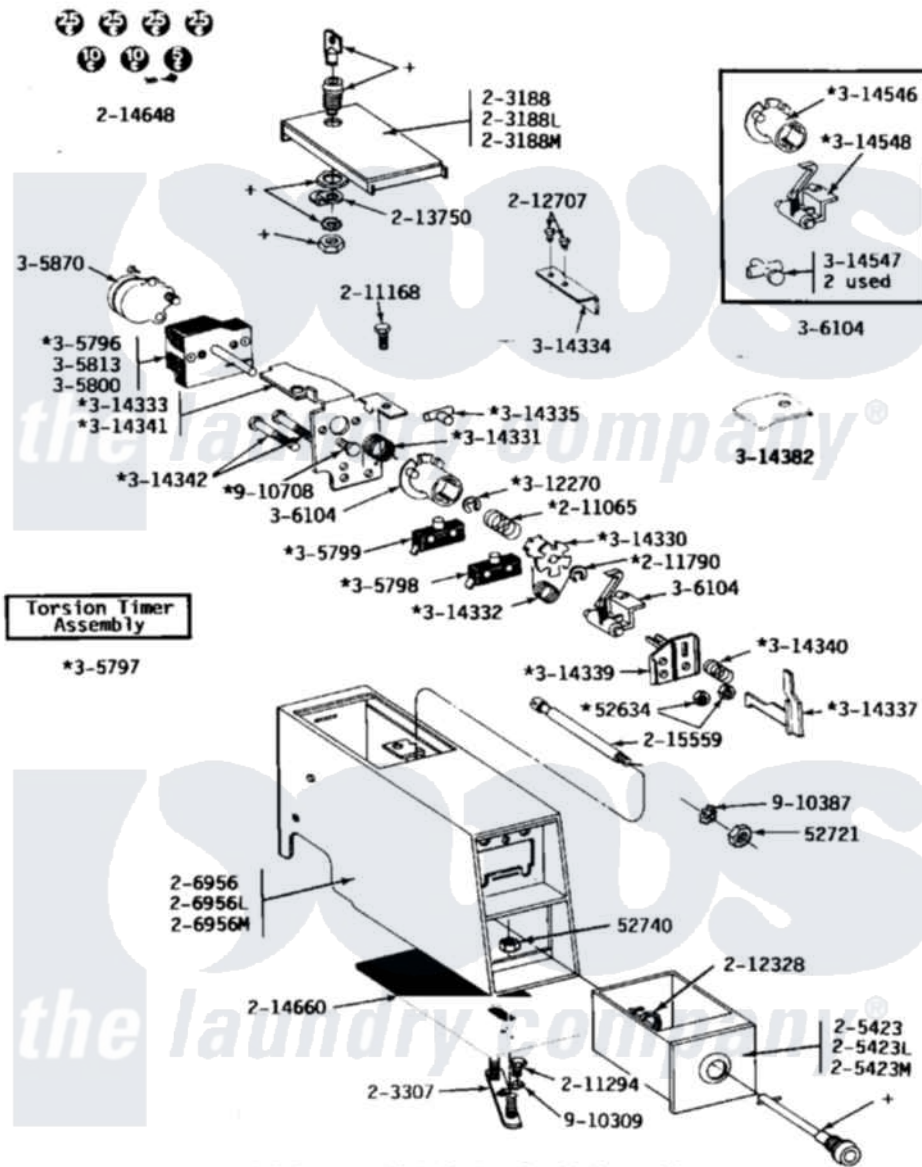

Maytag GDE24CS 02 - CS CONTROL PANEL/COIN BOX

+Contact your commercial laundry distributor for locks and keys.

Maytag [Residential Maytag GDE24CS Dryer Parts](#) Parts Diagram 02 - CS CONTROL PANEL/COIN BOX
 Click on the part number to view part

Item	Original Part Number	Replaced By	Status	Part Description
001	Y052634	701719		Nut, Hex
002	Y052721			Nut, Terminal Block Plate
003	Y052740	62739		Nut, Lock
004	203188		Not Available	TIMER ACCESS DOOR (WHT)
005	203188L		Not Available	ACCESS DOOR-ALMOND
006	203188M		Not Available	ACCESS DOOR-HARVEST WHEAT
NI	NLA		Not Available	MTG. STRAP---NA
008	205423	208883		Coin Box K
009	205423L	208883		Coin Box K
010	205423M	208883		Coin Box K
011	206956	22001405		Case, Coin Slide
012	206956L	22001405		Case, Coin Slide
013	206956M	22001405		Case, Coin Slide
014	211065			Spring, Index Wheel
015	211168	W10139210		Screw, 8-18 X 5/16