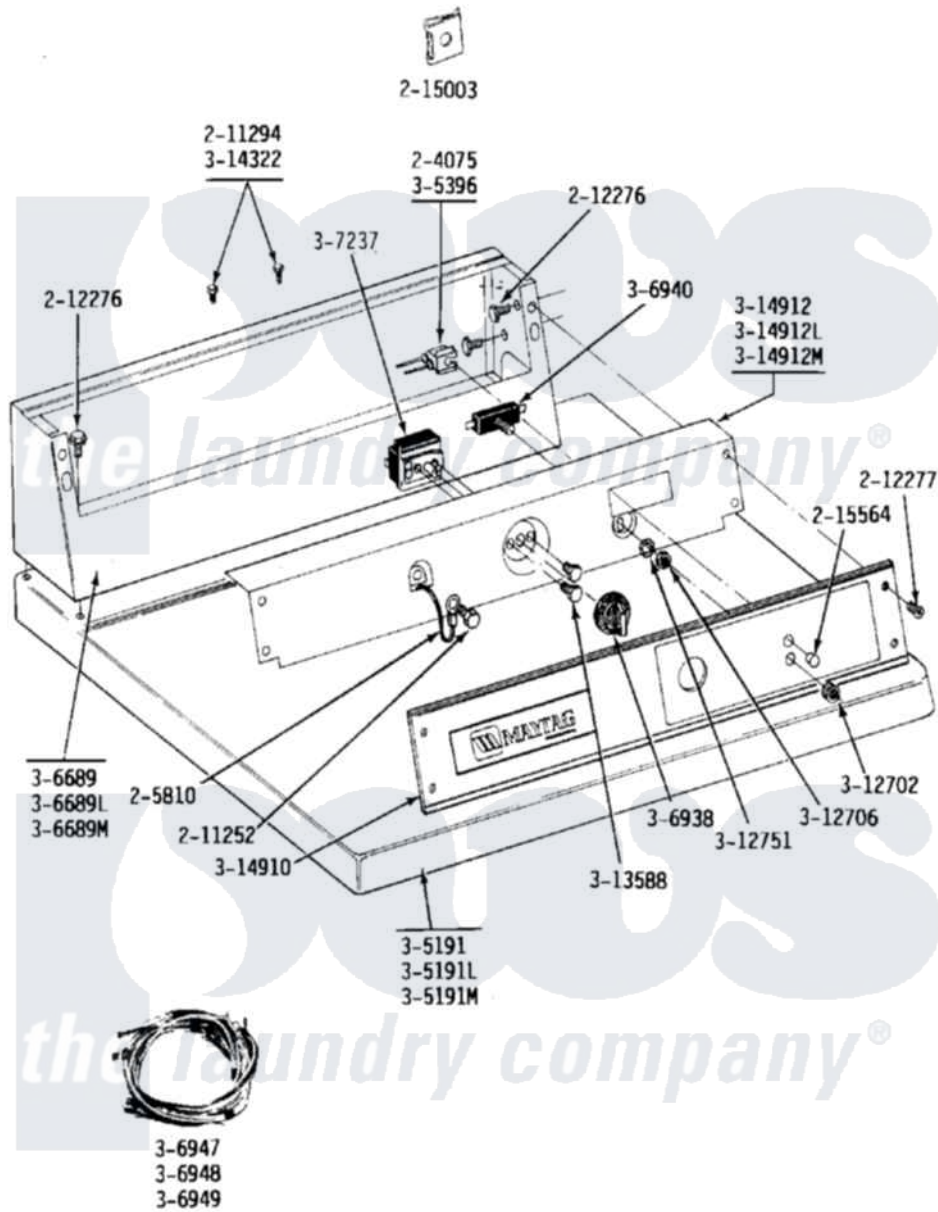

# Maytag GDE24CS 04 - FRONT VIEW

Maytag Residential Maytag GDE24CS Dryer Parts Parts Diagram 04 - FRONT VIEW  
 Click on the part number to view part

Item	Original Part Number	Replaced By	Status	Part Description
001	Y052740	<a href="#">62739</a>		Nut, Lock
002	203188		Not Available	TIMER ACCESS DOOR (WHT)
003	203188L		Not Available	ACCESS DOOR-ALMOND
004	203188M		Not Available	ACCESS DOOR-HARVEST WHEAT
005	NLA		Not Available	MTG. STRAP---NA
006	<a href="#">204439</a>			Screw And Fstner Assembly
007	<a href="#">204445</a>			Screw And Fastener Assembly
008	205423	<a href="#">208883</a>		Coin Box K
009	205423L	<a href="#">208883</a>		Coin Box K
010	205423M	<a href="#">208883</a>		Coin Box K
011	NLA		Not Available	MAYTAG COIN SLIDE
012	206956	<a href="#">22001405</a>		Case, Coin Slide
013	206956L	<a href="#">22001405</a>		Case, Coin Slide
014	206956M	<a href="#">22001405</a>		Case, Coin Slide
015	211204	<a href="#">00767</a>		Screw, 8A X 3/8 HeX Washer