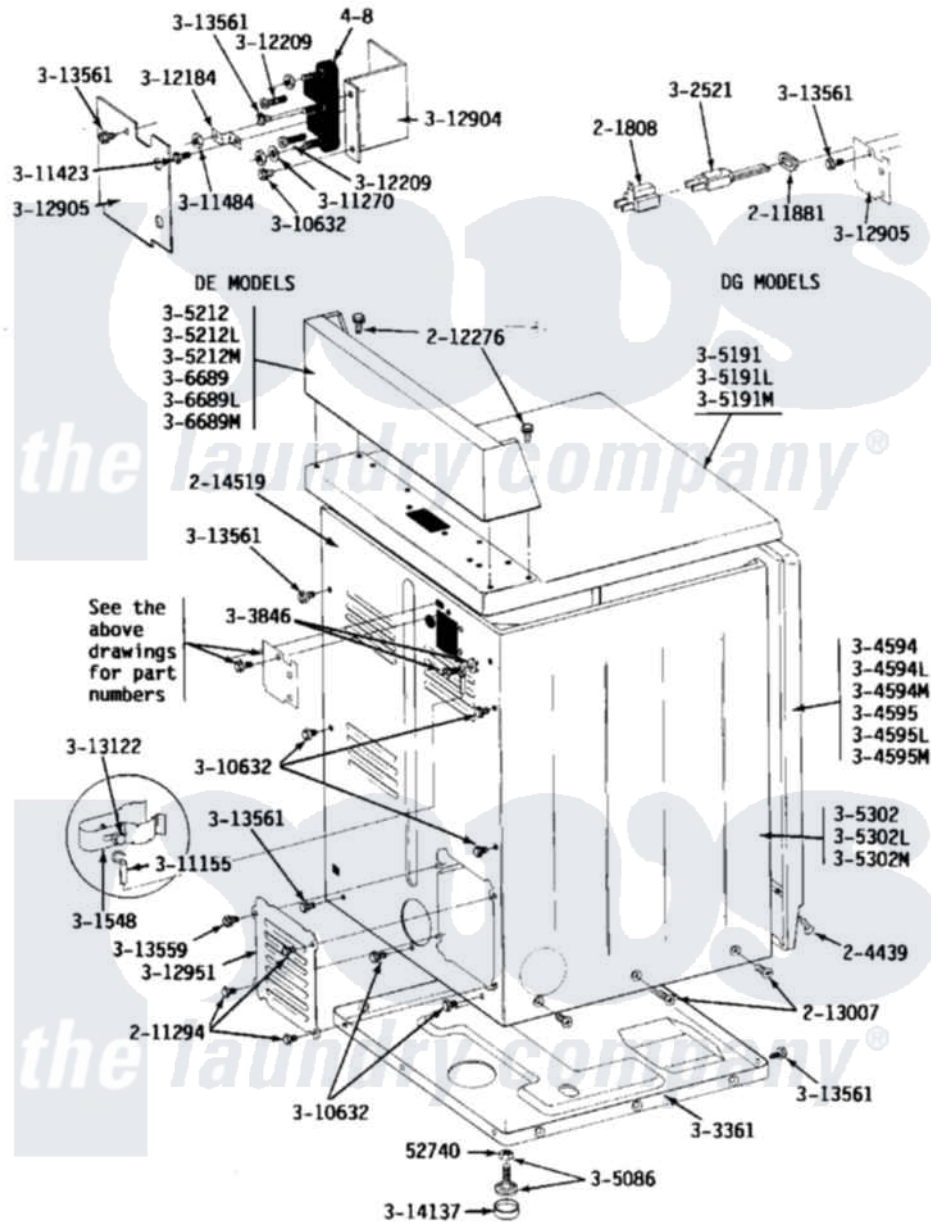

Maytag GDE24CS 05 - REAR VIEW

Maytag [Residential Maytag GDE24CS Dryer Parts](#) Parts Diagram 05 - REAR VIEW
 Click on the part number to view part

Item	Original Part Number	Replaced By	Status	Part Description
001	Y052740	62739		Nut, Lock
002	Y201808			Converter
003	204439			Screw And Fstner Assembly
004	211294	90767		Screw, 8A X 3/8 HeX Washer Head Tapping
005	211881			Grommet, Cord Part Not Used-Gas Models Only
006	212276	W10116760		Screw
007	213007			Xfor Cabinet See Cabinet, Back
008	214519			LABEL, ELECTRICAL INSTR. PART NOT USED-GAS MODELS ONLY
009	301548			Clamp, Ground Wire
010	302521		Not Available	CORD, POWER PART NOT USED-GAS MODELS ONLY
011	Y303361		Not Available	BASE ASSY. (UPPER & LOWER)
NI	NLA		Not Available	SCREW & WASHER ASSY.

"	NLA		Not Available	FRONT PANEL-WHITE
"	NLA		Not Available	FRONT PANEL-ALMOND
"	NLA		Not Available	FRONT PANEL-HARVEST WHEAT
"	Y305086			Adjustable Leg And Nut
"	305168	33002916		Power Cord, Canadian 240V
"	Y305191		Not Available	TOP COVER-WHITE
"	NLA		Not Available	TOP COVER-ALMOND
"	NLA		Not Available	TOP COVER-HARVEST WHEAT
"	NLA		Not Available	CONSOLE-WHITE
"	NLA		Not Available	CONSOLE-ALMOND
"	NLA		Not Available	CONSOLE-HARVEST WHEAT
"	NLA		Not Available	CABINET-WHITE
"	NLA		Not Available	CABINET-ALMOND
"	NLA		Not Available	CABINET-HARVEST WHEAT
"	NLA		Not Available	CONTROL COVER (WHT)
"	NLA		Not Available	CONTROL COVER ASSY----NA
"	NLA		Not Available	CONTROL COVER ASSY
"	Y310632	1163839		Screw
"	311155			Ground Wire And Clamp
"	Y311270			Washer, Terminal Block
033	Y311423	489483		Screw 10-32 X 1/2
034	311484	112432		Nut
035	Y312184			Strap, Grounding
036	Y312209	W10001200		Screw
037	Y312904			Bracket, Terminal Block
038	Y312905		Not Available	COVER, TERMINAL
039	Y312951		Not Available	ACCESS COVER, BACK
040	313122			Screw - Baffle To Tumbler
041	Y313559			Screw
042	Y313561			Screw----NA
043	Y314137			Foot, Rubber
044	400008			Block, Terminal