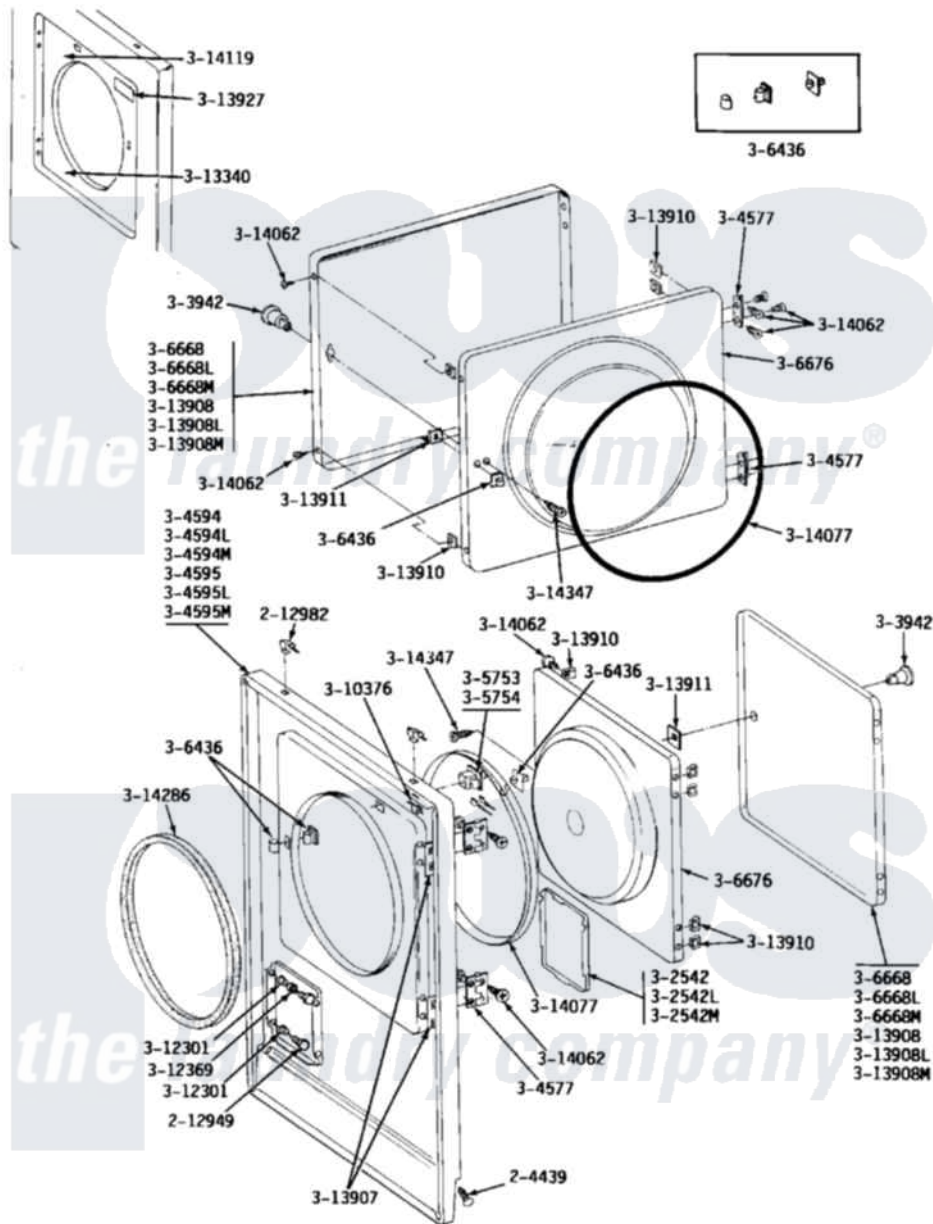

Maytag GDE24CS 06 - FRONT PANEL & DOOR ASSEMBLY

Maytag [Residential Maytag GDE24CS Dryer Parts](#) Parts Diagram 06 - FRONT PANEL & DOOR ASSEMBLY
 Click on the part number to view part

Item	Original Part Number	Replaced By	Status	Part Description
001	204439			Screw And Fstner Assembly
002	212949	22001866		Screw, Relay
003	212982	22001650		Fastener, Spring
NI	NLA		Not Available	ACCESS DOOR (WHITE)
"	NLA		Not Available	ACCESS DOOR-ALMOND
"	NLA		Not Available	ACCESS DOOR-HARVEST WHEAT
"	NLA		Not Available	KNOB AND SCREW
"	NLA		Not Available	FRONT PANEL-WHITE
"	NLA		Not Available	FRONT PANEL-ALMOND
"	NLA		Not Available	FRONT PANEL-HARVEST WHEAT
011	Y304577	33001230		Hinge, Door
012	Y305753	W10169313		Switch-Dor
NI	306436			Door Latch Kit--W
014	Y306668			DOOR (WHT)
NI	NLA		Not Available	DOOR-ALMOND

"	NLA	Not Available	DOOR-HARVEST WHEAT
"	NLA	Not Available	INNER DOOR WITH KNOB
"	Y310376		Clip, Door Switch Harness
"	NLA	Not Available	BUSHING FOR ACCESS STUD
"	312369		Sleeve, Access Panel Stud Part Not Used
021	Y313340		LABEL, LINT SCREEN INSTRUCTION
022	Y313907		Fastener, Twin
023	Y313908		DOOR PANEL-WHITE
NI	NLA	Not Available	DOOR PANEL-ALMOND
"	NLA	Not Available	DOOR PANEL-HARVEST WHEAT
"	Y313910		Clip, Door Liner To Outer Panel
027	Y313911		Door Strike Retainer
028	Y313927		INSTRUCTION LABEL
029	Y314062		Screw, Door Hinge And Panel
030	314077		Door Seal
NI	NLA	Not Available	GAS IGNITION LABEL
"	314286		Seal For Front Panel
"	NLA	Not Available	SCREW FOR DOOR KNOB---NA