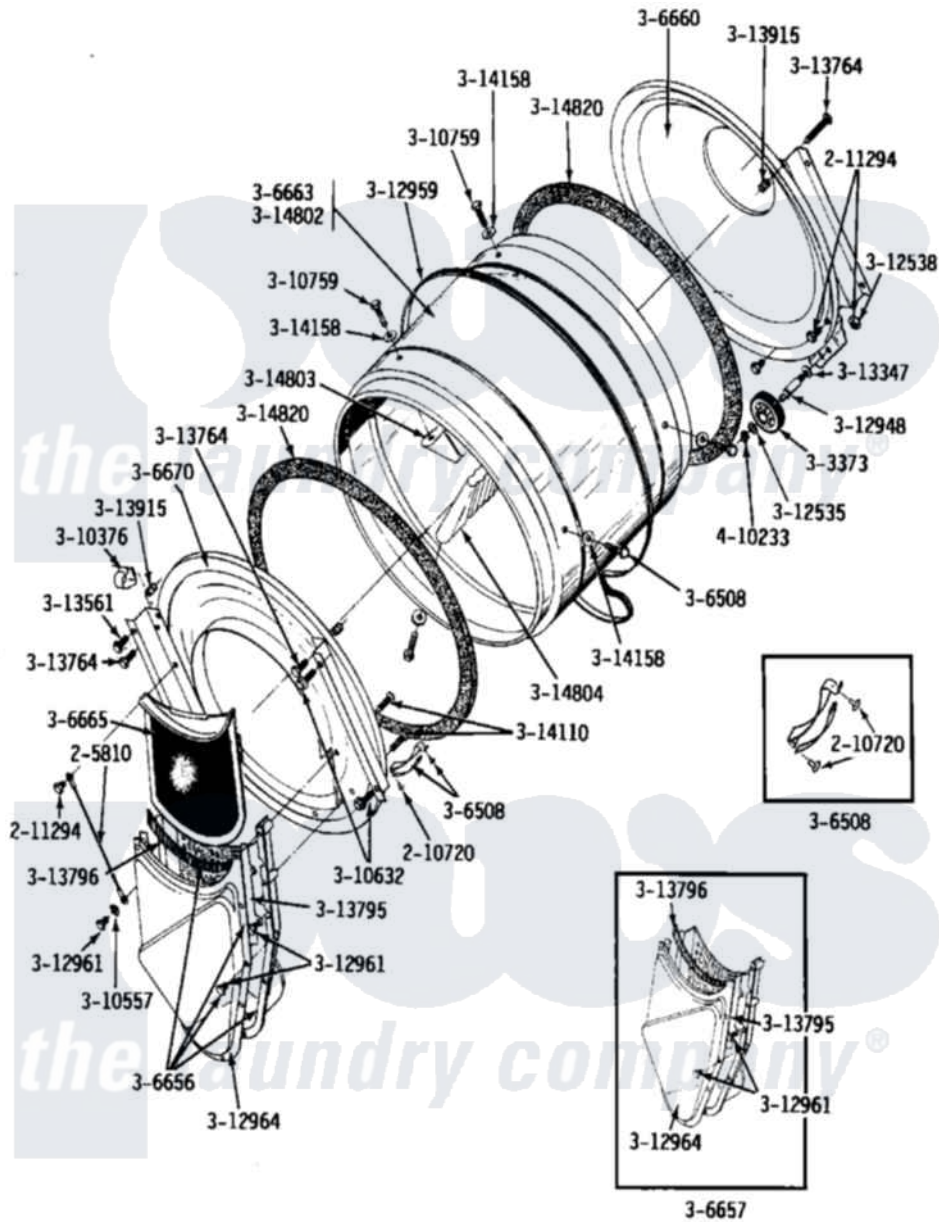

Maytag GDE24CS 07 - LINT SCREEN, TUMBLER (FRONT & BACK)

Maytag Residential Maytag GDE24CS Dryer Parts Parts Diagram 07 - LINT SCREEN, TUMBLER (FRONT & BACK)
 Click on the part number to view part

Item	Original Part Number	Replaced By	Status	Part Description
001	205810			Wire, Ground
002	210720			Rivet, Bearing To Tumbler Frnt
003	211294	90767		Screw, 8A X 3/8 HeX Washer Head Tapping
004	Y303373	12001541		Drum Roller/Washer Assembly--W
005	306508			Tumbler Bearing Kit ----W
006	306656		Not Available	OUTLET DUCT & GRID ASSEMBLY
007	306657		Not Available	OUTLET DUCT & GRID
008	Y306660	33001106		Back, Tumbler
009	306663		Not Available	TUMBLER W/BAFFLES
010	Y306665	33001003		Screen, Lint
NI	NLA		Not Available	TUMBLER FRONT----NA
012	Y310376			Clip, Door Switch Harness
013	310557			Washer
014	Y310632	1163839		Screw

015	Y310759		Screw, Tumbler Baffles
016	312535		Washer, Vault Mounting Brk.
017	312538	33001443	Nut, Hex
018	Y312948	6-3129480	Shaft- Tumbler
019	Y312959		Poly "V" Belt For Tumbler
020	Y312961	W10116751	Screw
021	Y312964	Not Available	OUTLET DUCT - OUTER HALF
022	Y313347	312535	Washer, Vault Mounting Brk.
023	Y313561		Screw----NA
NI	NLA	Not Available	SCREW
025	Y313795		Guide For Lint Screen
026	Y313796		Lint Seal
NI	NLA	Not Available	COVER, THREAD
028	Y314110	33002917	Screw, No.10-16
029	314158		Washer, Baffle To Tumbler
030	314802	Not Available	TUMBLER W/OUT BAFFLES
031	314803	33001012	Baffle
NI	314803	33001012	Baffle
033	314804	33001004	Baffle, Tall
034	314820		Seal, Tumbler
035	410233	9703438	Ring-Retrn