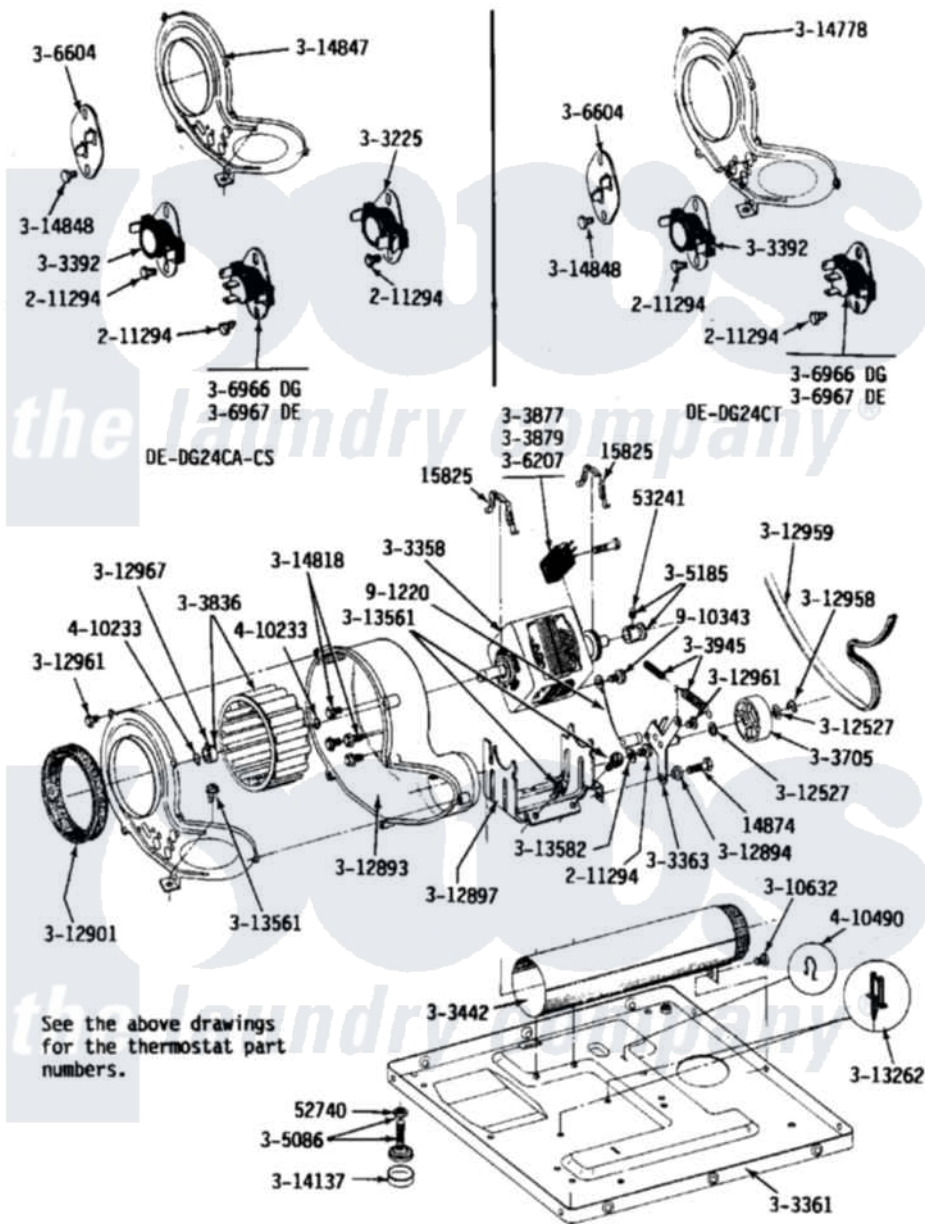

Maytag GDE24CS 09 - MOTOR, BLOWER, BASE FRAME & THERMOSTATS

Maytag [Residential Maytag GDE24CS Dryer Parts](#) Parts Diagram 09 - MOTOR, BLOWER, BASE FRAME & THERMOSTATS

[Click on the part number to view part](#)

Item	Original Part Number	Replaced By	Status	Part Description
001	Y014874			Screw, Idler Arm And Sleeve
002	Y015825			Clip, Motor To Motor Support
003	Y052740	62739		Nut, Lock
004	Y053241			Set Screw, Motor Pulley
005	211294	90767		Screw, 8A X 3/8 HeX Washer Head Tapping
006	Y303225			Thermostat, Permanent Press
007	Y303358	W10410999		Motor-Drve
008	Y303361		Not Available	BASE ASSY. (UPPER & LOWER)
009	Y303363	6-3033630		Idler Arm
010	303392			Thermostat, Cycling
011	Y303442			EXHAUST DUCT ASSEMBLY
012	Y303705	6-3037050		Pulley- ID
013	Y303836			Blower Wheel Assembly And Clamp

014	Y303877		Not Available	SWITCH, MOTOR EXTERNAL START No.303358-2, No.303358-4, 303358-7
015	Y303879			Switch, Motor External Start
016	Y303945			IDLER SPRING ASSY. W/PLUG
017	Y305086			Adjustable Leg And Nut
018	Y305185	6-3051850		Pulley- MO
019	NLA		Not Available	SWITCH, MOTOR START- PROD.
020	NLA		Not Available	WIRE
021	306604			Cut-Off, Thermal Part Not Used
022	306966			Thermostat, Multi-Temp Part Not Used Mdg26ct-MN Only
023	306967			Thermostat, Multi-Temp Part Not Used Mde26ct-MN Only
024	Y310632	1163839		Screw
025	Y312527			Washer, Idler Shaft
026	Y312893			Housing, Blower
027	Y312894	315772		Sleeve, Idler Arm
028	NLA		Not Available	SUPPORT, MOTOR
029	Y312901			Seal, Housing Cover
030	312958	354987		Ring, Retaining
031	Y312959			Poly "V" Belt For Tumbler
032	Y312961	W10116751		Screw
033	312967			Clamp, Blower Housing
034	Y313262	W10116752		Retainer-
035	Y313561			Screw----NA
036	Y313582	W10116756		Spacer
037	Y314137			Foot, Rubber
038	314818	1163839		Screw
039	314847			COVER, BLOWER HOUSING
040	NLA		Not Available	SCREW
041	410233	9703438		Ring-Retrn
042	901220			Ground Wire
043	910343	488234		Screw 8-32 X 1/4